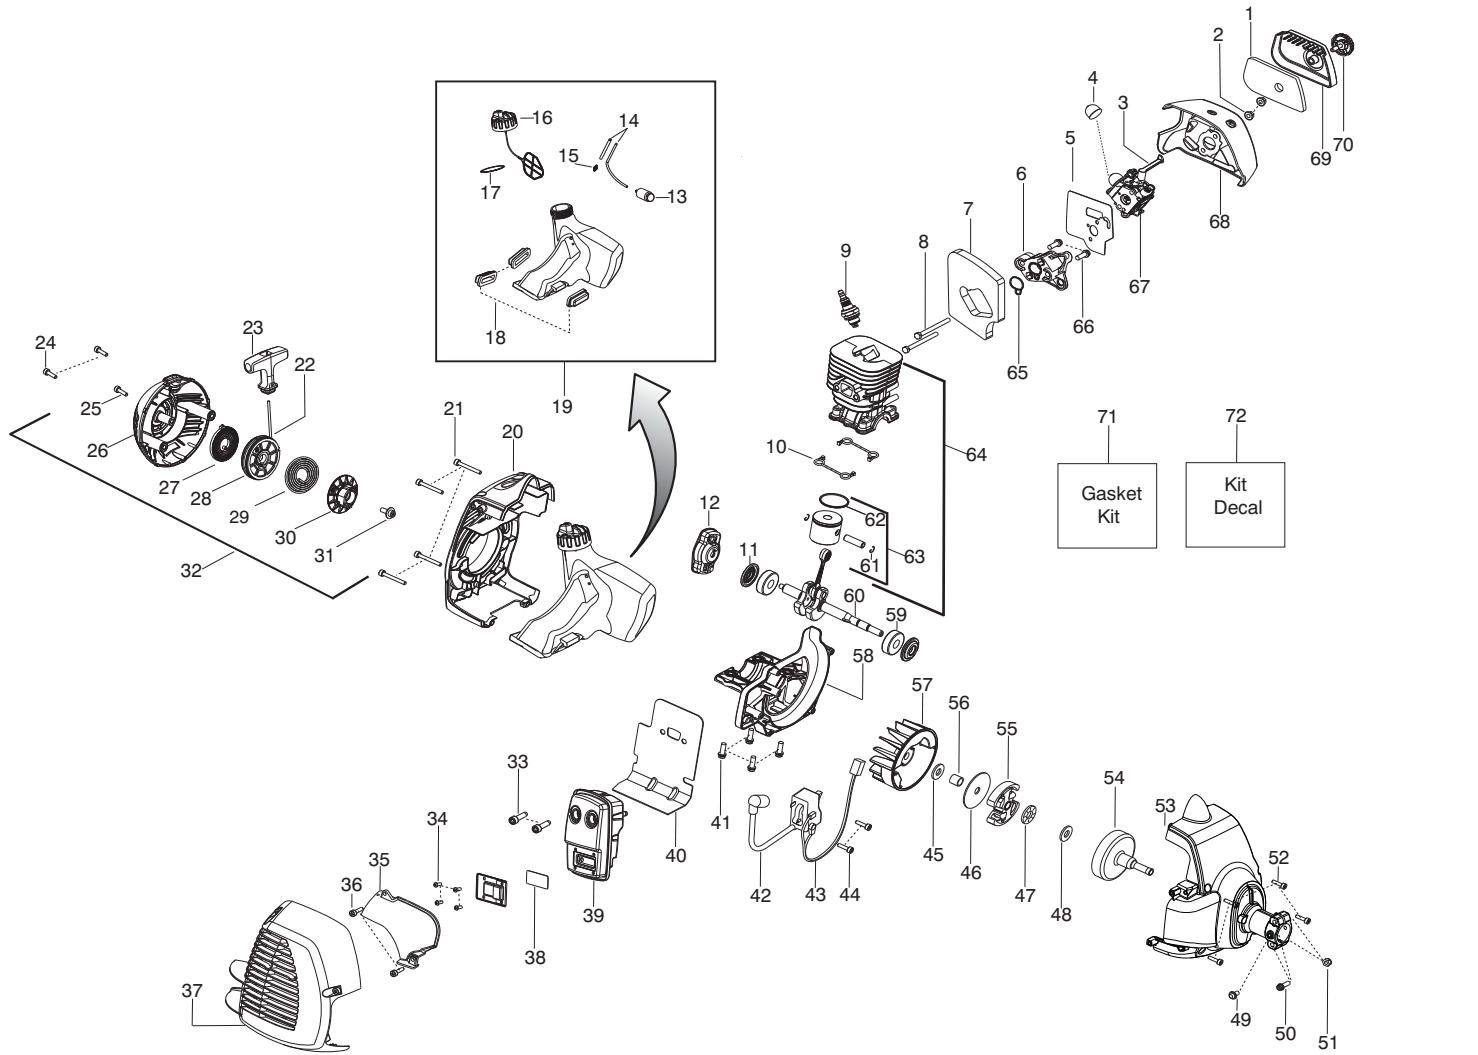

128R (EU,AU)

Spare parts

Ersatzteile

Pièces détachées

Reserve onderdelen

Repuestos

Reservdelar

Parts List No. 545192145		Husqvarna ® PARTS LIST	MODEL 128R (EU/AU)
Date 7/29/11	Replaces 545192145 - 8/20/10		NOTE : Illustration may differ from actual model due to design changes.

✓ = New Part Number For This IPL

★ = Refer to the Service Reference Indicated for more information.(Located at the END of the IPL)

Parts List No. 545192145		Husqvarna ® PARTS LIST	MODEL 128R (EU/AU)
Date 7/29/11	Replaces 545192145 - 8/20/10		Page: 2
NOTE : Illustration may differ from actual model due to design changes.			

✓ = New Part Number For This IPL

★ = Refer to the Service Reference Indicated for more information.(Located at the END of the IPL)

Parts List No. 545192145		Husqvarna ® PARTS LIST	MODEL 128R (EU/AU)
Date 7/29/11	Replaces 545192145 - 8/20/10		NOTE : Illustration may differ from actual model due to design changes.

- Ref.# 1 - 545036401 - Nose Cone - LH
- Ref.# 2 - 545036501 - Nose Cone - RH
- Ref.# 3 - 530016448 - Screw
- Ref.# 4 - 530016449 - Screw

Serial Number - 2010-73N and higher, please use the following parts: