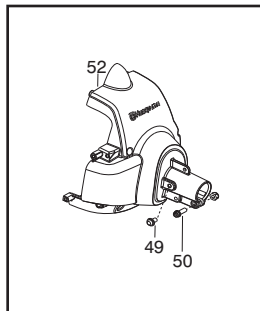

Serial Number - 2010-72N and lower, please use the following parts:

- Ref.# 49 - 530016469 - Screw
- Ref.# 50 - 530016470 - Screw
- Ref.# 52 - 545017501 - Assy. - Fan Housing