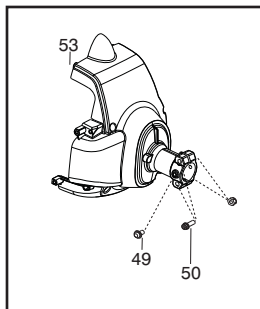

Serial Number - 2010-73N and higher, please use the following parts:

- Ref.# 49 - 530015805 - Screw
- Ref.# 50 - 530015774 - Screw
- Ref.# 53 - 545205201 - Assy. - Fan Housing