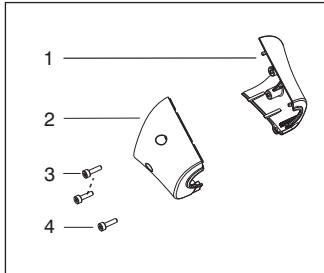

Parts List No. 545192145		Husqvarna® PARTS LIST	MODEL 128R (EU/AU)	
Date 7/29/11	Replaces 545192145 - 8/20/10		NOTE : Illustration may differ from actual model due to design changes.	Page: 3

***** **Service Reference** *****

Note : Due to product improvements, your unit may have a different nose cone assembly.
Please refer to the serial number on your unit and order the parts below.

Serial Number - 2010-72N and lower, please use the following parts:

- Ref.# 1 - 545036401 - Nose Cone - LH
- Ref.# 2 - 545036501 - Nose Cone - RH
- Ref.# 3 - 530016448 - Screw
- Ref.# 4 - 530016449 - Screw

Serial Number - 2010-73N and higher, please use the following parts: