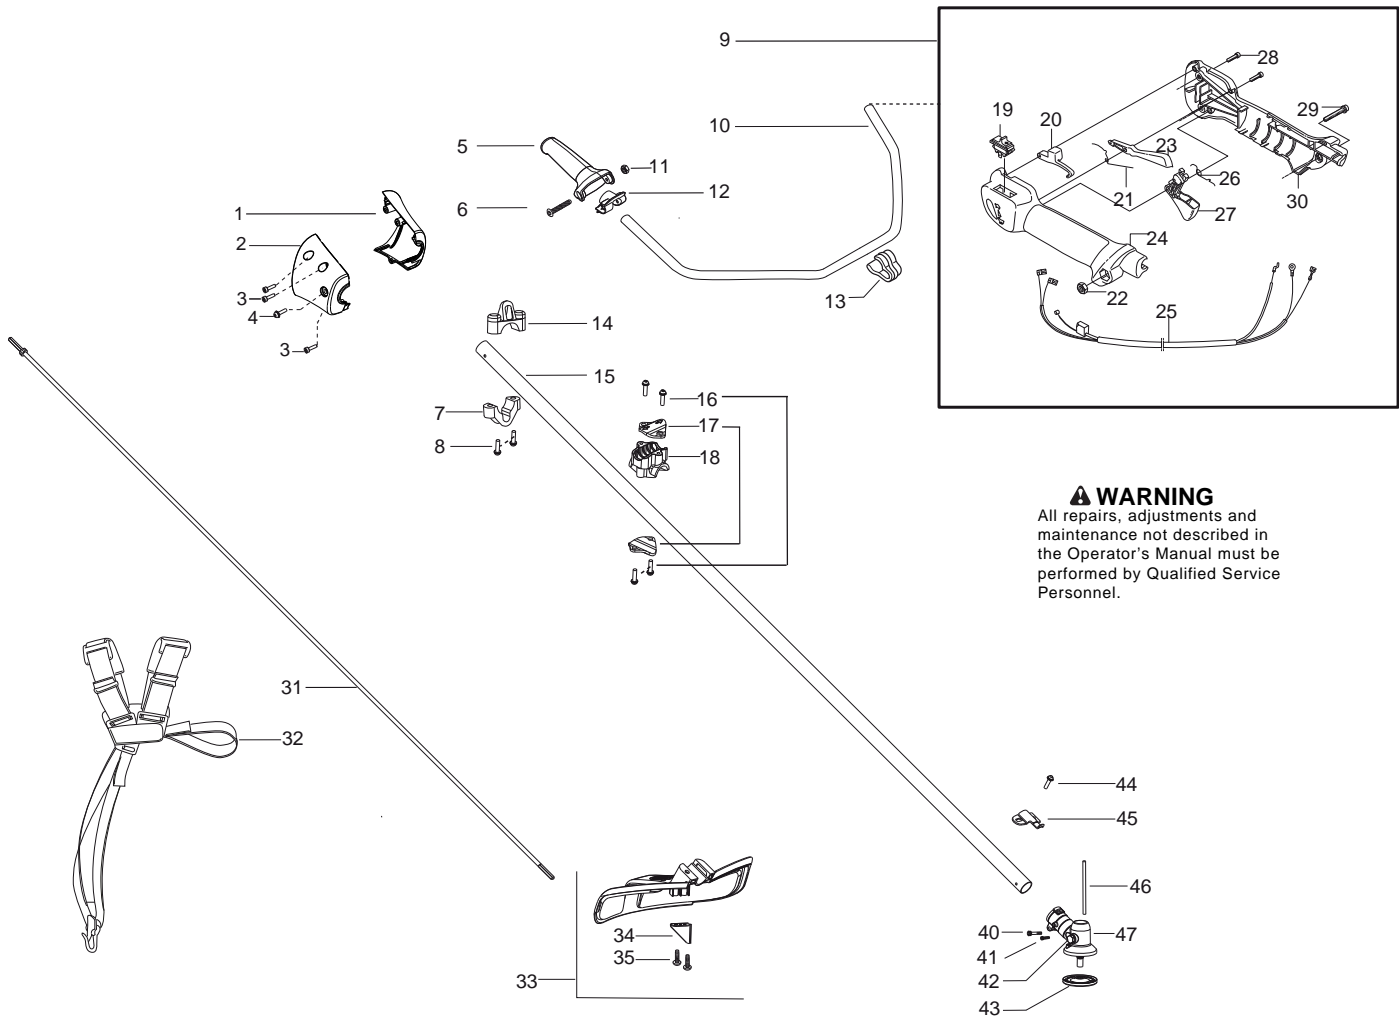

128R (EU,AU)

Spare parts

Ersatzteile

Pièces détachées

Reserve onderdelen

Repuestos

Reservdelar

Parts List No. 545192145		Husqvarna ® PARTS LIST	MODEL 128R (EU/AU)
Date 7/29/11	Replaces 545192145 - 8/20/10		NOTE : Illustration may differ from actual model due to design changes.

✓ = New Part Number For This IPL

★ = Refer to the Service Reference Indicated for more information.(Located at the END of the IPL)

Parts List No. 545192145		Husqvarna ® PARTS LIST	MODEL 128R (EU/AU)
Date 7/29/11	Replaces 545192145 - 8/20/10		Page: 2
NOTE : Illustration may differ from actual model due to design changes.			

✓ = New Part Number For This IPL

★ = Refer to the Service Reference Indicated for more information.(Located at the END of the IPL)

Parts List No. 545192145		Husqvarna ® PARTS LIST	MODEL 128R (EU/AU)
Date 7/29/11	Replaces 545192145 - 8/20/10		NOTE : Illustration may differ from actual model due to design changes.