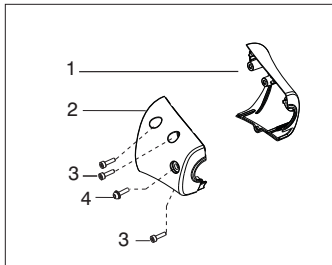

✓ = New Part Number For This IPL

★ = Refer to the Service Reference Indicated for more information.(Located at the END of the IPL)

Parts List No. 545192145		Husqvarna ® PARTS LIST	MODEL 128R (EU/AU)
Date 7/29/11	Replaces 545192145 - 8/20/10		NOTE : Illustration may differ from actual model due to design changes.

***** **Service Reference** *****

Note : Due to product improvements, your unit may have a different nose cone assembly.
Please refer to the serial number on your unit and order the parts below.

Serial Number - 2010-72N and lower, please use the following parts:

- Ref.# 1 - 545036401 - Nose Cone - LH
- Ref.# 2 - 545036501 - Nose Cone - RH
- Ref.# 3 - 530016448 - Screw
- Ref.# 4 - 530016449 - Screw

Serial Number - 2010-73N and higher, please use the following parts: