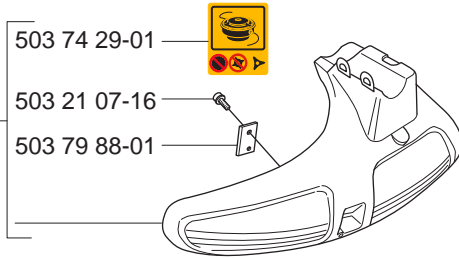

537 30 66-01
 Triobalance
 Tool bag

502 03 94-06 (225mm)
 537 21 71-04 (200mm)

compl 537 28 85-01

compl 503 95 43-01

503 74 29-01

503 21 07-16

503 79 88-01

502 26 23-01