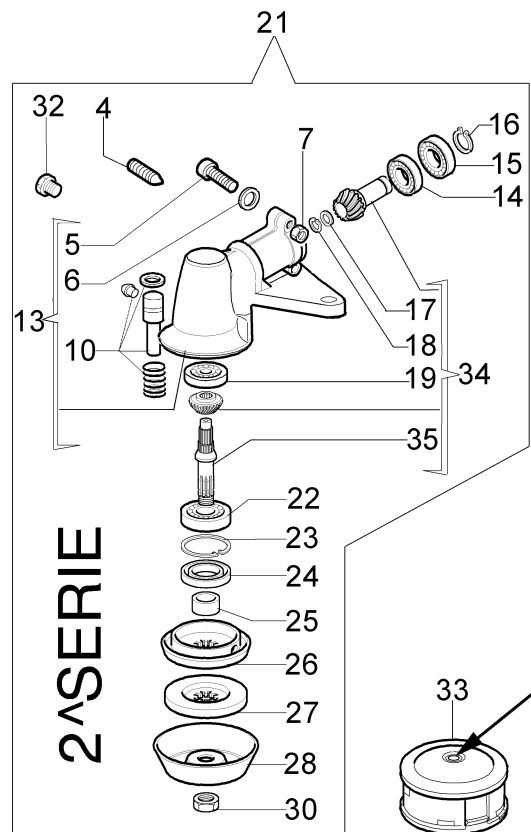

Ref.Nu	Qty	Part number	Description	Validity from	Validity till	Notes	Bulletin
1	1	61110098A	Carburetor kit WYK-143A				
2	1	61112003	Filter support				
3	1	61110010AR	Air filter				
4	1	008200282	O-ring				
5	1	3916006R	Washer				
6	1	3908036	Screw				
7	1	61112016	Filter cover				
8	1	61110006C	Gasket	SN 1802263843			BT3-119-04/13
9	1	61110007AR	Insulator				
10	2	4175124	Screw				
11	1	2318968BR	Carburetor WYK-143B				
12	1	61120022	Gasket				
13	1	3801011	Screw				
14	1	61120024AR	Filter support				BT3-078-10/08
15	2	61112005	Screw				
16	1	61120018R	Air filter				
17	1	61122022A	Filter cover				
18	1	61070011AR	Breather valve				
19	2	61110034R	Tube				
20	2	4100415R	Tube				
21	1	4161211R	Bush				
22	1	61070006R	Gasket				
23	1	61070079R	Tank cap				
24	1	4098377R	Band				
25	1	50010218R	Fuel filter				
26	1	61110217R	Tank				
27	1	61040015CR	Stand				
28	4	3918005	Washer				
29	4	3819006R	Grower				
30	4	3801013R	Screw				
31	1	61110008CR	Gasket				
32	1	61120020A	Plate				BT3-078-10/08
33	1	61120025A	Suction kit				
34	1	61110098A	Carburetor kit WYK-143A				
35	1	61120067R	Cover				BT3-078-10/08