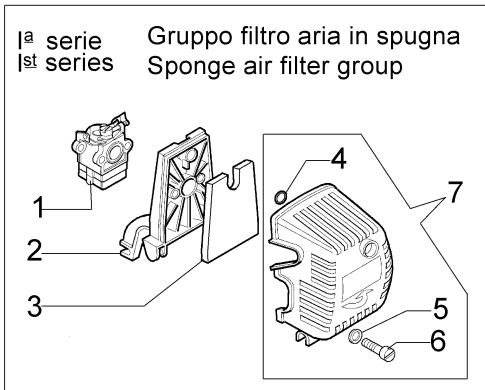

per i modelli con filtro aria in spugna
for mod.with sponge air filter

■ 6 KIT RIPARAZIONE
REPAIR SET

per i modelli con filtro aria in carta
for mod.with paper air filter

■ 6 KIT RIPARAZIONE
REPAIR SET

Ref.Nu	Qty	Part number	Description	Validity from	Validity till	Notes	Bulletin
1	1	61110098A	Carburetor kit WYK-143A				
2	1	2318703	Washer				
3	1	2318580	Screw				
4	1	2318813	Support				
5	1	2318568	Spring				
6	1	2318674	Repair kit				
7	1	2318571	Cover				
8	1	2318572	Primer pump				
9	4	2318585	Screw				
10	1	003300204	Fuel filter				
11	1	2318701	O-ring				
12	1	2318577	Adjuster nut				
13	1	2318570	Primer body				
14	1	2318189	Ring				
15	1	2318971	Valve				
16	1	2318842	Pump body				
17	1	2318592	Valve				
18	1	2318891	Jet				
19	1	2318569	Screw				
20	1	003300201	Spindle				
21	1	2318968BR	Carburetor WYK-143B				
22	1	2318969	Primer body				
23	1	2318142	Needle				
24	1	2318142	Needle				

Ref.Nu	Qty	Part number	Description	Validity from	Validity till	Notes	Bulletin
1	2	3960040R	Screw				
2	1	4174275R	Blade				
3	1	4174283AR	Skirt w/blade				
4	4	3802004CR	Screw				
5	1	4174278	Plate				
6	1	4192048CR	Guard assy				
7	1	4199008B	Insert (male)				
8	1	63030007	Spring				
9	1	63032003BR	Nylon spool Ø3,5				
10	2	4199005AR	Bushing				
11	1	63032003BR	Nylon spool Ø3,5				
12	1	63039001B	Tap'n go head with 2 nylon lines Ø3,5				
13	1	4174113A	Plate				
14	1	4174117A	Grip-end				
15	1	4174157	Tape (red)				
16	1	4174111A	Key				
17	1	4098812A	Spring				
18	1	4174163	Harness				
19	1	4095665AR	3-tooth blade				
20	1	63070002R	Harness				
21	1	63070025	Buckle set				
22	1	4191240	Tool kit				
23	1	61110053	Labels kit				
24	1	61112061A	Complete nylon head Ø 3,5				
25	1	61110076	Insert (female)				
26	1	4174280	Disc guard				
27	1	4174279	Disc guard				
28	4	3802004CR	Screw				
29	1	63070036	Hooking spring				
30	1	63030002R	Cover				
31	1	63030004R	Knob				
32	1	63030002R	Cover				
33	1	63030007	Spring				