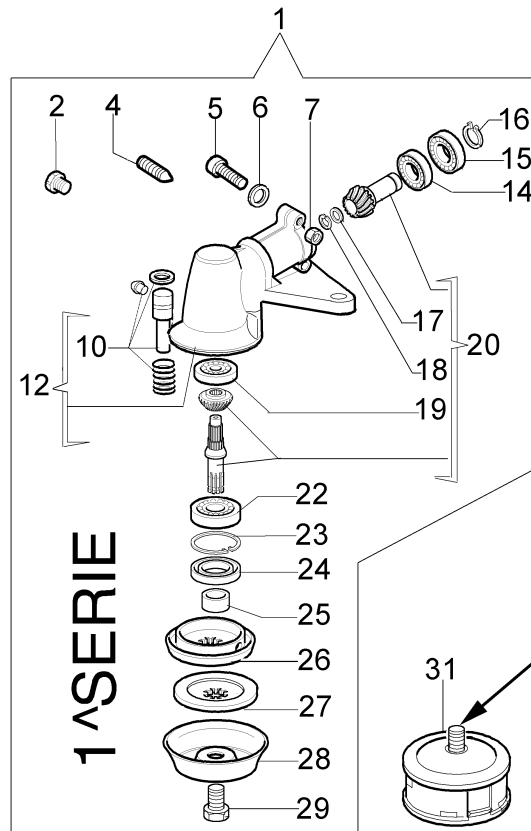

Ref.Nu	Qty	Part number	Description	Validity from	Validity till	Notes	Bulletin
1	1	61110098A	Carburetor kit WYK-143A				
2	1	61112003	Filter support				
3	1	61110010AR	Air filter				
4	1	008200282	O-ring				
5	1	3916006R	Washer				
6	1	3908036	Screw				
7	1	61112016	Filter cover				
8	1	61110006C	Gasket	SN 1802263843			BT3-119-04/13
9	1	61110007AR	Insulator				
10	2	4175124	Screw				
11	1	2318968BR	Carburetor WYK-143B				
12	1	61120022	Gasket				
13	1	3801011	Screw				
14	1	61120024AR	Filter support				BT3-078-10/08
15	2	61112005	Screw				
16	1	61120018R	Air filter				
17	1	61122022A	Filter cover				
18	1	61070011AR	Breather valve				
19	2	61110034R	Tube				
20	2	4100415R	Tube				
21	1	4161211R	Bush				
22	1	61070006R	Gasket				
23	1	61070079R	Tank cap				
24	1	4098377R	Band				
25	1	50010218R	Fuel filter				
26	1	61110217R	Tank				
27	1	61040015CR	Stand				
28	4	3918005	Washer				
29	4	3819006R	Grower				
30	4	3801013R	Screw				
31	1	61110008CR	Gasket				
32	1	61120020A	Plate				BT3-078-10/08
33	1	61120025A	Suction kit				
34	1	61110098A	Carburetor kit WYK-143A				
35	1	61120067R	Cover				BT3-078-10/08