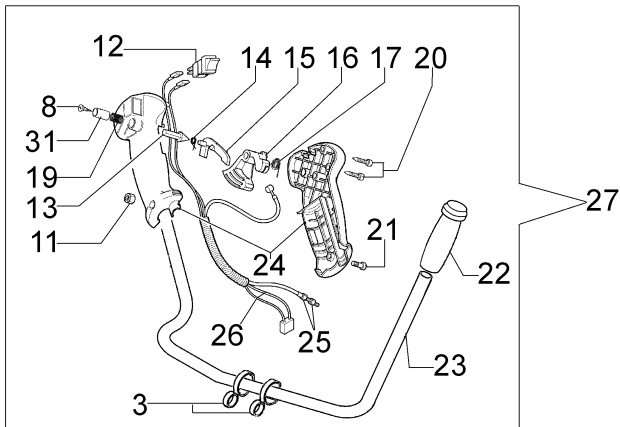

Ref.Nu	Qty	Part number	Description	Validity from	Validity till	Notes	Bulletin
1	1	61200019AR	Gasket				
2	1	61200198	Insulator				
3	2	3801015R	Screw				
4	1	61212062	Complete support		SN 2053508856		BT3-124-04/14
5	1	61200196AR	Gasket				
6	1	2318765AR	Carburetor WT-869A		SN 2053508856		BT3-124-04/14
6	1	2318735CR	Carburetor WT-870B	SN 2053508857			BT3-124-04/14
7	1	61200025BR	Air filter				BT3-124-04/14
8	1	61200026R	Cover		SN 2053508856		BT3-124-04/14
9	1	61200028BR	Complete tank				BT3-072-04/07
10	1	4098377R	Band				
11	1	61200092AR	Tube				
12	1	61200093R	Tube				
13	1	4161211R	Bush				
14	1	61070011AR	Breather valve				
15	1	61250228R	Tube				
16	1	61070079R	Tank cap				
17	1	61070006R	Gasket				
18	1	094600450R	Fuel filter				
19	1	61200057R	Stand				
20	5	3819006R	Grower				BT3-072-04/07
21	5	3918005	Washer				BT3-072-04/07
22	1	3801013R	Screw				
23	2	61052009BR	Screw				
24	1	61200024R	Lever				BT3-124-04/14
25	1	3960069AR	Screw				
26	1	61200023AR	Shutter		SN 2053508856		BT3-124-04/14
27	1	4120070	Washer				
28	4	61200128R	Spacer				BT3-072-04/07
29	4	3916008R	Washer				BT3-072-04/07
30	4	61200129R	Spring				BT3-072-04/07
31	4	3801016R	Screw				BT3-072-04/07
32	1	61202038R	Gasket set				
33	1	3960145R	Screw	SN 2053508857			BT3-124-04/14
34	1	61200204AR	Shutter	SN 2053508857			BT3-124-04/14
35	1	3916022R	Washer	SN 2053508857			BT3-124-04/14
36	1	61200205R	Filter cover	SN 2053508857			BT3-124-04/14
37	1	61210130	Air filter support set	SN 2053508857			BT3-124-04/14
38	1	61210047R	Guard