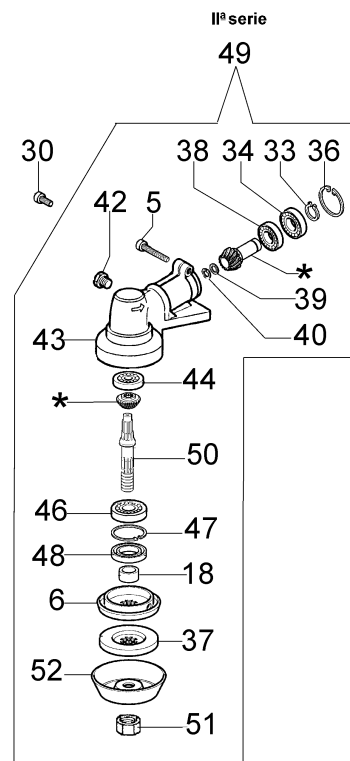

Ref.Nu	Qty	Part number	Description	Validity from	Validity till	Notes	Bulletin
1	1	61200019AR	Gasket				
2	1	61200198	Insulator				
3	2	3801015R	Screw				
4	1	61212062	Complete support		SN 2053508856		BT3-124-04/14
5	1	61200196AR	Gasket				
6	1	2318765AR	Carburetor WT-869A		SN 2053508856		BT3-124-04/14
6	1	2318735CR	Carburetor WT-870B	SN 2053508857			BT3-124-04/14
7	1	61200025BR	Air filter				BT3-124-04/14
8	1	61200026R	Cover		SN 2053508856		BT3-124-04/14
9	1	61200028BR	Complete tank				BT3-072-04/07
10	1	4098377R	Band				
11	1	61200092AR	Tube				
12	1	61200093R	Tube				
13	1	4161211R	Bush				
14	1	61070011AR	Breather valve				
15	1	61250228R	Tube				
16	1	61070079R	Tank cap				
17	1	61070006R	Gasket				
18	1	094600450R	Fuel filter				
19	1	61200057R	Stand				
20	5	3819006R	Grower				BT3-072-04/07
21	5	3918005	Washer				BT3-072-04/07
22	1	3801013R	Screw				
23	2	61052009BR	Screw				
24	1	61200024R	Lever				BT3-124-04/14
25	1	3960069AR	Screw				
26	1	61200023AR	Shutter		SN 2053508856		BT3-124-04/14
27	1	4120070	Washer				
28	4	61200128R	Spacer				BT3-072-04/07
29	4	3916008R	Washer				BT3-072-04/07
30	4	61200129R	Spring				BT3-072-04/07
31	4	3801016R	Screw				BT3-072-04/07
32	1	61202038R	Gasket set				
33	1	3960145R	Screw	SN 2053508857			BT3-124-04/14
34	1	61200204AR	Shutter	SN 2053508857			BT3-124-04/14
35	1	3916022R	Washer	SN 2053508857			BT3-124-04/14
36	1	61200205R	Filter cover	SN 2053508857			BT3-124-04/14
37	1	61210130	Air filter support set	SN 2053508857			BT3-124-04/14
38	1	61210047R	Guard