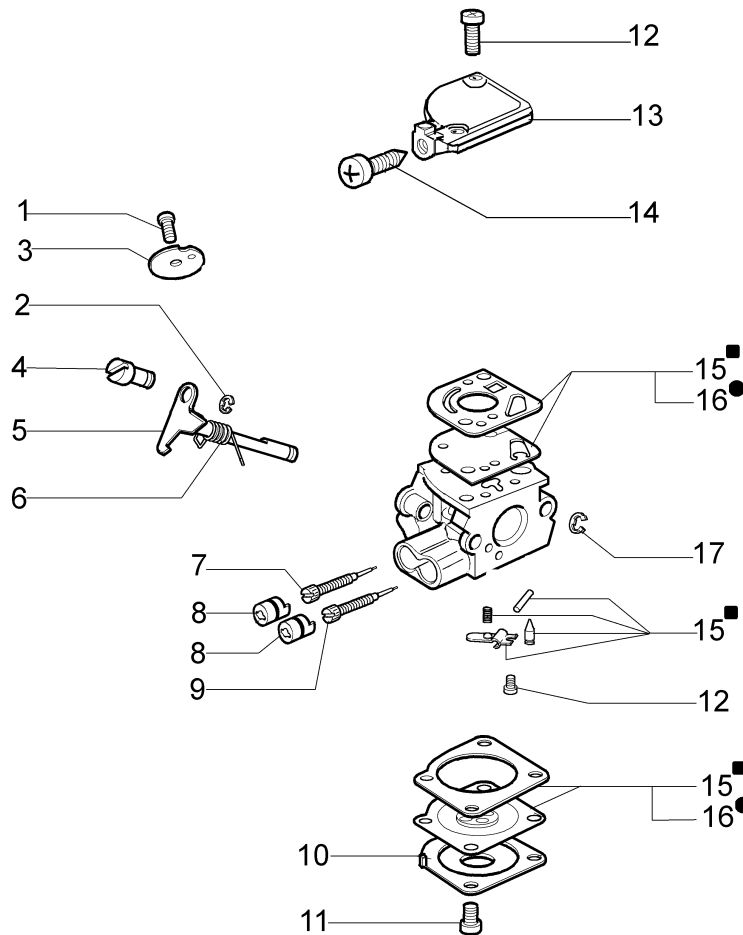

Ref.Nu	Qty	Part number	Description	Validity from	Validity till	Notes	Bulletin
1	1	61040106A	Pin				BT3-082-03/09
2	2	3801015R	Screw				
3	2	61170132R	Grommet				
4	1	4160262B	Knob				
5	5	3801013R	Screw				
6	1	61040145R	Hub				
7	1	074000183AR	Clamp	06/2011			BT3-106-04/11
8	1	3960021	Screw				
9	1	4100456R	Guard				BT3-082-03/09
10	1	61202023R	Tube Ø26				
11	8	3914003R	Nut				
12	1	2317021R	Switch				
13	1	4138358R	Button				
14	1	4138360R	Spring				
15	1	4174246AR	Lever				
16	1	4174245CR	Throttle lever				
17	1	4138361R	Spring				
18	1	61040066R	Spacer				
19	1	4100098BR	Spring				
20	2	3960029	Screw				
21	1	3801016R	Screw				
22	1	61040140R	Knob				
23	1	61200049R	Handlebar				
24	1	61040131R	Handle				
25	1	61200047R	Throttle cable				
26	1	61200046R	Cable				
27	1	61200048R	Handlebar				
28	1	61170075R	Drive shaft				
29	2	072700082R	AV-mount				
30	1	3901008R	Screw				
31	1	4138359R	Button				
32	1	61250237A	Set bevel gear Ø26 + insert				BT3-082-03/09
33	1	3024012	Ring				
34	1	3035230R	Bearing				
35	1	4161619R	Band				
36	1	3025019	Ring				
37	1	4179089R	Flange				
38	1	3034008R	Bearing				
39	1	4138311A	Ring				
40	1	3025009	Ring				
41	1	61040132	Bevel gear set				
42	1	61040071R	Cap				
43	1	61050013R	Gear case				
44	1	3034218	Bearing				
45	1	61040074AR	Screw				BT3-082-03/09
46	1	3034012R	Bearing				
47	1	3025022R	Seeger				
48	1	3050018R	Seal ring				
49	1	61250237A	Set bevel gear Ø26 + insert				BT3-082-03/09
50	1	61250054R	Pin				BT3-082-03/09
51	1	61110075R	Nut				BT3-082-03/09
52	1	61110074R	Guard				BT3-082-03/09
53	2	3819006R	Grower				
54	1	072700264CR	Clamp	06/2011			BT3-106-04/11

Zama mod.C1Q-E12 compl. p.n. 2320051R

16 ● KIT MEMBRANE & GUARNIZIONI
DIAPHRAGM & GASKET SET

15 ■ KIT RIPARAZIONE
REPAIR KIT