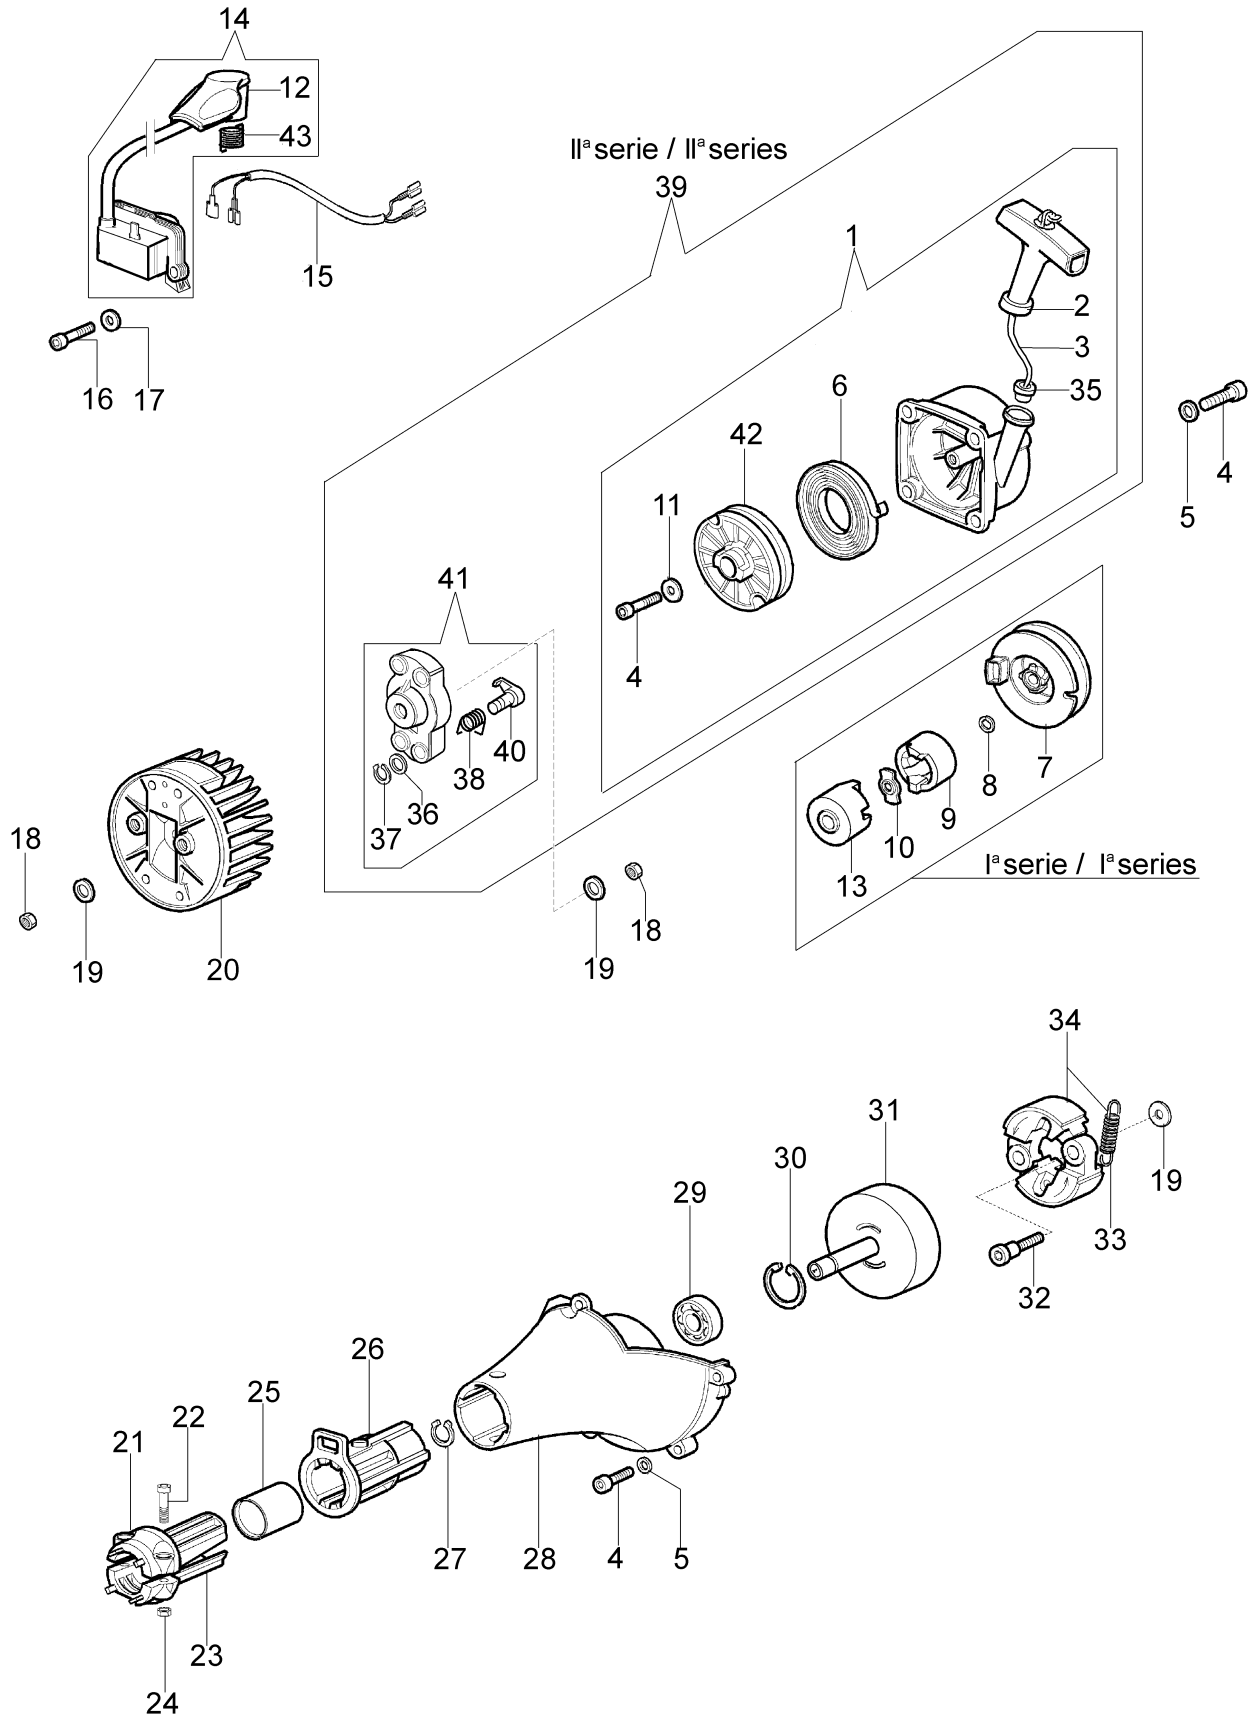

33▲

Ref.Nu	Qty	Part number	Description	Validity from	Validity till	Notes	Bulletin
1	1	2318817R	Air purge				
2	1	61200027R	Cylinder cover				
3	2	4191069B	Plate				
4	2	3801065R	Screw				
5	2	3819036R	Washer				
6	1	3916006R	Washer				
7	1	61200061R	Muffler				
8	1	61200063R	Deflector				
9	1	3055115	Spark plug				
10	1	61330095R	Gasket				
11	2	4196166R	Piston ring				BT3-114-05/12
12	2	004900061R	Ring				BT3-114-05/12
13	1	50110047R	Piston pin				BT3-114-05/12
14	1	61212004B	Piston assy Ø38	SN 2051076511			BT3-114-05/12
15	1	61212005A	Complete cylinder Ø38	SN 2051076511			BT3-114-05/12
16	1	50110044R	Thrust bearing				
17	2	50110043AR	Spacer				
18	1	61200001R	Crankshaft				
19	1	61200064R	Stopper				
20	1	61200113AR	Pair half-casings				
21	1	3860096	Screw				
22	2	094000006R	Bearing				
23	1	61200006AR	Gasket				
24	2	094000099R	Seal ring				
25	4	094000101R	Screw				
26	4	3833073R	Washer				
27	2	3023008R	Plug				
28	1	3916005R	Washer				
29	1	3819006R	Grower				
30	1	3801010R	Screw				
31	2	3960030	Screw				
32	1	3960069AR	Screw				
33	1	61202038R	Gasket set				