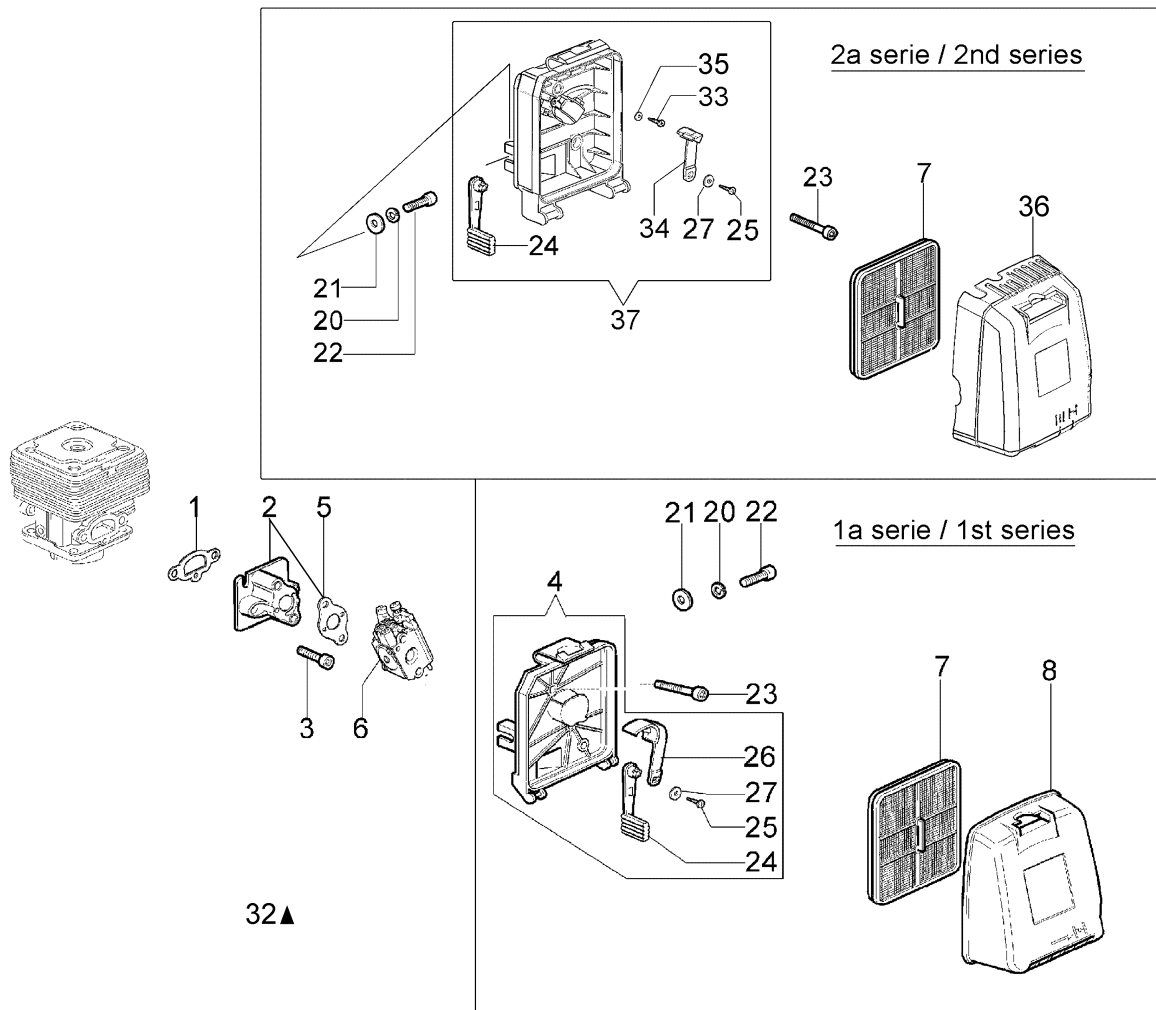

Ref.Nu	Qty	Part number	Description	Validity from	Validity till	Notes	Bulletin
1	1	61200258R	Starter assy				
2	1	61200015R	Starter handle				
3	1	56520087R	Starter rope				
4	6	3801010R	Screw				
5	4	3916005R	Washer				
6	1	004000132R	Spring				
7	1	56520038AR	Pulley				
8	1	3027005R	Ring				
9	1	56520039AR	Shaft joint				
10	1	56520040AR	Plate				
11	1	3918020R	Washer				
12	1	61200012R	Spark plug cap				
13	1	61200062AR	Clutch driver				
14	1	61250015BR	Ignition coil				
15	1	61250047R	Cable				
16	2	3801013R	Screw				
17	2	3819006R	Grower				
18	1	3912009	Nut				
19	1	3818011A	Washer				
20	1	61250014AR	Flywheel				
21	1	61200059R	Adaptor				
22	2	3801015R	Screw				
23	1	61200060R	Adaptor				
24	2	3914003R	Nut				
25	1	4161364	Bushing				
26	1	4161428R	Sleeve				
27	1	3024015	Snap ring				
28	1	61200031AR	Starter case				
29	1	3035042R	Bearing				
30	1	3025022R	Seeger				
31	1	61200032R	Clutch drum				
32	1	4191027FR	Pin				
33	1	4191028R	Spring				
34	1	4191153AR	Clutch				
35	1	072700089R	Bushing				
36	2	3064010	Washer				
37	2	3024007	Ring				
38	2	4191017A	Spring				
39	1	61200260	Starter kit assy				
40	2	4191016R	Pawl				
41	1	61252002R	Clutch driver				
42	1	4191018BR	Starter pulley				
43	1	50050127	Spring