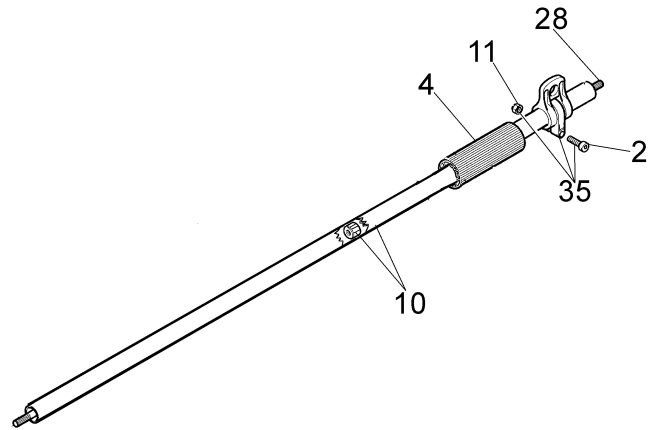

Ref.Nu	Qty	Part number	Description	Validity from	Validity till	Notes	Bulletin
1	1	61200019AR	Gasket				
2	1	61200198	Insulator				
3	2	3801015R	Screw				
4	1	61212062	Complete support		SN 2053508856		BT3-124-04/14
5	1	61200196AR	Gasket				
6	1	2318765AR	Carburetor WT-869A		SN 2053508856		BT3-124-04/14
6	1	2318735CR	Carburetor WT-870B	SN 2053508857			BT3-124-04/14
7	1	61200025BR	Air filter				BT3-124-04/14
8	1	61200026R	Cover		SN 2053508856		BT3-124-04/14
9	1	61200028BR	Complete tank				BT3-072-04/07
10	1	4098377R	Band				
11	1	61200092AR	Tube				
12	1	61200093R	Tube				
13	1	4161211R	Bush				
14	1	61070011AR	Breather valve				
15	1	61250228R	Tube				
16	1	61070079R	Tank cap				
17	1	61070006R	Gasket				
18	1	094600450R	Fuel filter				
19	1	61200057R	Stand				
20	5	3819006R	Grower				BT3-072-04/07
21	5	3918005	Washer				BT3-072-04/07
22	1	3801013R	Screw				
23	2	61052009BR	Screw				
24	1	61200024R	Lever				BT3-124-04/14
25	1	3960069AR	Screw				
26	1	61200023AR	Shutter		SN 2053508856		BT3-124-04/14
27	1	4120070	Washer				
28	4	61200128R	Spacer				BT3-072-04/07
29	4	3916008R	Washer				BT3-072-04/07
30	4	61200129R	Spring				BT3-072-04/07
31	4	3801016R	Screw				BT3-072-04/07
32	1	61202038R	Gasket set				
33	1	3960145R	Screw	SN 2053508857			BT3-124-04/14
34	1	61200204AR	Shutter	SN 2053508857			BT3-124-04/14
35	1	3916022R	Washer	SN 2053508857			BT3-124-04/14
36	1	61200205R	Filter cover	SN 2053508857			BT3-124-04/14
37	1	61210130	Air filter support set	SN 2053508857			BT3-124-04/14
38	1	61210047R	Guard