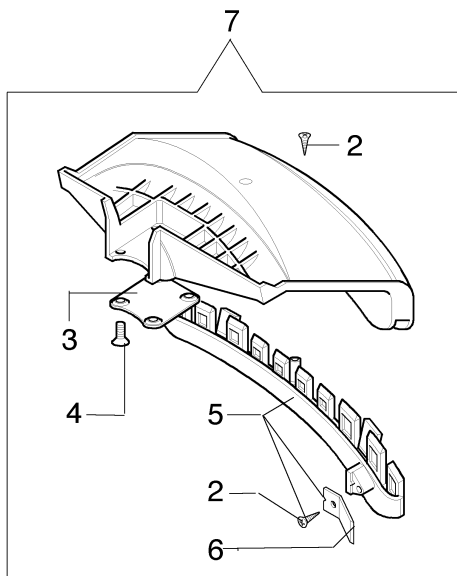

Ref.Nu	Qty	Part number	Description	Validity from	Validity till	Notes	Bulletin
1	1	2318388	Screw				
2	1	2318387	Ring				
3	1	2318872	Shutter				
4	1	2318412	Hooking spring				
5	1	2318689	Shaft				
6	1	2318528	Spring				
7	1	2318696	Screw H				
8	2	2318687	Caps-lock				
9	1	2318697	Screw L				
10	1	2318880	Cover				
11	2	2318522	Screw				
12	2	2320053	Screw				
13	1	2320052	Cover				
14	1	2318876	Screw				
15	1	2318886	Repair kit				
16	1	2318885	Diaphragm+gasket set				
17	1	2318535	Ring