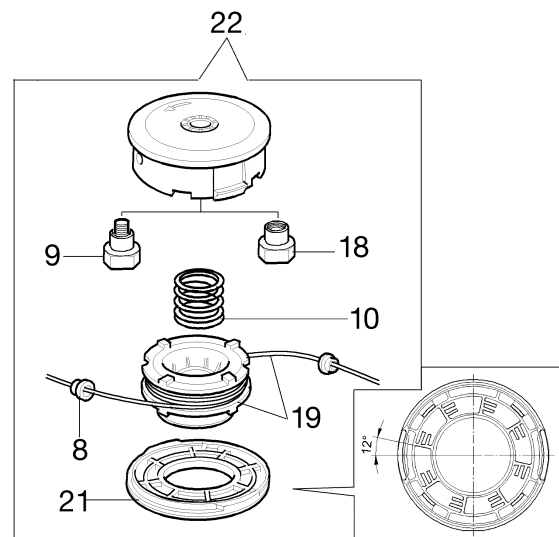

Ref.Nu	Qty	Part number	Description	Validity from	Validity till	Notes	Bulletin
1	1	2318388	Screw				
2	1	2318387	Ring				
3	1	2318872	Shutter				
4	1	2318412	Hooking spring				
5	1	2318689	Shaft				
6	1	2318528	Spring				
7	1	2318696	Screw H				
8	2	2318687	Caps-lock				
9	1	2318697	Screw L				
10	1	2318880	Cover				
11	2	2318522	Screw				
12	2	2320053	Screw				
13	1	2320052	Cover				
14	1	2318876	Screw				
15	1	2318886	Repair kit				
16	1	2318885	Diaphragm+gasket set				
17	1	2318535	Ring