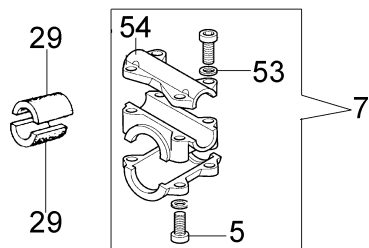

Ref.Nu	Qty	Part number	Description	Validity from	Validity till	Notes	Bulletin
1	1	61200019AR	Gasket				
2	1	61200198	Insulator				
3	2	3801015R	Screw				
4	1	61212062	Complete support		SN 2053508856		BT3-124-04/14
5	1	61200196AR	Gasket				
6	1	2318765AR	Carburetor WT-869A		SN 2053508856		BT3-124-04/14
6	1	2318735CR	Carburetor WT-870B	SN 2053508857			BT3-124-04/14
7	1	61200025BR	Air filter				BT3-124-04/14
8	1	61200026R	Cover		SN 2053508856		BT3-124-04/14
9	1	61200028BR	Complete tank				BT3-072-04/07
10	1	4098377R	Band				
11	1	61200092AR	Tube				
12	1	61200093R	Tube				
13	1	4161211R	Bush				
14	1	61070011AR	Breather valve				
15	1	61250228R	Tube				
16	1	61070079R	Tank cap				
17	1	61070006R	Gasket				
18	1	094600450R	Fuel filter				
19	1	61200057R	Stand				
20	5	3819006R	Grower				BT3-072-04/07
21	5	3918005	Washer				BT3-072-04/07
22	1	3801013R	Screw				
23	2	61052009BR	Screw				
24	1	61200024R	Lever				BT3-124-04/14
25	1	3960069AR	Screw				
26	1	61200023AR	Shutter		SN 2053508856		BT3-124-04/14
27	1	4120070	Washer				
28	4	61200128R	Spacer				BT3-072-04/07
29	4	3916008R	Washer				BT3-072-04/07
30	4	61200129R	Spring				BT3-072-04/07
31	4	3801016R	Screw				BT3-072-04/07
32	1	61202038R	Gasket set				
33	1	3960145R	Screw	SN 2053508857			BT3-124-04/14
34	1	61200204AR	Shutter	SN 2053508857			BT3-124-04/14
35	1	3916022R	Washer	SN 2053508857			BT3-124-04/14
36	1	61200205R	Filter cover	SN 2053508857			BT3-124-04/14
37	1	61210130	Air filter support set	SN 2053508857			BT3-124-04/14
38	1	61210047R	Guard