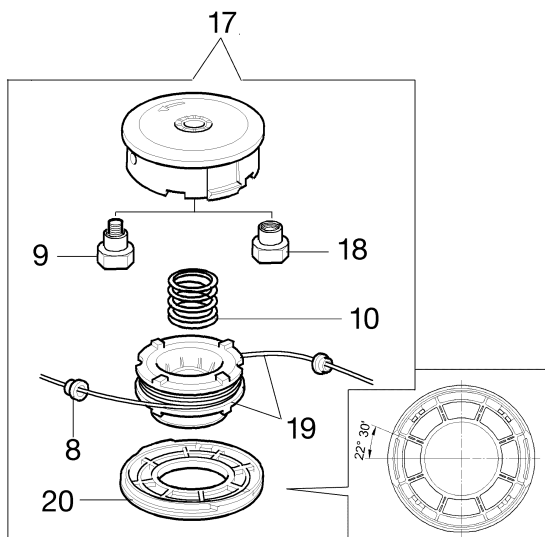

Ref.Nu	Qty	Part number	Description	Validity from	Validity till	Notes	Bulletin
1	1	2318388	Screw				
2	1	2318387	Ring				
3	1	2318872	Shutter				
4	1	2318412	Hooking spring				
5	1	2318689	Shaft				
6	1	2318528	Spring				
7	1	2318696	Screw H				
8	2	2318687	Caps-lock				
9	1	2318697	Screw L				
10	1	2318880	Cover				
11	2	2318522	Screw				
12	2	2320053	Screw				
13	1	2320052	Cover				
14	1	2318876	Screw				
15	1	2318886	Repair kit				
16	1	2318885	Diaphragm+gasket set				
17	1	2318535	Ring