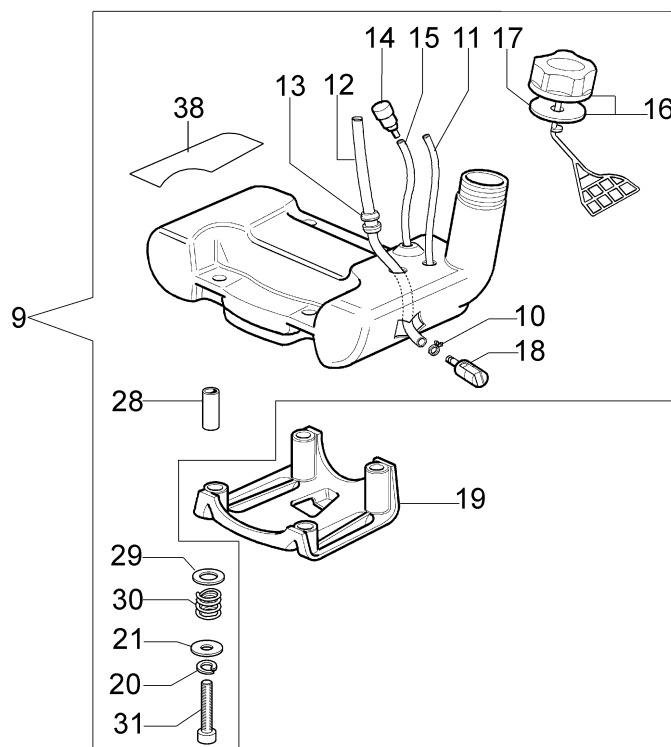

Ref.Nu	Qty	Part number	Description	Validity from	Validity till	Notes	Bulletin
1	1	61200258R	Starter assy				
2	1	61200015R	Starter handle				
3	1	56520087R	Starter rope				
4	6	3801010R	Screw				
5	4	3916005R	Washer				
6	1	004000132R	Spring				
7	1	56520038AR	Pulley				
8	1	3027005R	Ring				
9	1	56520039AR	Shaft joint				
10	1	56520040AR	Plate				
11	1	3918020R	Washer				
12	1	61200012R	Spark plug cap				
13	1	61200062AR	Clutch driver				
14	1	61250015BR	Ignition coil				
15	1	61250047R	Cable				
16	2	3801013R	Screw				
17	2	3819006R	Grower				
18	1	3912009	Nut				
19	1	3818011A	Washer				
20	1	61250014AR	Flywheel				
21	1	61200059R	Adaptor				
22	2	3801015R	Screw				
23	1	61200060R	Adaptor				
24	2	3914003R	Nut				
25	1	4161364	Bushing				
26	1	4161428R	Sleeve				
27	1	3024015	Snap ring				
28	1	61200031AR	Starter case				
29	1	3035042R	Bearing				
30	1	3025022R	Seeger				
31	1	61200032R	Clutch drum				
32	1	4191027FR	Pin				
33	1	4191028R	Spring				
34	1	4191153AR	Clutch				
35	1	072700089R	Bushing				
36	2	3064010	Washer				
37	2	3024007	Ring				
38	2	4191017A	Spring				
39	1	61200260	Starter kit assy				
40	2	4191016R	Pawl				
41	1	61252002R	Clutch driver				
42	1	4191018BR	Starter pulley				
43	1	50050127	Spring