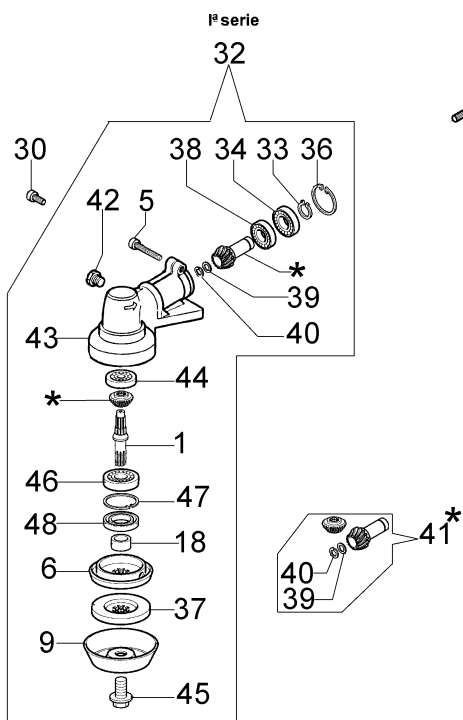

Ref.Nu	Qty	Part number	Description	Validity from	Validity till	Notes	Bulletin
1	1	61200019AR	Gasket				
2	1	61200198	Insulator				
3	2	3801015R	Screw				
4	1	61212062	Complete support		SN 2053508856		BT3-124-04/14
5	1	61200196AR	Gasket				
6	1	2318765AR	Carburetor WT-869A		SN 2053508856		BT3-124-04/14
6	1	2318735CR	Carburetor WT-870B	SN 2053508857			BT3-124-04/14
7	1	61200025BR	Air filter				BT3-124-04/14
8	1	61200026R	Cover		SN 2053508856		BT3-124-04/14
9	1	61200028BR	Complete tank				BT3-072-04/07
10	1	4098377R	Band				
11	1	61200092AR	Tube				
12	1	61200093R	Tube				
13	1	4161211R	Bush				
14	1	61070011AR	Breather valve				
15	1	61250228R	Tube				
16	1	61070079R	Tank cap				
17	1	61070006R	Gasket				
18	1	094600450R	Fuel filter				
19	1	61200057R	Stand				
20	5	3819006R	Grower				BT3-072-04/07
21	5	3918005	Washer				BT3-072-04/07
22	1	3801013R	Screw				
23	2	61052009BR	Screw				
24	1	61200024R	Lever				BT3-124-04/14
25	1	3960069AR	Screw				
26	1	61200023AR	Shutter		SN 2053508856		BT3-124-04/14
27	1	4120070	Washer				
28	4	61200128R	Spacer				BT3-072-04/07
29	4	3916008R	Washer				BT3-072-04/07
30	4	61200129R	Spring				BT3-072-04/07
31	4	3801016R	Screw				BT3-072-04/07
32	1	61202038R	Gasket set				
33	1	3960145R	Screw	SN 2053508857			BT3-124-04/14
34	1	61200204AR	Shutter	SN 2053508857			BT3-124-04/14
35	1	3916022R	Washer	SN 2053508857			BT3-124-04/14
36	1	61200205R	Filter cover	SN 2053508857			BT3-124-04/14
37	1	61210130	Air filter support set	SN 2053508857			BT3-124-04/14
38	1	61210047R	Guard