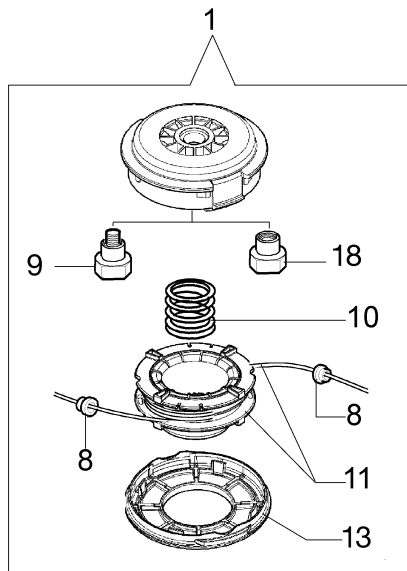

Ref.Nu	Qty	Part number	Description	Validity from	Validity till	Notes	Bulletin
1	1	2318388	Screw				
2	1	2318387	Ring				
3	1	2318872	Shutter				
4	1	2318412	Hooking spring				
5	1	2318689	Shaft				
6	1	2318528	Spring				
7	1	2318696	Screw H				
8	2	2318687	Caps-lock				
9	1	2318697	Screw L				
10	1	2318880	Cover				
11	2	2318522	Screw				
12	2	2320053	Screw				
13	1	2320052	Cover				
14	1	2318876	Screw				
15	1	2318886	Repair kit				
16	1	2318885	Diaphragm+gasket set				
17	1	2318535	Ring