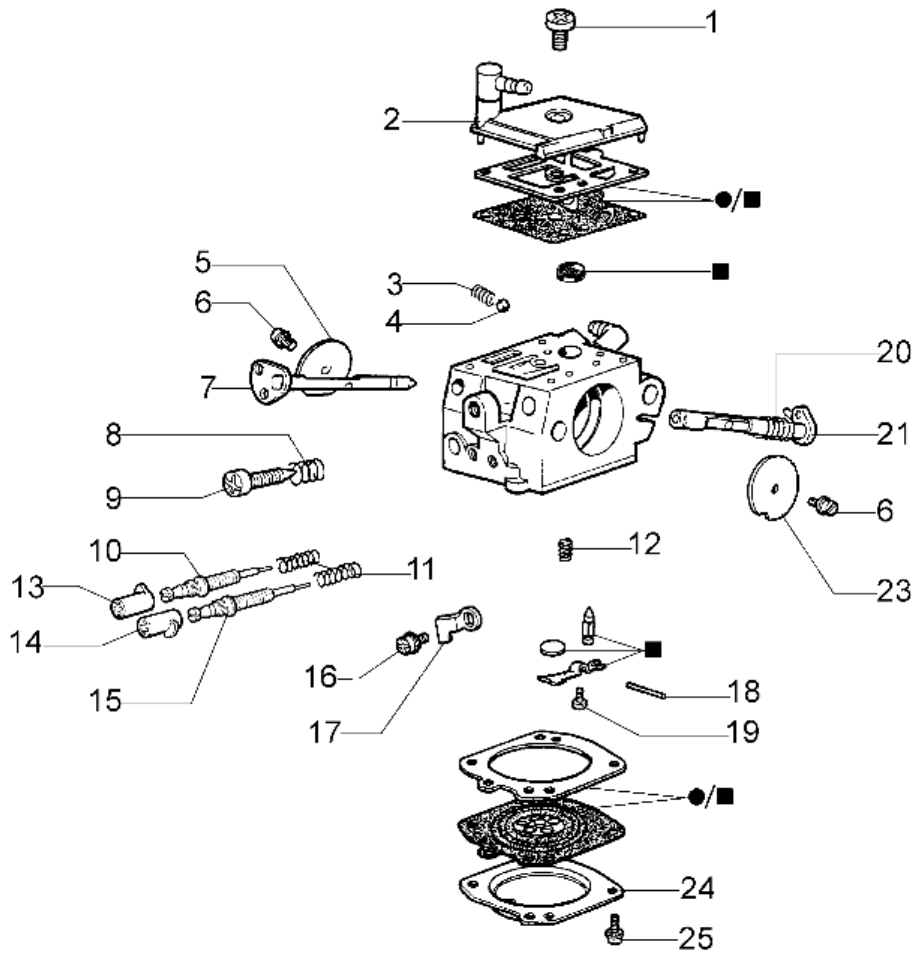

mod. Walbro HDA-160D

compl. p.n. 2318780B

26 ■ KIT RIPARAZIONE
REPAIR KIT

22 ● KIT MEMBRANE & GUARNIZIONI
DIAPHRAGM & GASKET SET

Ref.Nu	Qty	Part number	Description	Validity from	Validity till	Notes	Bulletin
1	1	50010109	Screw				
2	1	50010097	Cover				
3	1	095000146	Spring				
4	1	094600143	Ball				
5	1	50010100	Shutter				
6	2	035000160	Screw				
7	1	50010096	Shaft				
8	1	094600148	Spring				
9	1	074000240	Adjust. screw				
10	1	2318782	Screw H				
11	2	095000147	Spring				
12	1	50070164	Spring				
13	1	2318694	Cap				
14	1	2318695	Cap				
15	1	2318781	Screw L				
16	1	003300209	Screw				
17	1	50010101	Clamp				
18	1	003300201	Spindle				
19	1	003300202	Screw				
20	1	50010106	Spring				
21	1	50010095	Shaft				
22	1	50010122A	Diaphragm+gasket set				
23	1	50010099	Shutter				
24	1	50010098	Cover				
25	4	035000162	Screw				
26	1	2318673	Repair kit