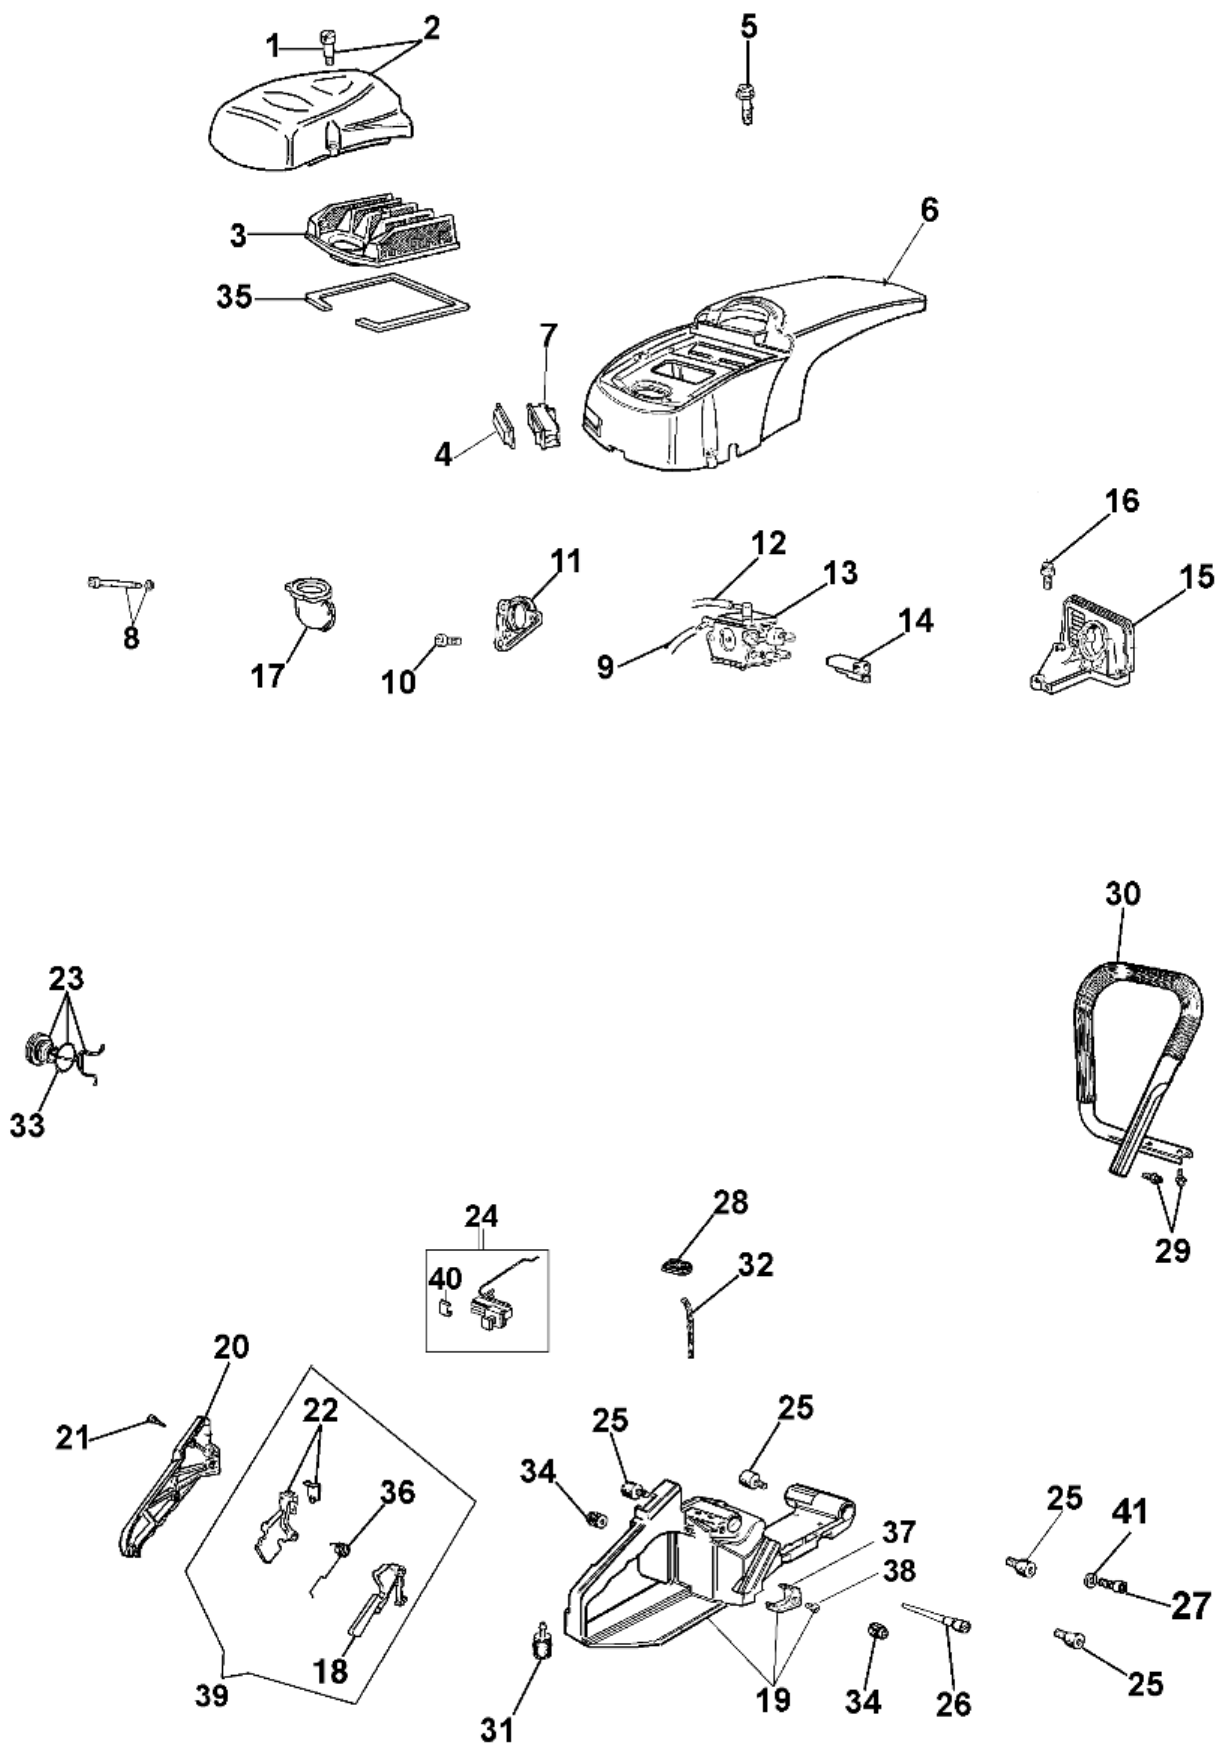

Ref.Nu	Qty	Part number	Description	Validity from	Validity till	Notes	Bulletin
1	1	093000468A	Screw				
2	1	50012048A	Cover				
3	1	098000092R	Air filter nylon				BT1-017-07/07
3	1	097000044R	Air filter flock				BT1-017-07/07
3	1	50010367R	Air filter flock				
4	1	2317013	Guard				
5	1	099900296R	Screw				
6	1	50012099R	Clutch cover				
7	1	2317021R	Switch				
8	2	61052009B	Screw				
9	1	098000319	Tube				
10	3	3960057R	Screw				
11	1	50010028	Flange				
12	1	094000215A	Tube				
13	1	50010302A	Carburetor kit HDA-160C				
14	1	50010125	Screw guide				
15	1	50010017	Support				
16	3	097000092AR	Screw				
17	1	50010027R	Manifold				
18	1	097000025AR	Lever				
19	1	50010227ER	Fuel tank				BT4-097-07/09, BT4-108-02/11
20	1	50010083	Cover				
21	1	3960040R	Screw				
22	1	50010157	Throttle lever				
23	1	50012008R	Cap				
24	1	52022048A	Throttle rod				BT4-097-07/09
25	4	097000038AR	AV-mount				
26	1	099900083A	Breather valve				
27	4	006000251R	Screw				
28	1	50010029	Grommet				
29	1	097000061AR	Screw				
30	1	50020016R	Handle				
31	1	50010218R	Fuel filter				
32	1	098000319	Tube				
33	1	099900090	O-ring				
34	2	50010061R	AV-mount				
35	1	097000056	Gasket				
36	1	097000028R	Spring				
37	1	50010377	Guard				BT4-108-02/11
38	1	3960098	Screw				BT4-108-02/11
39	1	097000216B	Throttle kit				
40	1	52010134R	Plate				BT4-097-07/09
41	1	3833073R	Washer