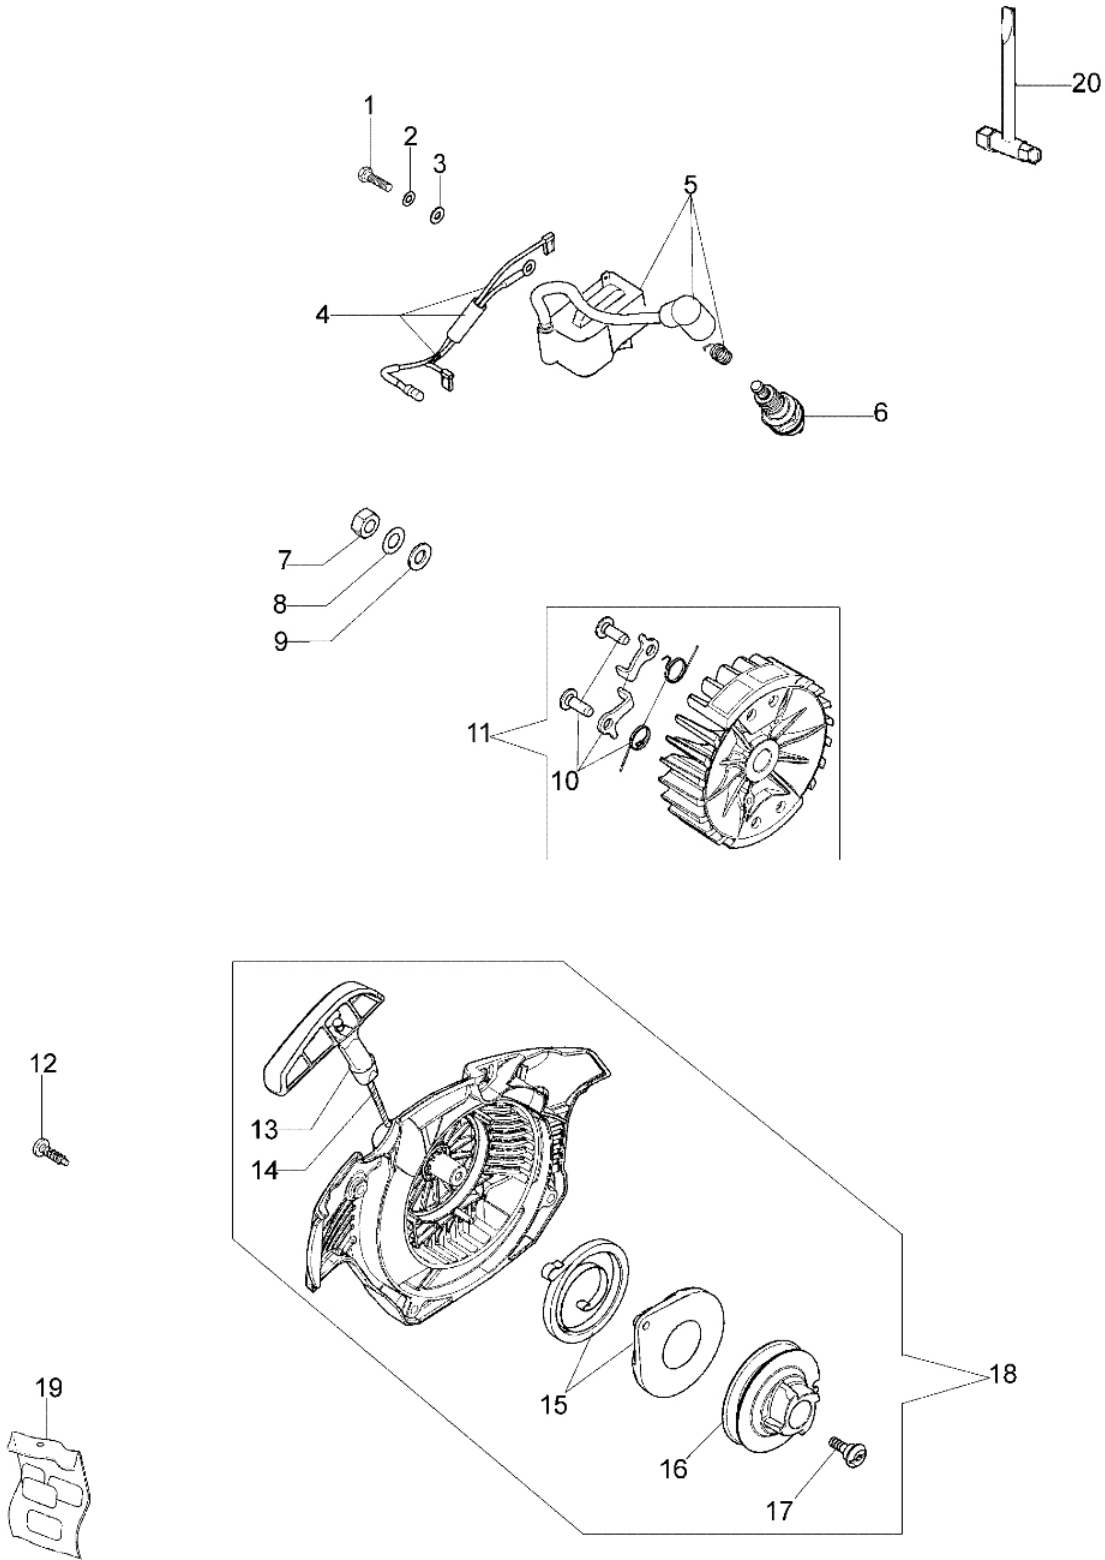

Ref.Nu	Q.ty	Item number	Description	Technical bulletin
1	1	50240166	Cyl.assy d.46	
2	1	50240164	Piston assy	
3	1	004000015R	Piston ring	
4	2	004900061R	Ring	
5	1	50110047R	Piston pin	
6	4	3801047	Screw	
7	1	094600103	Band	
8	1	50170010R	Manifold	
9	1	3055101	Spark plug	
10	1	50170031R	Gasket	
11	1	50170027R	Muffler	
12	3	3860117R	Screw	
13	2	3050024R	Seal ring	
14	2	094000006R	Bearing	
15	1	3037006	Bearing	
16	1	50240081R	Crankshaft	
17	1	50240016R	Cover	

Ref.Nu	Q.ty	Item number	Description	Technical bulletin
1	1	3960075	Screw	
2	1	006000315	Washer	
3	1	3916004	Washer	
4	1	50240087R	Cable	
5	1	50240042R	Coil	
6	1	3055101	Spark plug	
7	1	004000142	Nut	
8	1	3833080	Washer	
9	1	005000361	Washer	
10	1	50072029	Pawl	
11	1	50170015R	Flywheel	
12	4	3960115R	Screw	
13	1	50170017R	Handle	
14	1	50070123R	Starter rope	
15	1	50050073R	Spring	
16	1	50170050R	Starter pulley	
17	1	50160024	Screw	
18	1	50242005R	Starter assy	
19	1	50240160	Decals set	
20	1	2304017	Wrench 13x16	

Ref.Nu	O.ty	Item number	Description	Technical bulletin
1	1	3991080	Screw	
2	1	50240020R	Cover	
3	1	50052005R	Tank cap	
4	1	3049047R	O-ring	
5	1	50240049	Tube	
6	1	50240175R	Air purge	
7	1	50170120R	Hose	
8	1	005000347A	Grommet	
9	1	3960109AR	Screws	
10	1	099900090	O-ring	
11	1	50072009	Cap	
12	1	50240027R	Nut	
13	1	50050070A	Hose	
14	1	094600450R	Fuel filter	
15	4	50050067	Spacer	
16	4	3860097	Screw	
17	1	50240165R	Crankcase	
18	1	3960099R	Screw	
19	1	50240167	Oil filter	
20	2	50050052	Stud	
21	1	50050133	Chain tensioner	
22	1	3960074	Screw	
23	1	50240051R	Oil pump	
24	1	50240010R	Tube	