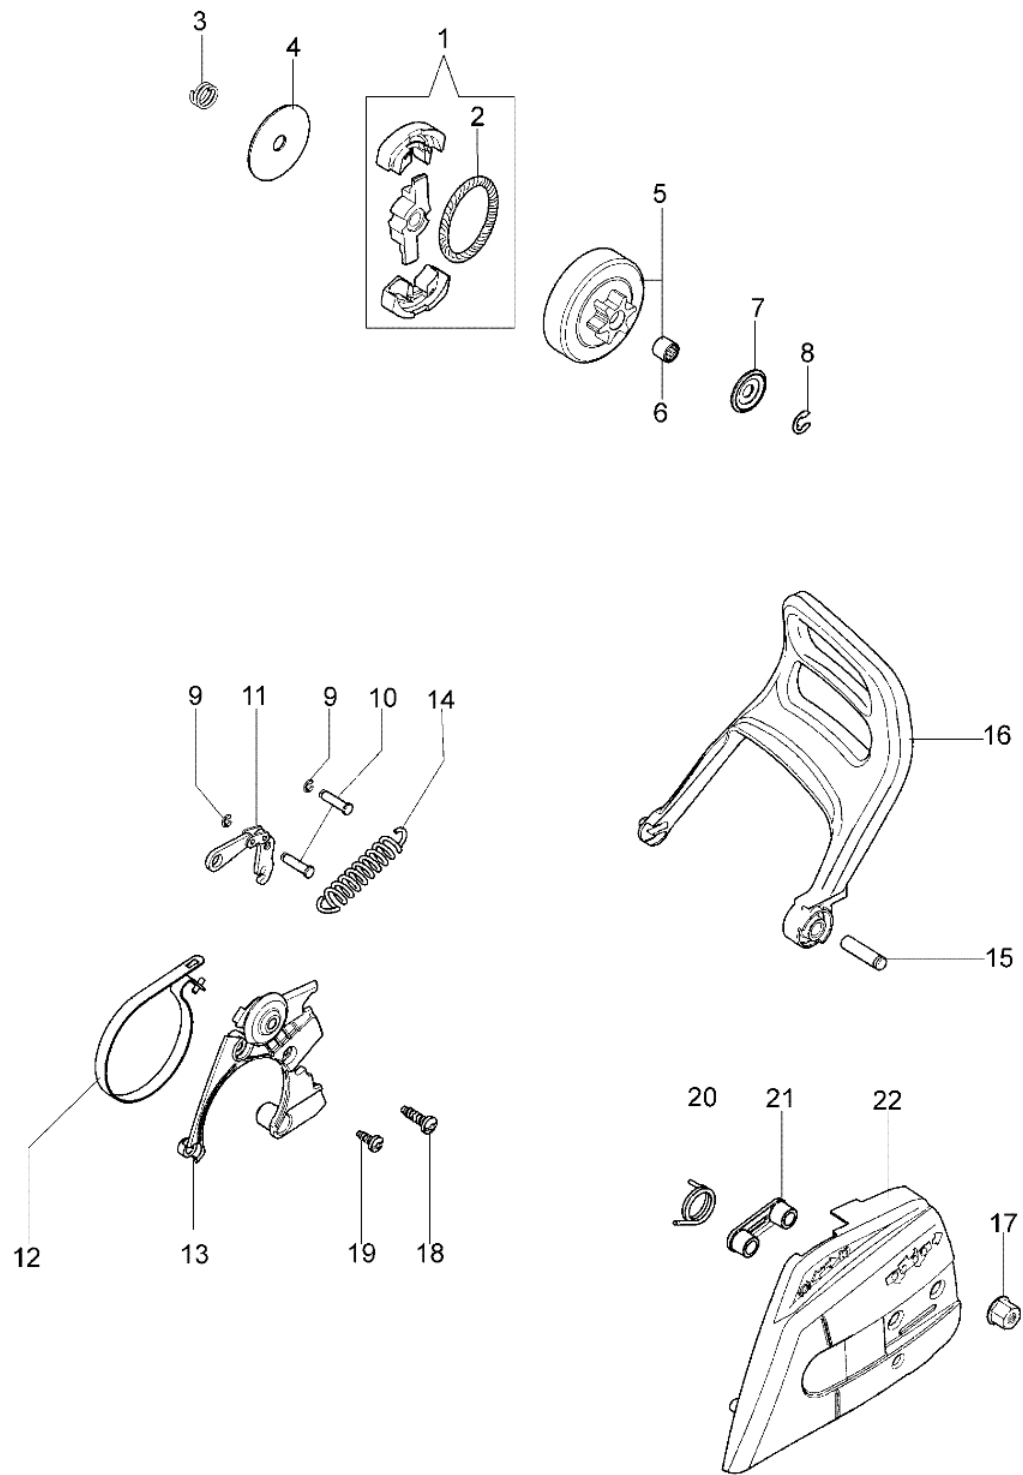

Ref.Nu	O.ty	Item number	Description	Technical bulletin
1	1	50240031R	Clutch	
2	1	50240032R	Spring	
3	1	50240054R	Spring	
4	1	50240059R	Spacer	
5	1	50240065R	Clutch drum 3/8	
6	1	3037024	Bearing	
7	1	50240028R	Spacer	
8	1	3026007	Ring	
9	2	3026003	Ring	
10	2	097000106	Pin	
11	1	097000146	Lever	
12	1	50240037R	Brake band	
13	1	50240044R	Guard	
14	1	095000219R	Spring	
15	1	50050066	Pin	
16	1	50240040R	Guard	
17	2	50010148R	Nut	
18	1	3960099R	Screw	
19	1	3960070AR	Screw	
20	1	50240048R	Spring	
21	1	50240041R	Insert	
22	1	50240039R	Chain cover