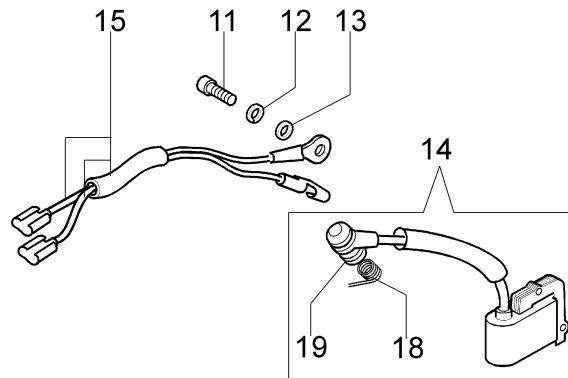

Ref.Nu	Qty	Part number	Description	Validity from	Validity till	Notes	Bulletin
1	1	50050010R	Manifold				
2	1	094600103	Band				
3	4	3891010R	Screw				
4	4	006000315R	Washer				
5	1	50230060R	Flange				
6	1	50230012R	Decompressor				
7	1	50170027R	Muffler				
8	3	3860117R	Screw				
9	2	004900061R	Ring				
10	1	50230011R	Piston pin				
11	2	50070128R	Piston ring Ø42				
12	1	50232010	Piston assy Ø42				
13	1	3050022AR	Seal ring				
14	2	094000006R	Bearing				
15	1	3050024AR	Seal ring				
16	2	50110043AR	Spacer				
17	1	50110044R	Bearing				
18	1	50230082R	Crankshaft				
19	1	50050016AR	Cover				
20	4	3801047	Screw				
21	1	50232020R	Short block				
22	1	50170031R	Gasket				
23	1	50232023	Complete cylinder Ø42				
24	1	3055120	Spark plug				

Ref.Nu	Qty	Part number	Description	Validity from	Validity till	Notes	Bulletin
1	1	50170065R	Chain cover assy				
2	1	50170040R	Guard				
3	1	095000219AR	Spring				
4	1	50010088AR	Spring				
5	2	3960070AR	Screw				
6	1	50050125R	Plate				
7	1	50050039R	Brake band				
8	1	097000146	Lever				
9	1	50050064R	Pin				
10	1	004000352R	Washer				
11	2	50010148R	Nut				
12	1	094500029	Spring				
13	1	094000129AR	Clutch				
14	1	50060033A	Chain sprocket .325				
15	1	004400285	Washer				
16	1	50060008R	Worm gear .325				
17	1	50030372	Bearing				
18	1	50162017A	Chain tensioner kit				
19	1	50170044R	Cover				
20	1	097000106R	Plug				
21	1	50050066	Plug				
22	1	3026003	Ring				