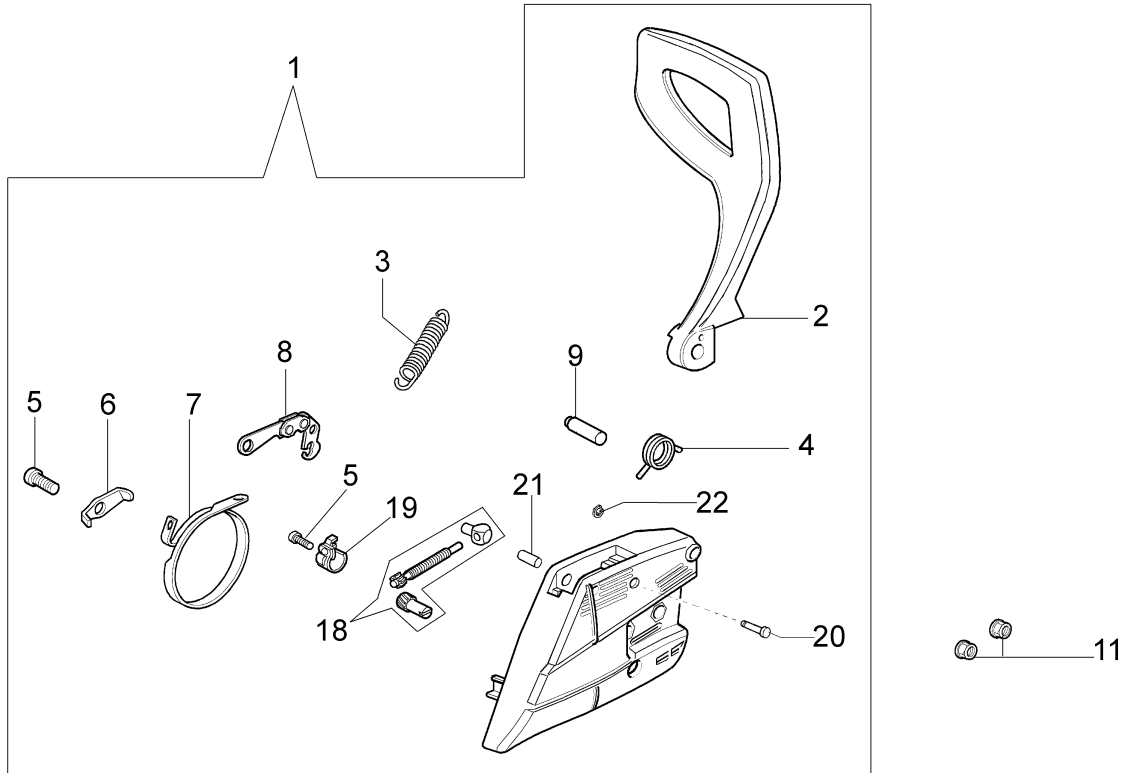

Ref.Nu	Qty	Part number	Description	Validity from	Validity till	Notes	Bulletin
1	1	50050010R	Manifold				
2	1	094600103	Band				
3	4	3891010R	Screw				
4	4	006000315R	Washer				
5	1	50230060R	Flange				
6	1	50230012R	Decompressor				
7	1	50170027R	Muffler				
8	3	3860117R	Screw				
9	2	004900061R	Ring				
10	1	50230011R	Piston pin				
11	2	50070128R	Piston ring Ø42				
12	1	50232010	Piston assy Ø42				
13	1	3050022AR	Seal ring				
14	2	094000006R	Bearing				
15	1	3050024AR	Seal ring				
16	2	50110043AR	Spacer				
17	1	50110044R	Bearing				
18	1	50230082R	Crankshaft				
19	1	50050016AR	Cover				
20	4	3801047	Screw				
21	1	50232020R	Short block				
22	1	50170031R	Gasket				
23	1	50232023	Complete cylinder Ø42				
24	1	3055120	Spark plug				

Ref.Nu	Qty	Part number	Description	Validity from	Validity till	Notes	Bulletin
1	1	50170065R	Chain cover assy				
2	1	50170040R	Guard				
3	1	095000219AR	Spring				
4	1	50010088AR	Spring				
5	2	3960070AR	Screw				
6	1	50050125R	Plate				
7	1	50050039R	Brake band				
8	1	097000146	Lever				
9	1	50050064R	Pin				
10	1	004000352R	Washer				
11	2	50010148R	Nut				
12	1	094500029	Spring				
13	1	094000129AR	Clutch				
14	1	50060033A	Chain sprocket .325				
15	1	004400285	Washer				
16	1	50060008R	Worm gear .325				
17	1	50030372	Bearing				
18	1	50162017A	Chain tensioner kit				
19	1	50170044R	Cover				
20	1	097000106R	Plug				
21	1	50050066	Plug				
22	1	3026003	Ring				