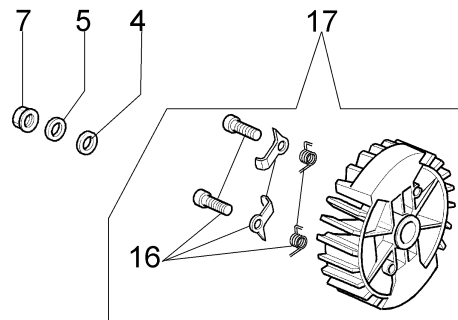

Ref.Nu	Qty	Part number	Description	Validity from	Validity till	Notes	Bulletin
1	1	50050010R	Manifold				
2	1	094600103	Band				
3	4	3891010R	Screw				
4	4	006000315R	Washer				
5	1	50230060R	Flange				
6	1	50230012R	Decompressor				
7	1	50170027R	Muffler				
8	3	3860117R	Screw				
9	2	004900061R	Ring				
10	1	50230011R	Piston pin				
11	2	50070128R	Piston ring Ø42				
12	1	50232010	Piston assy Ø42				
13	1	3050022AR	Seal ring				
14	2	094000006R	Bearing				
15	1	3050024AR	Seal ring				
16	2	50110043AR	Spacer				
17	1	50110044R	Bearing				
18	1	50230082R	Crankshaft				
19	1	50050016AR	Cover				
20	4	3801047	Screw				
21	1	50232020R	Short block				
22	1	50170031R	Gasket				
23	1	50232023	Complete cylinder Ø42				
24	1	3055120	Spark plug				

Ref.Nu	Qty	Part number	Description	Validity from	Validity till	Notes	Bulletin
1	1	50170065R	Chain cover assy				
2	1	50170040R	Guard				
3	1	095000219AR	Spring				
4	1	50010088AR	Spring				
5	2	3960070AR	Screw				
6	1	50050125R	Plate				
7	1	50050039R	Brake band				
8	1	097000146	Lever				
9	1	50050064R	Pin				
10	1	004000352R	Washer				
11	2	50010148R	Nut				
12	1	094500029	Spring				
13	1	094000129AR	Clutch				
14	1	50060033A	Chain sprocket .325				
15	1	004400285	Washer				
16	1	50060008R	Worm gear .325				
17	1	50030372	Bearing				
18	1	50162017A	Chain tensioner kit				
19	1	50170044R	Cover				
20	1	097000106R	Plug				
21	1	50050066	Plug				
22	1	3026003	Ring				