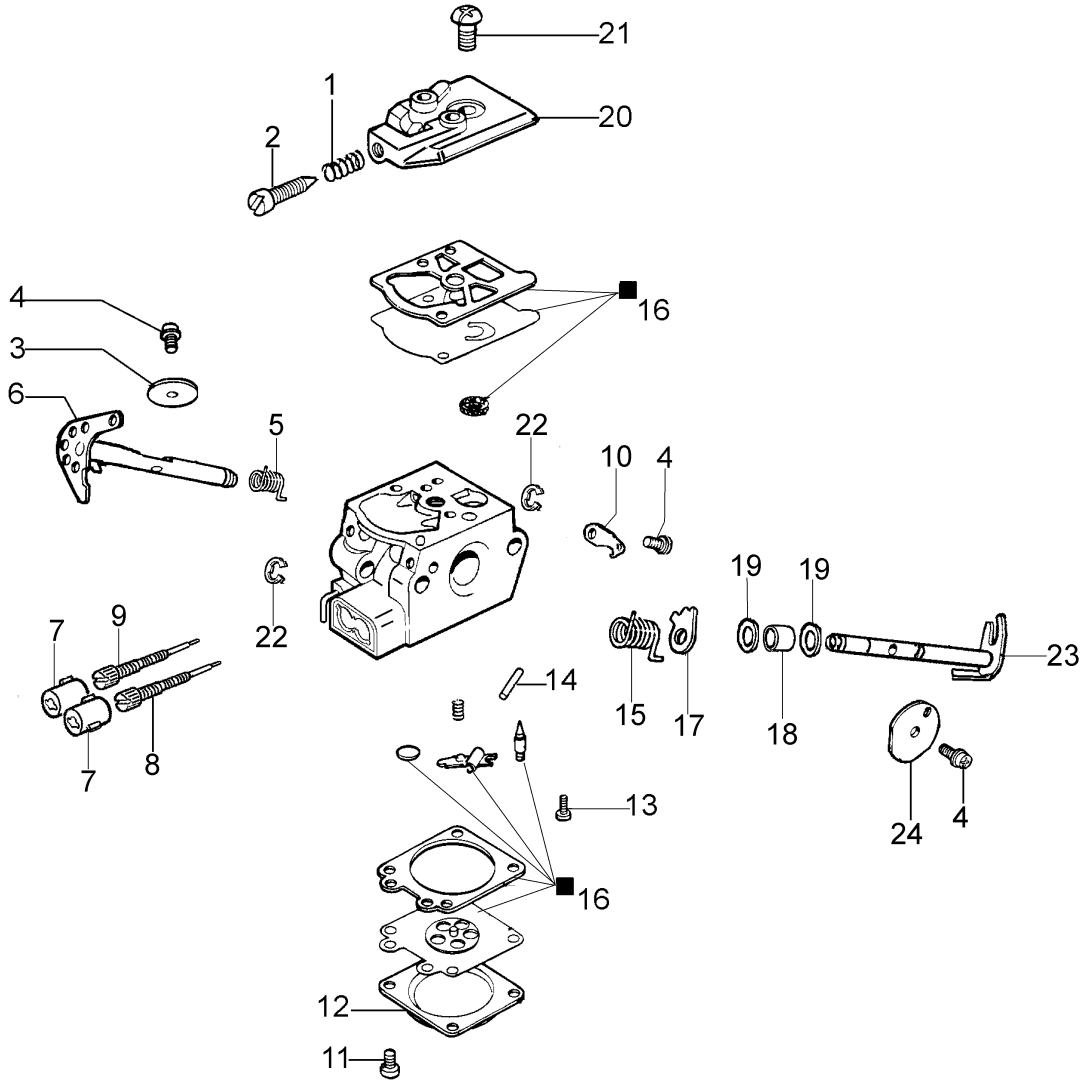

Ref.Nu	Qty	Part number	Description	Validity from	Validity till	Notes	Bulletin
1	1	50230026R	Starter assy				
2	1	50170017R	Starter handle				
3	1	50070123R	Starter rope				
4	1	005000361	Washer				
5	1	3833080	Washer				
6	1	50050073R	Spring				
7	1	004000142	Nut				
8	1	50230045R	Pulley				
9	1	50160024	Screw				
10	4	3960115R	Screw				
11	2	3960075R	Screw				
12	2	006000315R	Washer				
13	2	3916004R	Washer				
14	1	50170144CR	Ignition coil				
15	1	50170090R	Cable				
16	1	50072029	Pawl				
17	1	50170015R	Flywheel				
18	1	50050127	Spring				
19	1	50050126	Spark plug cap				
20	1	006000829	Washer				
21	1	50232014	Labels kit				
22	1	2304017	Wrench 13x16				

Ref.Nu	Qty	Part number	Description	Validity from	Validity till	Notes	Bulletin
1	1	50170065R	Chain cover assy				
2	1	50170040R	Guard				
3	1	095000219AR	Spring				
4	1	50010088AR	Spring				
5	2	3960070AR	Screw				
6	1	50050125R	Plate				
7	1	50050039R	Brake band				
8	1	097000146	Lever				
9	1	50050064R	Pin				
10	1	004000352R	Washer				
11	2	50010148R	Nut				
12	1	094500029	Spring				
13	1	094000129AR	Clutch				
14	1	50060033A	Chain sprocket .325				
15	1	004400285	Washer				
16	1	50060008R	Worm gear .325				
17	1	50030372	Bearing				
18	1	50162017A	Chain tensioner kit				
19	1	50170044R	Cover				
20	1	097000106R	Plug				
21	1	50050066	Plug				
22	1	3026003	Ring				