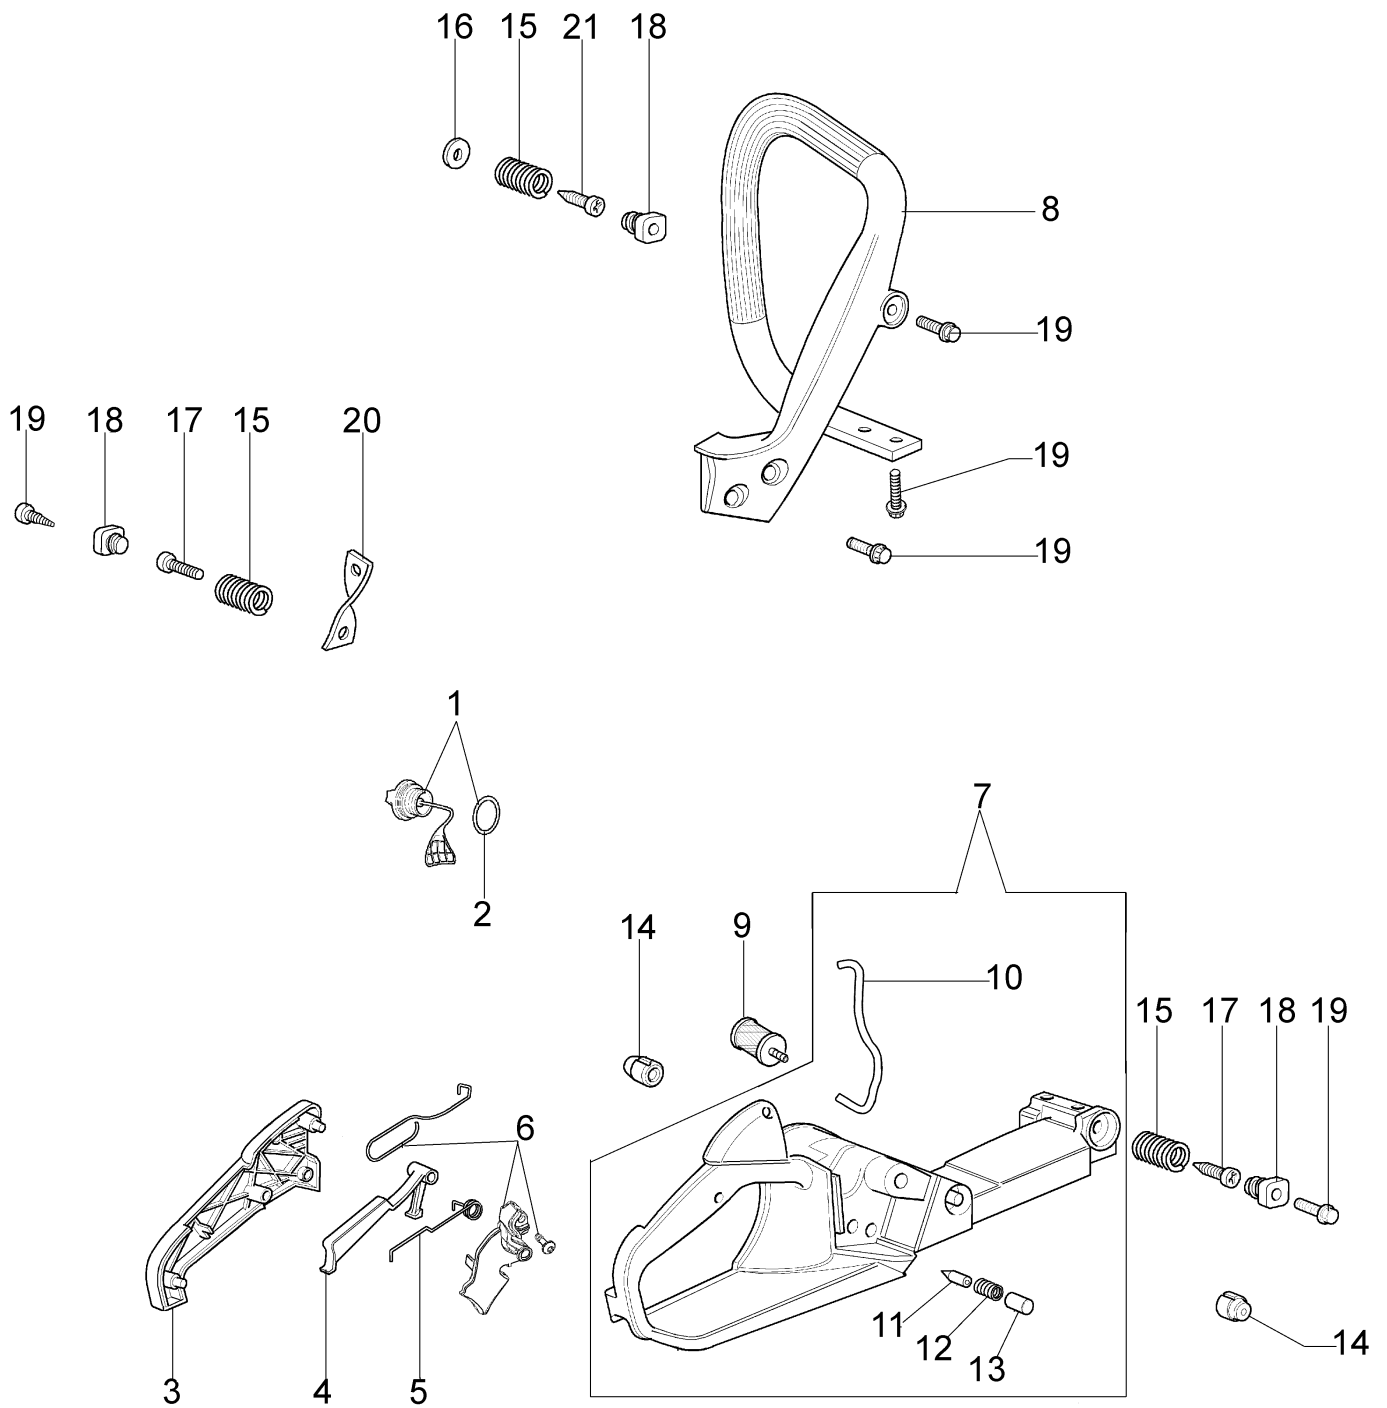

Ref.Nu	Qty	Part number	Description	Validity from	Validity till	Notes	Bulletin
1	1	50232017AR	Crankcase				
2	1	50232007R	Cover				
3	2	50070126R	Spacer				
4	1	50170032R	Deflector				
5	1	50232009	Air filter cover				
6	1	50230036R	Air filter				
7	1	50230038R	Gasket				
8	1	50230068R	Filter support				
9	8	3960115R	Screw				
10	1	2318817R	Air purge				
11	1	50052005R	Tank cap				
12	1	3049047R	O-ring				
13	1	50170090R	Cable				
14	1	50230030R	Cover				
15	1	50170033R	Guard				
16	2	3891066R	Screw				
17	2	3916005R	Washer				
18	2	3833073R	Washer				
19	1	2318755DR	Carburetor WT-780F				
20	1	50170150R	Screw guide				
21	1	50230061AR	Support				
22	1	50060014R	Tube				
23	1	50170121R	Sheath				
24	1	50170224R	Tube				
25	1	50170051AR	Oil pump				
26	1	50210004R	Gasket				
27	1	3960070AR	Screw				
28	1	50170061R	Spring				
29	2	3960099R	Screw				
30	1	50170060AR	Lever				
31	1	005000347A	Grommet				
32	1	50170062R	Plate				
33	1	50170149R	Oil filter				
34	5	50050067	Spacer				
35	5	3860097R	Screw				
36	1	50050049R	Tube				
37	1	50210002R	Spike				
38	1	094600369R	Guard				
39	1	097000229R	Breather valve				
40	2	50050052R	Stud				
41	1	50210034R	Knob				
42	1	50160024	Screw				
43	2	3960074	Screw