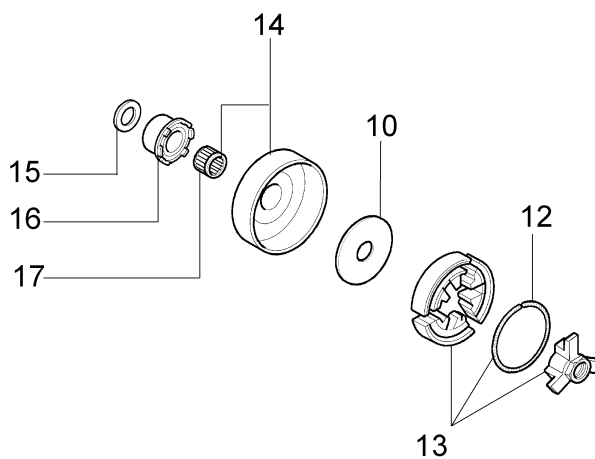

Ref.Nu	Qty	Part number	Description	Validity from	Validity till	Notes	Bulletin
1	1	50050010R	Manifold				
2	1	094600103	Band				
3	4	3891010R	Screw				
4	4	006000315R	Washer				
5	1	50230060R	Flange				
6	1	50230012R	Decompressor				
7	1	50170027R	Muffler				
8	3	3860117R	Screw				
9	2	004900061R	Ring				
10	1	50230011R	Piston pin				
11	2	50070128R	Piston ring Ø42				
12	1	50232010	Piston assy Ø42				
13	1	3050022AR	Seal ring				
14	2	094000006R	Bearing				
15	1	3050024AR	Seal ring				
16	2	50110043AR	Spacer				
17	1	50110044R	Bearing				
18	1	50230082R	Crankshaft				
19	1	50050016AR	Cover				
20	4	3801047	Screw				
21	1	50232020R	Short block				
22	1	50170031R	Gasket				
23	1	50232023	Complete cylinder Ø42				
24	1	3055120	Spark plug				

Ref.Nu	Qty	Part number	Description	Validity from	Validity till	Notes	Bulletin
1	1	50170065R	Chain cover assy				
2	1	50170040R	Guard				
3	1	095000219AR	Spring				
4	1	50010088AR	Spring				
5	2	3960070AR	Screw				
6	1	50050125R	Plate				
7	1	50050039R	Brake band				
8	1	097000146	Lever				
9	1	50050064R	Pin				
10	1	004000352R	Washer				
11	2	50010148R	Nut				
12	1	094500029	Spring				
13	1	094000129AR	Clutch				
14	1	50060033A	Chain sprocket .325				
15	1	004400285	Washer				
16	1	50060008R	Worm gear .325				
17	1	50030372	Bearing				
18	1	50162017A	Chain tensioner kit				
19	1	50170044R	Cover				
20	1	097000106R	Plug				
21	1	50050066	Plug				
22	1	3026003	Ring				