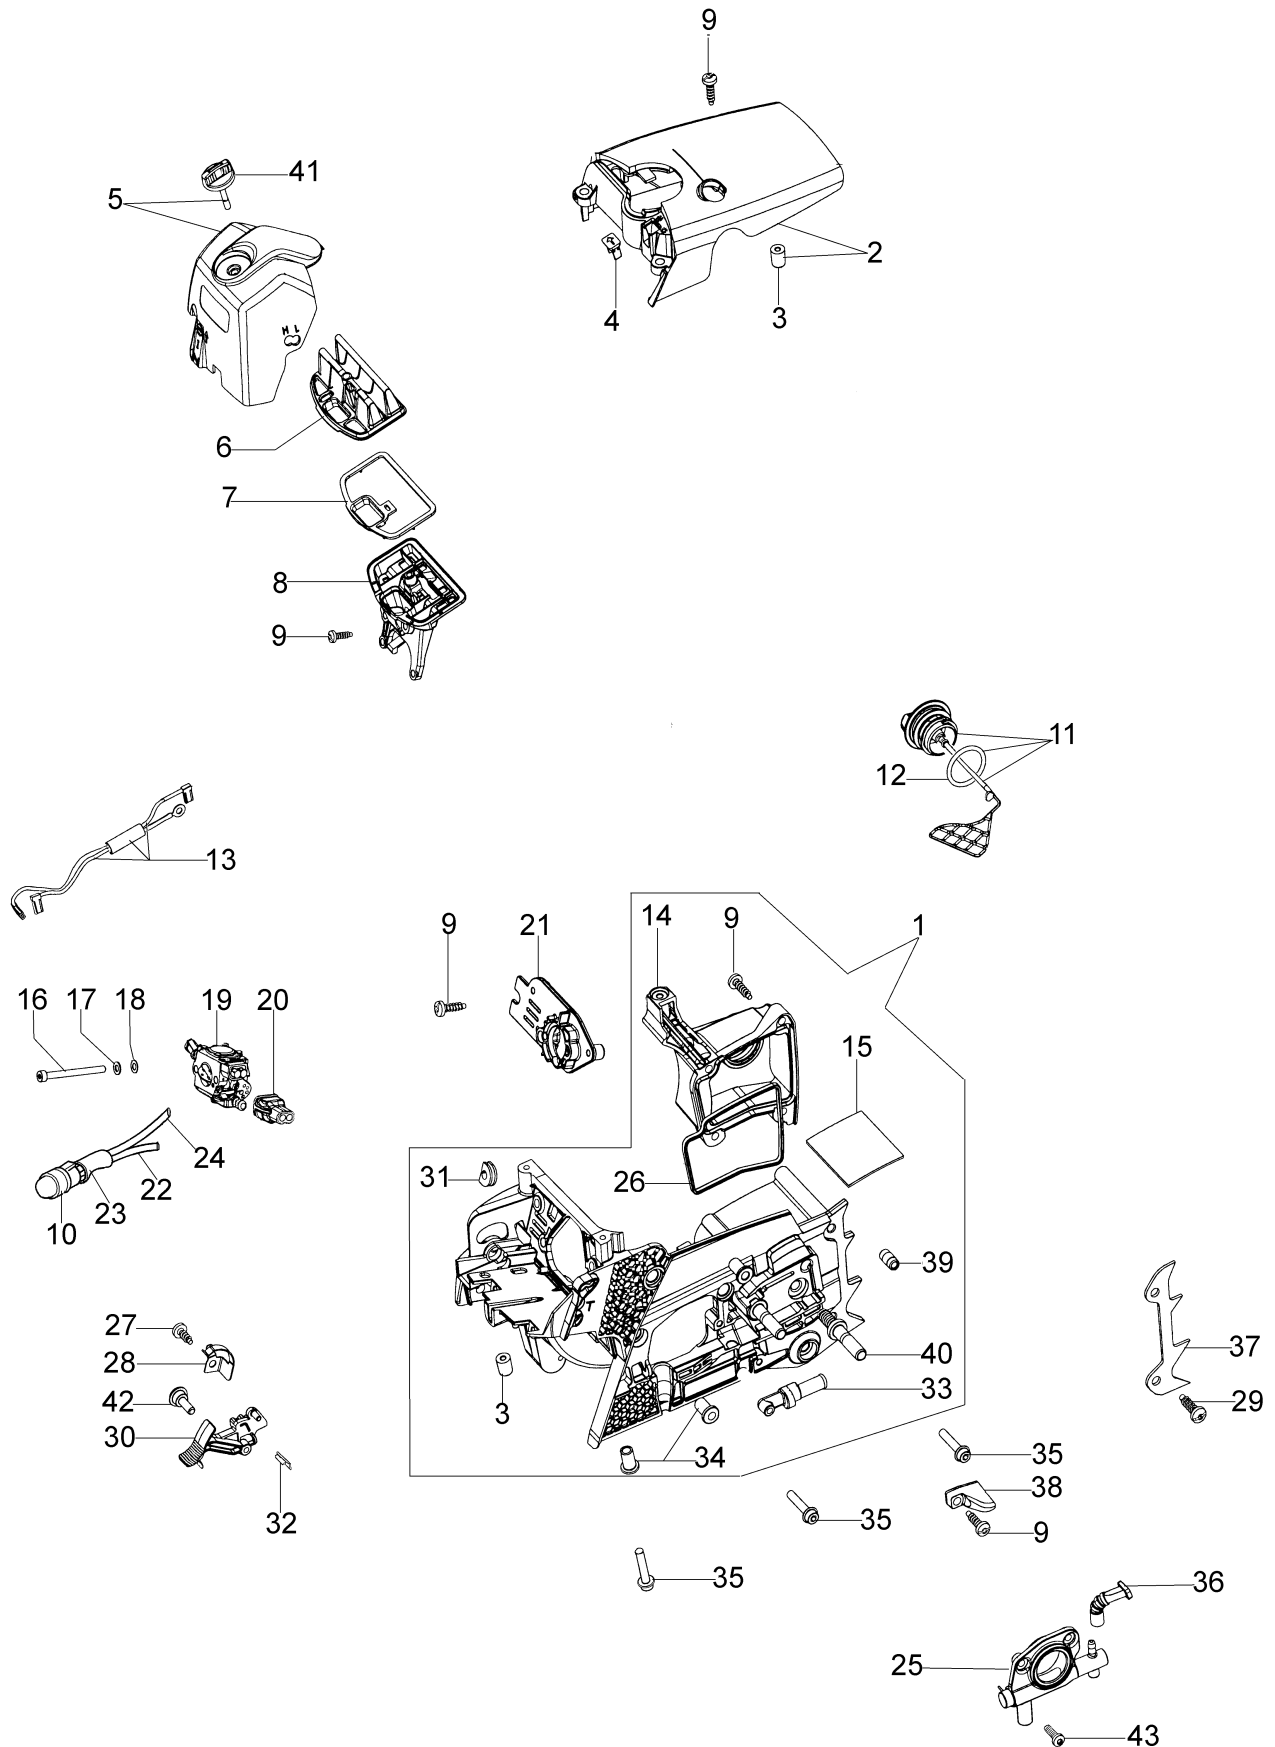

Ref.Nu	Qty	Part number	Description	Validity from	Validity till	Notes	Bulletin
1	1	50050010R	Manifold				
2	1	094600103	Band				
3	4	3891010R	Screw				
4	4	006000315R	Washer				
5	1	50230060R	Flange				
6	1	50230012R	Decompressor				
7	1	50170027R	Muffler				
8	3	3860117R	Screw				
9	2	004900061R	Ring				
10	1	50230011R	Piston pin				
11	2	50070128R	Piston ring Ø42				
12	1	50232010	Piston assy Ø42				
13	1	3050022AR	Seal ring				
14	2	094000006R	Bearing				
15	1	3050024AR	Seal ring				
16	2	50110043AR	Spacer				
17	1	50110044R	Bearing				
18	1	50230082R	Crankshaft				
19	1	50050016AR	Cover				
20	4	3801047	Screw				
21	1	50232020R	Short block				
22	1	50170031R	Gasket				
23	1	50232023	Complete cylinder Ø42				
24	1	3055120	Spark plug				

Ref.Nu	Qty	Part number	Description	Validity from	Validity till	Notes	Bulletin
1	1	50230026R	Starter assy				
2	1	50170017R	Starter handle				
3	1	50070123R	Starter rope				
4	1	005000361	Washer				
5	1	3833080	Washer				
6	1	50050073R	Spring				
7	1	004000142	Nut				
8	1	50230045R	Pulley				
9	1	50160024	Screw				
10	4	3960115R	Screw				
11	2	3960075R	Screw				
12	2	006000315R	Washer				
13	2	3916004R	Washer				
14	1	50170144CR	Ignition coil				
15	1	50170090R	Cable				
16	1	50072029	Pawl				
17	1	50170015R	Flywheel				
18	1	50050127	Spring				
19	1	50050126	Spark plug cap				
20	1	006000829	Washer				
21	1	50232014	Labels kit				
22	1	2304017	Wrench 13x16				