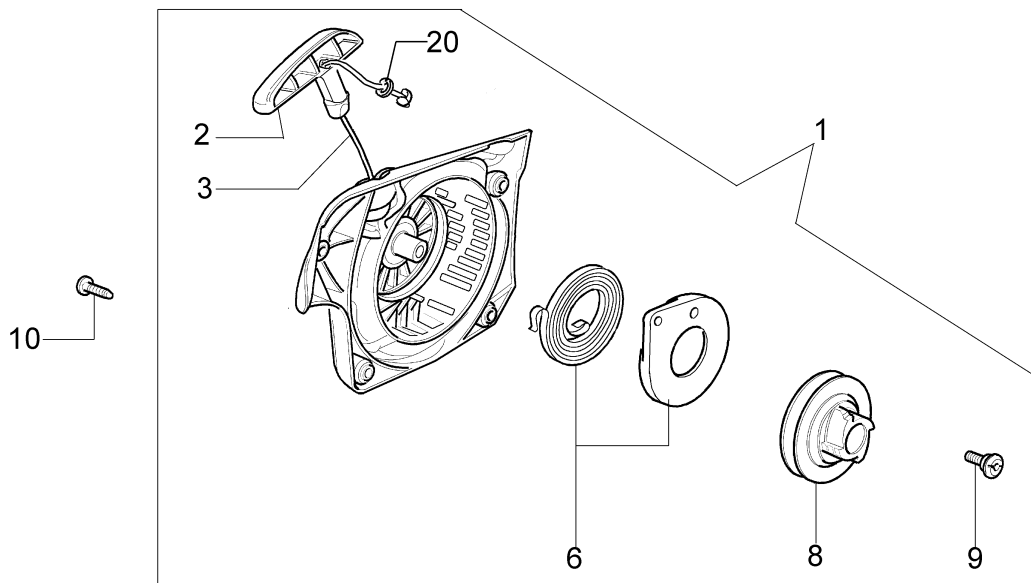

Ref.Nu	Qty	Part number	Description	Validity from	Validity till	Notes	Bulletin
1	1	50050010R	Manifold				
2	1	094600103	Band				
3	4	3891010R	Screw				
4	4	006000315R	Washer				
5	1	50230060R	Flange				
6	1	50230012R	Decompressor				
7	1	50170027R	Muffler				
8	3	3860117R	Screw				
9	2	004900061R	Ring				
10	1	50230011R	Piston pin				
11	2	50070128R	Piston ring Ø42				
12	1	50232010	Piston assy Ø42				
13	1	3050022AR	Seal ring				
14	2	094000006R	Bearing				
15	1	3050024AR	Seal ring				
16	2	50110043AR	Spacer				
17	1	50110044R	Bearing				
18	1	50230082R	Crankshaft				
19	1	50050016AR	Cover				
20	4	3801047	Screw				
21	1	50232020R	Short block				
22	1	50170031R	Gasket				
23	1	50232023	Complete cylinder Ø42				
24	1	3055120	Spark plug				

Ref.Nu	Qty	Part number	Description	Validity from	Validity till	Notes	Bulletin
1	1	50230026R	Starter assy				
2	1	50170017R	Starter handle				
3	1	50070123R	Starter rope				
4	1	005000361	Washer				
5	1	3833080	Washer				
6	1	50050073R	Spring				
7	1	004000142	Nut				
8	1	50230045R	Pulley				
9	1	50160024	Screw				
10	4	3960115R	Screw				
11	2	3960075R	Screw				
12	2	006000315R	Washer				
13	2	3916004R	Washer				
14	1	50170144CR	Ignition coil				
15	1	50170090R	Cable				
16	1	50072029	Pawl				
17	1	50170015R	Flywheel				
18	1	50050127	Spring				
19	1	50050126	Spark plug cap				
20	1	006000829	Washer				
21	1	50232014	Labels kit				
22	1	2304017	Wrench 13x16				