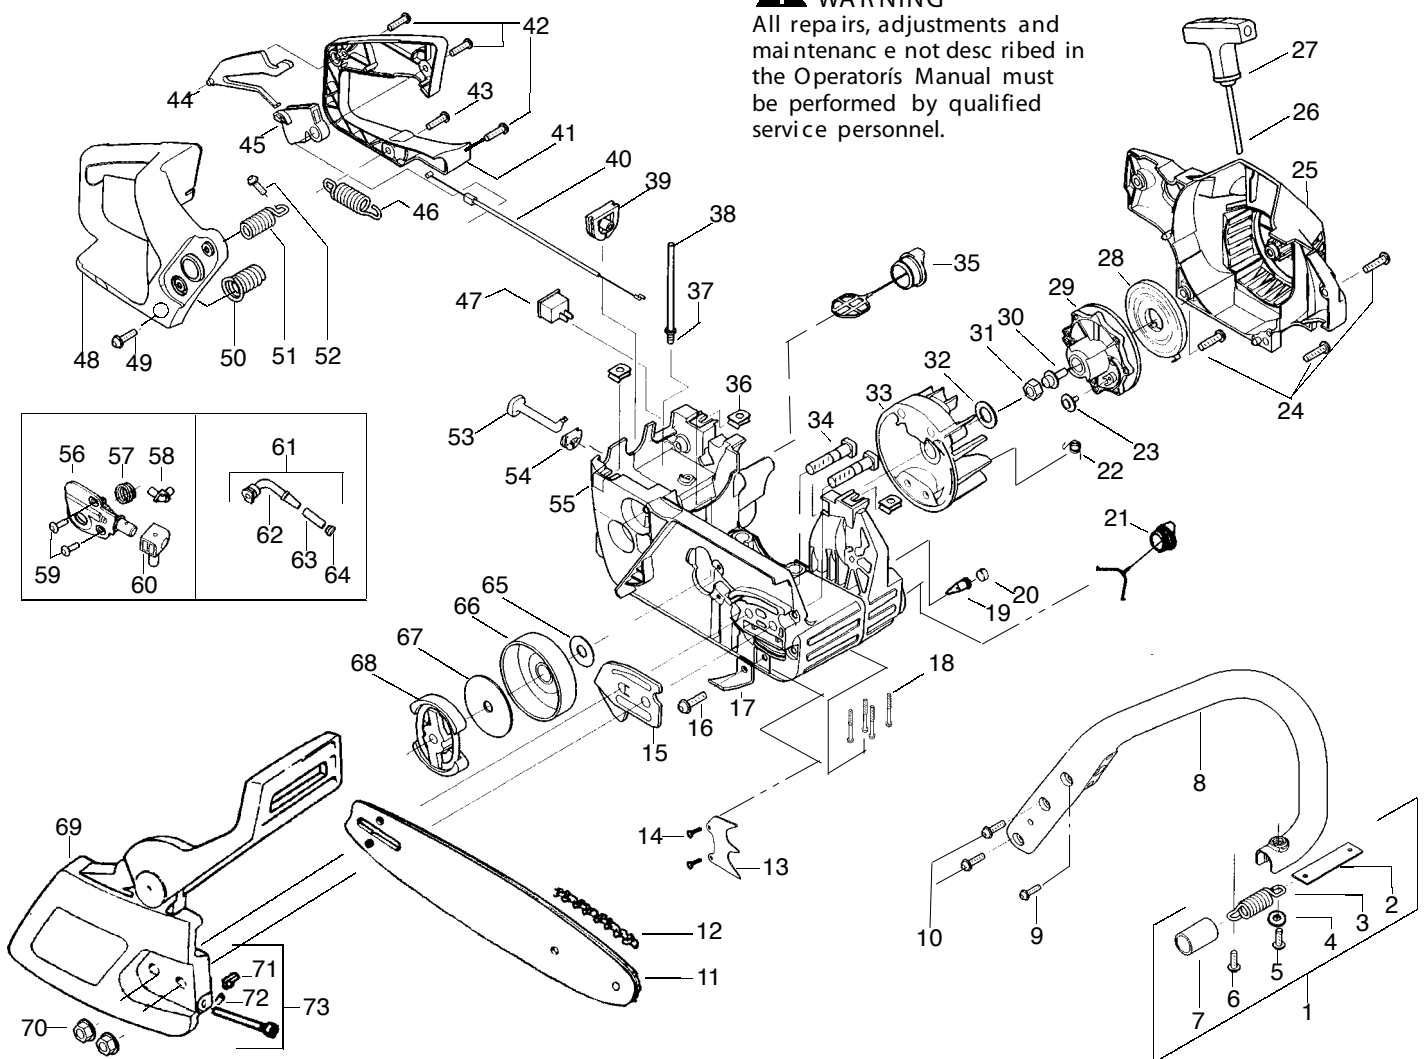

▲ WARNING

All repairs, adjustments and maintenance not described in the Operator's Manual must be performed by qualified service personnel.

Re f.	Part No.	Description	Re f.	Part No.	Description	Re f.	Part No.	Description
1.	530 04 79-63	Assy.—Isolator	27.	530 05 64-02	Handle—Starter	53.	530 04 76-05	Knob—Choke
2.	530 04 76-08	Strap—Limiter	28.	530 02 75-31	Spring—Recoil	54.	530 04 90-05	Grommet—Knob
3.	530 04 20-82	Spring—Isolator	29.	530 03 78-17	Pulley—Starter	55.	530 05 65-99	Assy—Chassis
4.	530 01 51-23	Washer	30.	530 01 59-20	Screw	56.	530 07 12-59	Kit—Oil Pump (Incls. 57, 58, 60)
5.	530 01 60-18	Screw	31.	530 01 61-34	Nut—Flywheel	57.	530 03 78-20	Gear—Worm Spring
6.	530 01 58-43	Screw	32.	530 01 51-27	Washer—Flywheel	58.	530 04 94-77	Elbow—Oil Pickup
7.	530 03 61-42	Sleeve—AV Spring	33.	530 03 92-09	Assy—Flywheel	59.	530 01 60-64	Screw
8.	530 04 75-83	Handle—Front	34.	530 01 61-33	Bolt—Bar	60.	530 01 92-06	Seal Block
9.	530 01 59-40	Screw	35.	530 04 71-92	Assy—Fuel Cap	61.	530 04 76-63	Assy—Oil Pickup (Incl. 62—64)
10.	530 01 58-14	Screw	36.	530 01 59-22	Nut—iUi—Type	62.	530 03 83-73	Pick-up Oiler
11.	---	Bar	37.	530 02 38-77	Fitting—fuel line	63.	530 03 78-21	Filter—Oil
12.	---	Chain	38.	530 06 92-16	Kit—Fuel line (large)	64.	530 03 01-89	Plug—Oil Filter
13.	530 01 43-81	Kit—Assy Spike (incl. 14)	39.	530 04 76-31	Grommet—Ca ble	65.	530 01 59-07	Washer—Thrust
14.	530 01 58-05	Screw	40.	530 04 76-02	Ca ble—Throttle	66.	530 04 70-61	Assy.—Clutch Drum w/bearing
15.	530 03 82-38	Plate—Bar Mounting	41.	530 04 75-81	Cover—Rear Handle	67.	530 01 56-11	Washer—Clutch
16.	530 01 58-14	Screw	42.	530 01 59-06	Screw	68.	530 01 49-49	Assy. Clutch
17.	530 02 98-50	Chain Catcher	43.	530 01 58-86	Screw	69.	530 05 46-78	Assy—Chain Brake
18.	530 01 61-32	Screw	44.	530 03 60-98	Lockout—Throttle	70.	530 01 59-17	Nut—Bar Mounting
19.	530 02 61-19	Check Valve	45.	530 03 60-97	Trigger—Throttle	71.	530 01 58-26	Pin—Retainer
20.	530 03 82-64	Plug—Bronze Vent	46.	530 04 20-82	Spring	72.	530 03 85-93	Retainer
21.	530 01 08-46	Assy—Oil Cap	47.	530 06 95-72	Kit—Switch	73.	530 06 96-11	Kit—Bar Adjust
22.	530 02 38-17	Spring—Starter Dog	48.	530 04 75-82	Handle—Rear			
23.	530 01 60-80	Screw	49.	530 01 58-14	Screw			
24.	530 01 58-92	Screw	50.	530 05 32-74	Assy. Isolator—lower			
25.	530 05 70-99	Housing—Fan	51.	530 07 13-85	Kit—Isolator (Upper)			
26.	530 06 92-32	Kit—Rope	52.	530 01 58-75	Screw			

n = NEW PART NUMBER FOR THIS IPL

K= REFER TO THE SERVICE REFERENCE INDICATED FOR MORE INFORMATION. (LOCATED AT END OF IPL)