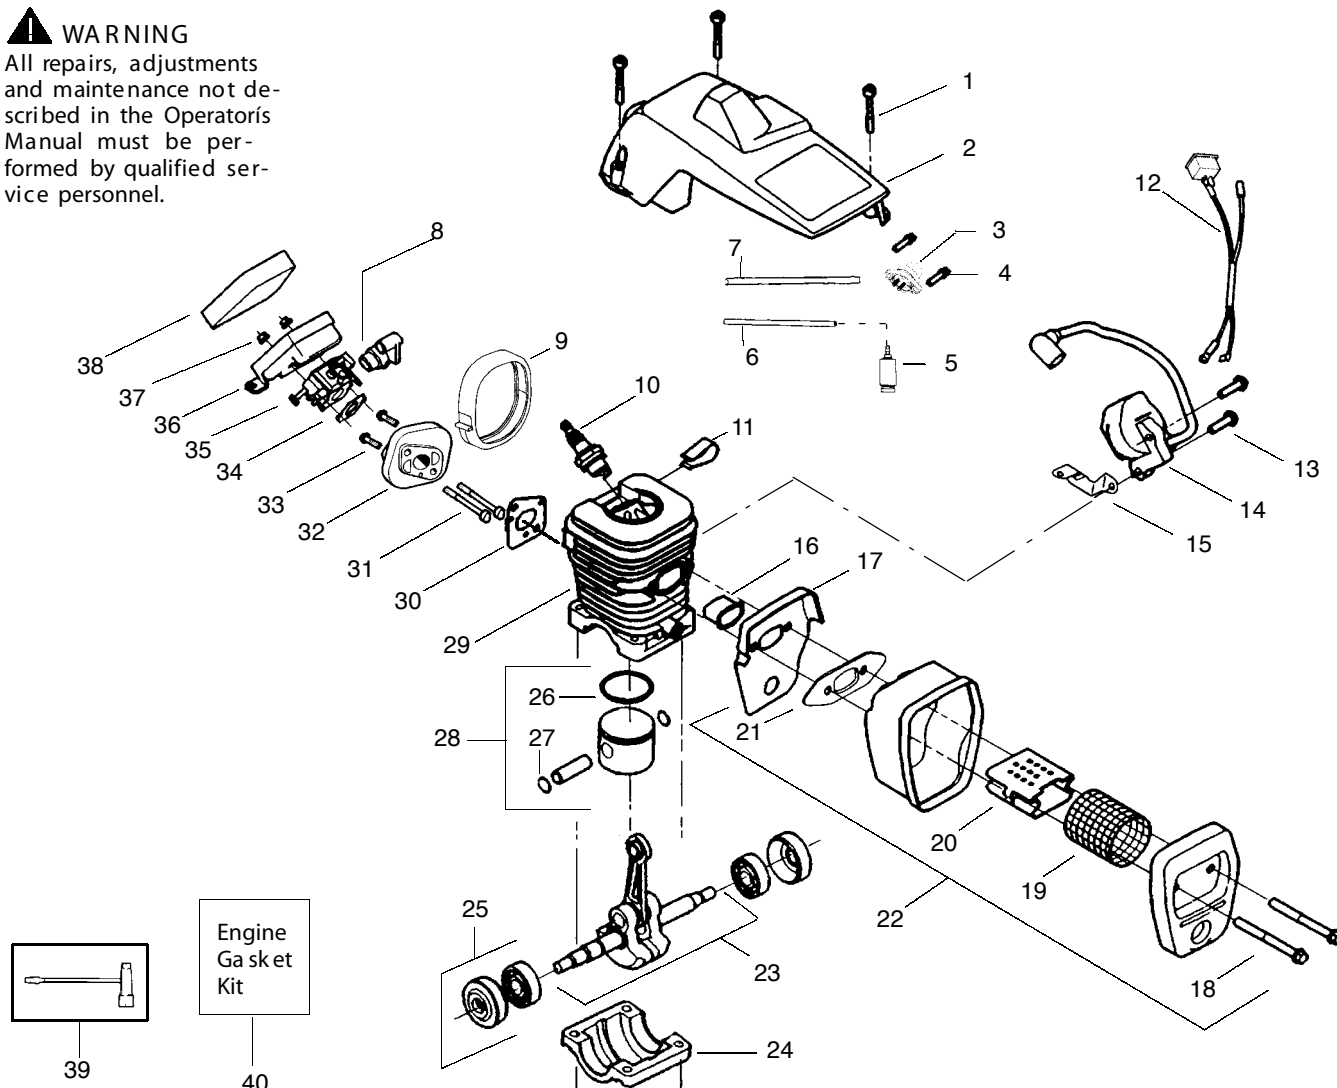

⚠ WARNING

All repairs, adjustments and maintenance not described in the Operator's Manual must be performed by qualified service personnel.

Ref.	Part No.	Description	Ref.	Part No.	Description	Ref.	Part No.	Description
1.	530 01 61-53	Screw	19.	530 03 61-03	Screen-Spark	36.	530 04 76-04	Housing-Air Filter
2.	530 05 57-09	Shield-Cylinder	20.	530 03 78-13	Diffuser-Muffler	37.	530 01 61-01	Nut
3.	530 04 72-13	Assy-Air Purge	21.	530 06 96-08	Gasket-Muffler (kit)	38.	530 03 77-93	Air Filter - Foam
4.	530 01 57-80	Screw	22.	530 04 72-07	Assy-Muffler (Incl. 17-21)	39.	530 03 11-35	Wrench-Bar
5.	530 09 56-46	Assy-Fuel Pick-up	23.	530 04 70-62	Assy-Crankshaft	40.	530 06 96-08	Kit-Engine Gasket (incl. 34,30,21)
6.	530 06 92-47	Kit-Line Purge/Carb. (Small Dia)	24.	530 03 79-35	Cap-Crankcase			
7.	530 06 92-16	Kit-Line Purge/Tank (large line)	25.	530 05 63-63	Assy-Seal & Bearing			
8. n	530 03 55-26	Grommet-Carb Adjust.	26.	530 03 87-29	Ring-Piston			
9.	530 05 41-44	Seal-Carb Adapter	27.	530 01 56-97	Retainer - Piston Pin			
10.	952 0 301-50	Spark Plug (RCJ-7Y)	28.	530 07 14-08	Kit-Piston - (incl. 26-27)			
11.	530 01 61-36	Clip-High Tension Lead	29.	530 07 14-12	Kit-Cylinder			
12.	530 04 91-17	Assy-Wire Harness (includes switch)	30.	530 06 96-08	Gasket-Carb. Adapter (kit)			Not Shown
13.	530 01 58-14	Screw	31.	530 01 61-87	Screw			
14. n	530 03 91-98	Module-Ignition	32.	530 04 97-00	Kit-Carb. Adapter			
15.	530 04 74-42	Strap-Ground	33.	530 01 63-86	Screw			
16.	530 03 76-52	Insulator-Heat	34.	530 06 96-08	Carb. Gasket (kit)			
17.	530 04 98-70	Back Plate-Muffler	35.	---	Kit-Carburetor			
18.	530 01 61-32	Screw	n	530 06 97-22	(WT-391)			
				n	530 07 16-21	(WT-625)		
							530 16 32-80	Manual - (Scan)
							530 16 32-81	Manual - (Euro - I)
							530 04 76-30	Decal - Stop

n = NEW PART NUMBER FOR THIS IPL

K= REFER TO THE SERVICE REFERENCE INDICATED FOR MORE INFORMATION. (LOCATED AT END OF IPL)