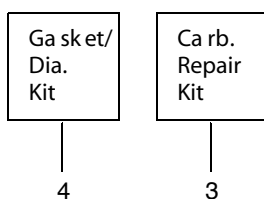

Carburetor Assembly – WT-391 – #530 06 97-22

Ref.	Part No.	Description
1.	530 03 84-79	Limiter Cap—High
2.	530 03 84-78	Limiter Cap—Low
3.	530 06 98-26	Carburetor Repair Kit (KIT= Indicates Contents) & Includes Limiter Caps
4.	530 06 98-44	Gasket/Diaphragm Kit (D= Indicates Contents)