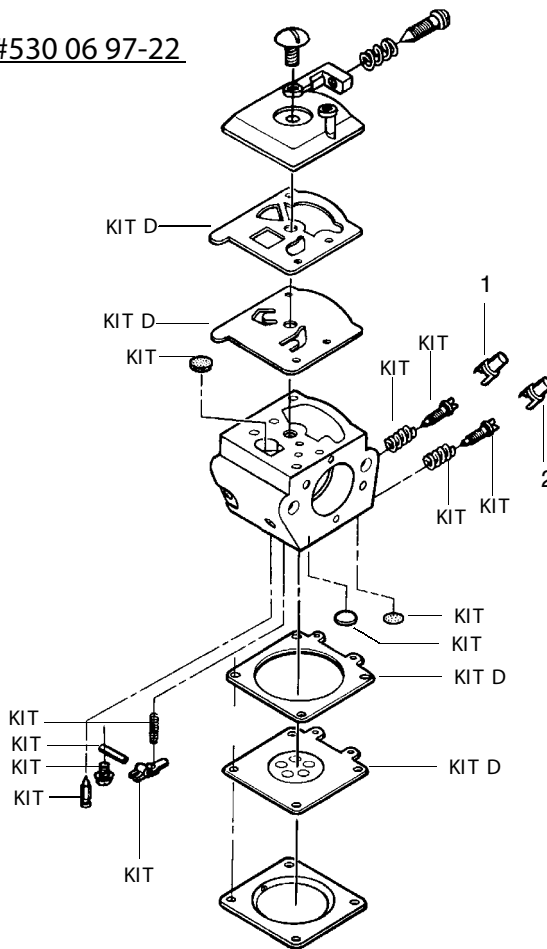

Carburetor Assembly – WT-391 – #530 06 97-22

Ref.	Part No.	Description
1.	530 03 84-79	Limiter Cap—High
2.	530 03 84-78	Limiter Cap—Low
3.	530 06 98-26	Carburetor Repair Kit (KIT= Indicates Contents) & Includes Limiter Caps
4.	530 06 98-44	Gasket/Diaphragm Kit (D= Indicates Contents)

Kit - Carburetor Assembly No. 530 07 16-21 - WT-625

Note: No Repair kits are available for this carburetor, please order the complete assembly part number 530-071621 - WT-625