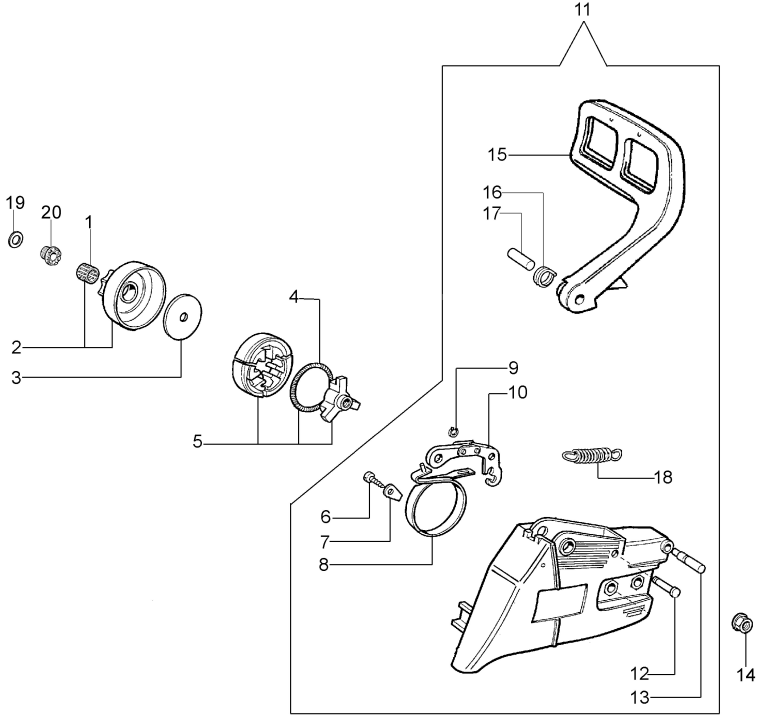

940 Chainsaw

Documents

Clutch

Illustration Clutch

Ref.Nu	Qty	Part number	Description	Validity from	Validity till	Notes	Bulletin
1	1	50030372	Roller cage				
2	1	50050136A	Chain sprocket 3/8				
3	1	004000352R	Washer				
4	1	094500029AR	Spring				
5	1	094000129AR	Clutch				
6	1	3960070AR	Screw				
7	1	50050125R	Plate				
8	1	50050039R	Brake band				
9	1	3026003R	Ring				
10	1	097000146	Lever				
11	1	50052002AR	Chain cover				
12	1	097000106R	Plug				
13	1	50050064R	Pin				
14	2	50010148R	Nut				
15	1	50050040R	Guard				
16	1	50010088AR	Spring				
17	1	50050066	Plug				
18	1	095000219AR	Spring				
19	1	004400285	Washer				
20	1	50050025R	Worm gear 3/8				