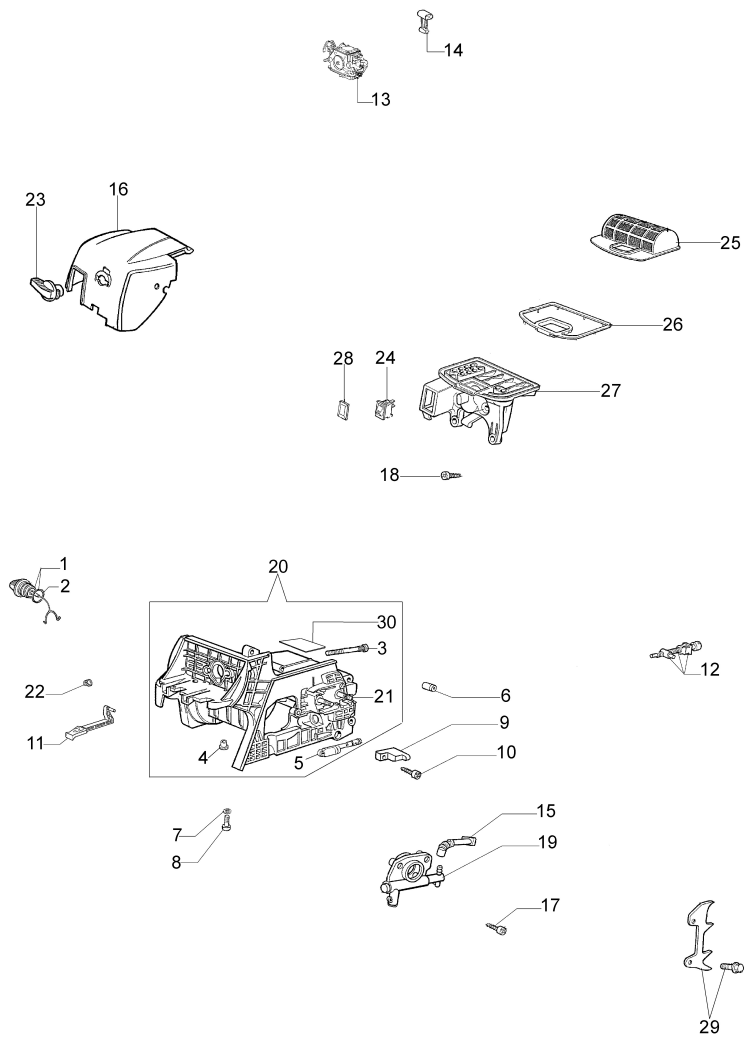

## 940 Chainsaw

## Documents

Crankcase and air filter

---

Illustration Crankcase and air filter

## Illustration Crankcase and air filter

Ref.Nu	Qty	Part number	Description	Validity from	Validity till	Notes	Bulletin
1	1	50052005R	Tank cap				
2	1	3049025	O-ring				
3	2	094600262AR	Tie rod				
4	4	50050067R	Spacer				
5	1	50052006B	Oil filter				
6	1	097000229R	Breather valve				
7	4	3833073R	Washer				
8	4	3860096R	Screw				
9	1	094600369R	Guard				
10	1	094600041AR	Screw				
11	1	50050269B	Starter lever				
12	1	50050133	Chain tensioner kit				
13	1	50050260	Carburetor WT-562				
14	1	50050121	Screw guide				
15	1	50050049R	Tube				
16	1	50050037	Cover				
17	3	3960074	Screw				
18	2	3960057R	Screw				
19	1	50050020R	Oil pump				
20	1	50060091AR	Crankcase				
21	2	50050052R	Stud				
22	1	3914003R	Nut				
23	1	50050034	Knob				
24	1	2317021R	Switch				
25	1	50050036AR	Air filter				BT1-019-07/07
25	1	50050331R	Air filter optional				BT1-019-07/07
26	1	50050056BR	Gasket				
27	1	50050035C	Support				
28	1	2317013	Guard				

## Illustration Crankcase and air filter

---

Ref.Nu	Qty	Part number	Description	Validity from	Validity till	Notes	Bulletin
29	1	50062023	Spike				
30	1	50050122R	Guard				