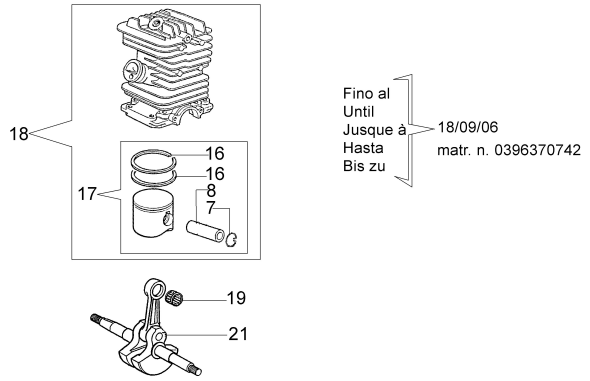

940 Chainsaw

Documents

Engine

Illustration Engine

Ref.Nu	Qty	Part number	Description	Validity from	Validity till	Notes	Bulletin
1	1	3055114	Spark plug				
2	2	50050032	Screw				
3	4	3801051R	Screw				
4	2	3960073R	Screw				
5	1	50272004R	Seal ring				
6	2	50110043AR	Spacer				BT4-124-02/07
7	2	004900061R	Ring				
8	1	50050222	Piston pin				
9	1	094600103	Band				
10	1	50110045R	Crankshaft				BT4-124-02/07
11	2	50060076	Gasket				
12	1	50050010R	Manifold				
13	2	3914003R	Nut				
14	2	094000006R	Bearing				
15	1	50050027A	Muffler				
16	1	074000405R	Piston ring				
17	1	50060027A	Piston assy Ø40				
18	1	50060028B	Cylinder				
19	1	3037013	Bearing				
20	1	3050024AR	Seal ring				
21	1	50050001	Crankshaft				
22	1	50050016AR	Cover				
23	1	50110044R	Bearing				BT4-124-02/07
24	1	50110047R	Piston pin				BT4-124-02/07
25	1	50120034A	Piston assy Ø40				BT4-124-02/07
26	1	50060103	Complete cylinder Ø40				BT4-124-02/07