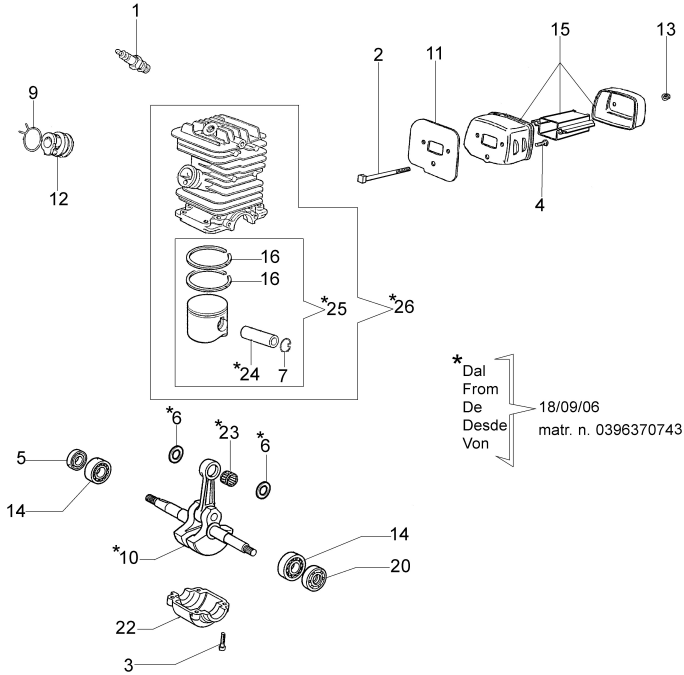

940 Chainsaw

Documents

Engine

Illustration Engine

Ref.Nu	Qty	Part number	Description	Validity from	Validity till	Notes	Bulletin
1	1	3055114	Spark plug				
2	2	50050032	Screw				
3	4	3801051R	Screw				
4	2	3960073R	Screw				
5	1	50272004R	Seal ring				
6	2	50110043AR	Spacer				BT4-124-02/07
7	2	004900061R	Ring				
8	1	50050222	Piston pin				
9	1	094600103	Band				
10	1	50110045R	Crankshaft				BT4-124-02/07
11	2	50060076	Gasket				
12	1	50050010R	Manifold				
13	2	3914003R	Nut				
14	2	094000006R	Bearing				
15	1	50050027A	Muffler				
16	1	074000405R	Piston ring				
17	1	50060027A	Piston assy Ø40				
18	1	50060028B	Cylinder				
19	1	3037013	Bearing				
20	1	3050024AR	Seal ring				
21	1	50050001	Crankshaft				
22	1	50050016AR	Cover				
23	1	50110044R	Bearing				BT4-124-02/07
24	1	50110047R	Piston pin				BT4-124-02/07
25	1	50120034A	Piston assy Ø40				BT4-124-02/07
26	1	50060103	Complete cylinder Ø40				BT4-124-02/07