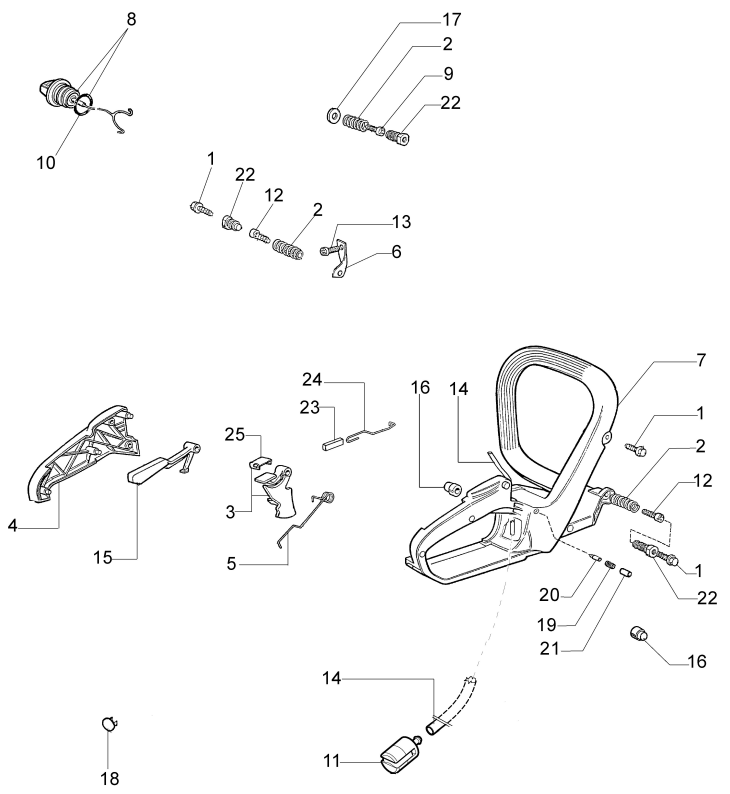

## 940 Chainsaw

## Illustration Handle

---

Ref.Nu	Qty	Part number	Description	Validity from	Validity till	Notes	Bulletin
1	3	097000061AR	Screw				
2	3	50050047AR	Spring				
3	1	50052044	Throttle kit				
4	1	50050214AR	Cover				
5	1	097000028R	Spring				
6	1	50050123R	Strap				
7	1	50120029R	Fuel tank				
8	2	50052005R	Tank cap				
9	2	3960073R	Screw				
10	2	3049025	O-ring				
11	1	094600450R	Fuel filter				
12	4	094600041AR	Screw				
13	1	3960057R	Screw				
14	1	50050070AR	Tube				
15	1	50050046AR	Lever				
16	2	50010061R	AV-mount				
17	1	3918010R	Washer				
18	1	50050072	Cap				
19	1	094500575R	Spring				
20	1	094500577AR	Breather valve				
21	1	50050071R	Breather valve				
22	3	50050182R	Support				
23	1	50070197A	Knob				
24	1	50050044A	Throttle rod				
25	1	50050119	Plate				