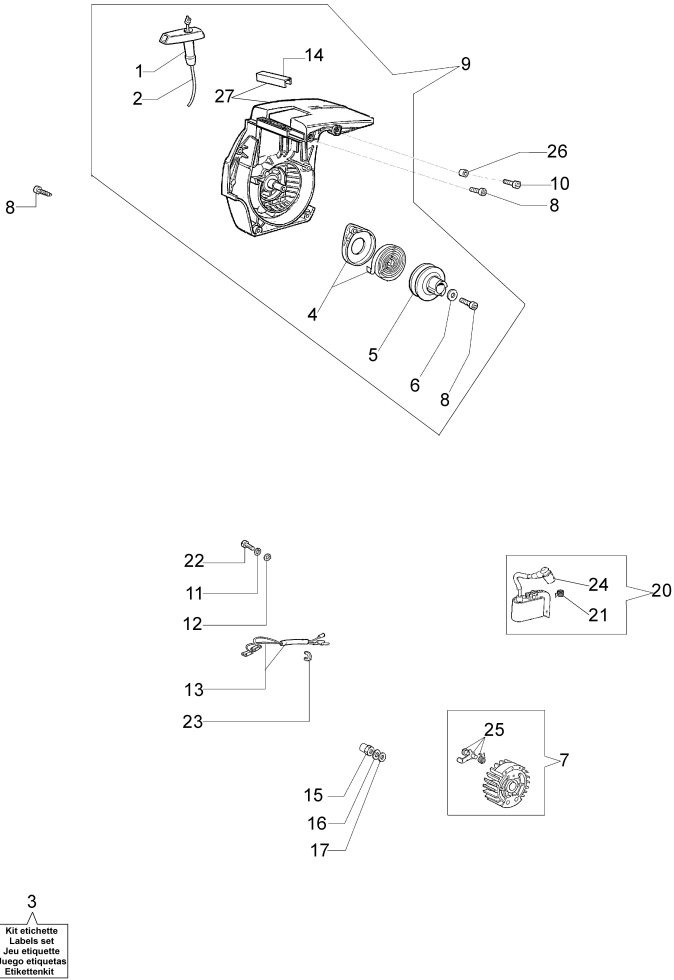

940 Chainsaw

Documents

Starter assy

Illustration Starter assy

Illustration Starter assy

Ref.Nu	Qty	Part number	Description	Validity from	Validity till	Notes	Bulletin
1	1	097000064AR	Starter handle				
2	1	50070123R	Starter rope				
3	1	50060031	Labels kit				
4	1	50050073R	Spring				
5	1	50050017AR	Starter pulley				
6	1	094500034R	Washer				
7	1	50050240R	Flywheel				
8	1	3960057R	Screw				
9	1	50110086	Starter assy				
10	1	3960082BR	Screw				
11	1	006000315R	Washer				
12	1	3916004R	Washer				
13	1	50050081	Cable				
14	1	50050148	Plate				
15	1	50050261	Nut				BT4-122-01/07
16	1	3833080R	Washer				
17	1	3916009R	Washer				
20	1	50050013AR	Ignition coil				
21	1	50050127	Spring				
22	1	3960075R	Screw				
23	1	005000347AR	Grommet				
24	1	50050126	Spark plug cap				
25	1	50072029	Pawl				
26	1	50050124	Spacer				
27	1	50110087	Starter assy				