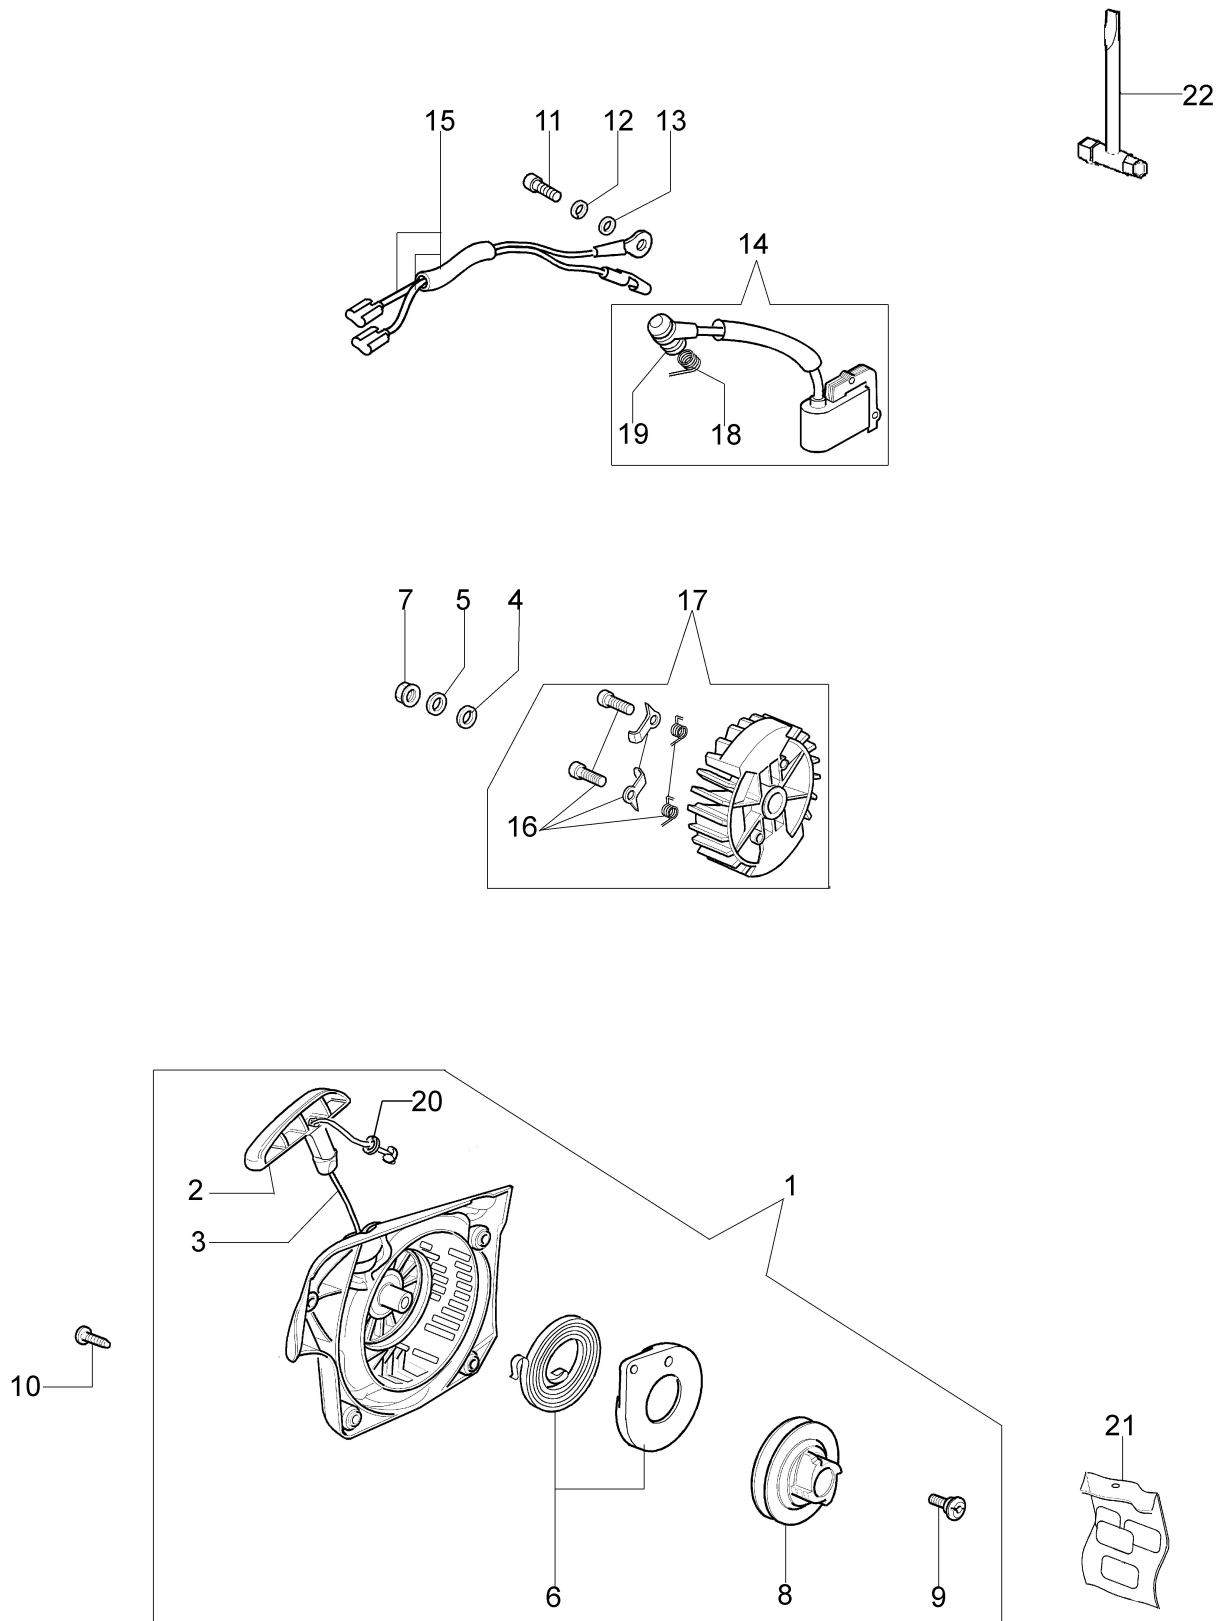

Illustration Engine

Ref.Nu	Qty	Part number	Description	Validity from	Validity till	Notes	Bulletin
1	1	50050010R	Manifold				
2	1	094600103	Band				
3	4	3891010R	Screw				
4	4	006000315R	Washer				
5	1	50230060R	Flange				
6	1	50230012R	Decompressor				
7	1	50170027R	Muffler				
8	3	3860117R	Screw				
9	2	004900061R	Ring				
10	1	50230011R	Piston pin				
11	2	50070128R	Piston ring Ø42				
12	1	50232010	Piston assy Ø42				
13	1	50272004R	Seal ring				
14	2	094000006R	Bearing				
15	1	3050024AR	Seal ring				
16	2	50110043AR	Spacer				
17	1	50110044R	Bearing				
18	1	50230082R	Crankshaft				
19	1	50050016AR	Cover				
20	4	3801051R	Screw				
21	1	50232020R	Short block				
22	1	50170031R	Gasket				
23	1	50232023	Complete cylinder Ø42				
24	1	3055120	Spark plug				

Illustration Starter assy

Ref.Nu	Qty	Part number	Description	Validity from	Validity till	Notes	Bulletin
1	1	50230019R	Starter assy				
2	1	50170017R	Starter handle				
3	1	50070123R	Starter rope				
4	1	3916009R	Washer				
5	1	3833080R	Washer				
6	1	50050073R	Spring				
7	1	004000142R	Nut				
8	1	50230045R	Pulley				
9	1	50160024	Screw				
10	4	3960115R	Screw				
11	2	3960075R	Screw				
12	2	006000315R	Washer				
13	2	3916004R	Washer				
14	1	2501020R	Ignition coil				
15	1	50170090R	Cable				
16	1	50072029	Pawl				
17	1	50170015R	Flywheel				
18	1	50050127	Spring				
19	1	50050126	Spark plug cap				
20	1	006000829	Washer				
21	1	50232013	Labels kit				
22	1	2304017	Wrench 13x16				