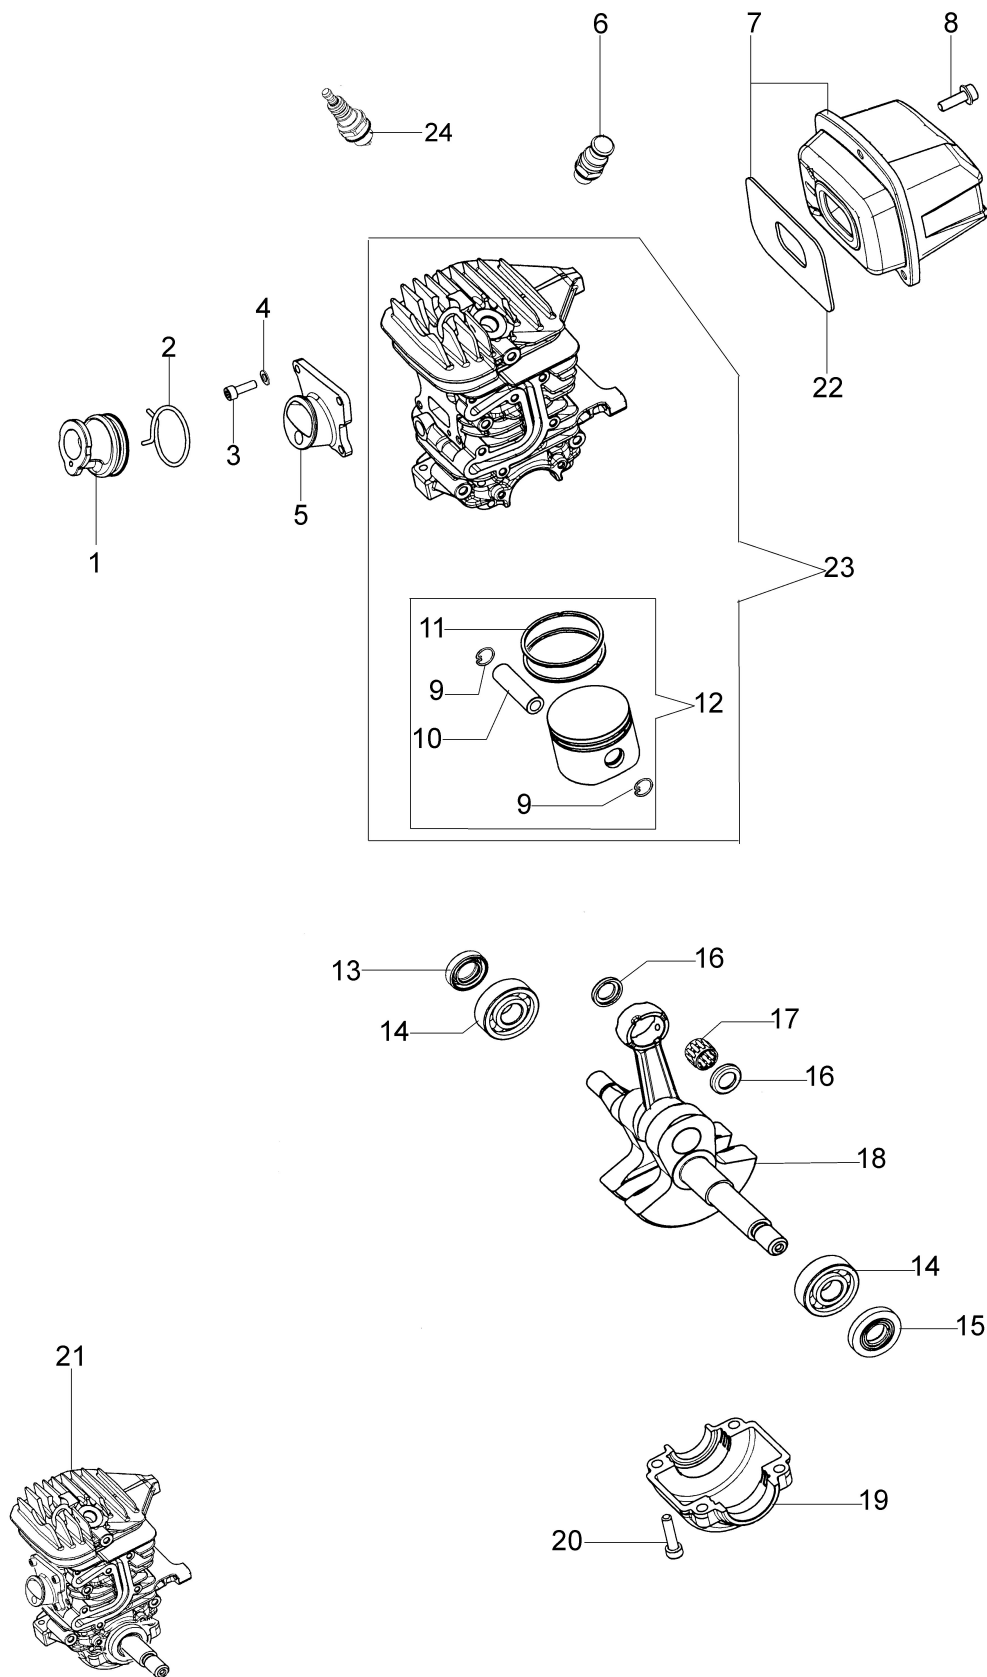

Illustration Engine

Ref.Nu	Qty	Part number	Description	Validity from	Validity till	Notes	Bulletin
1	1	50050010R	Manifold				
2	1	094600103	Band				
3	4	3891010R	Screw				
4	4	006000315R	Washer				
5	1	50230060R	Flange				
6	1	50230012R	Decompressor				
7	1	50170027R	Muffler				
8	3	3860117R	Screw				
9	2	004900061R	Ring				
10	1	50230011R	Piston pin				
11	2	50070128R	Piston ring Ø42				
12	1	50232010	Piston assy Ø42				
13	1	50272004R	Seal ring				
14	2	094000006R	Bearing				
15	1	3050024AR	Seal ring				
16	2	50110043AR	Spacer				
17	1	50110044R	Bearing				
18	1	50230082R	Crankshaft				
19	1	50050016AR	Cover				
20	4	3801051R	Screw				
21	1	50232020R	Short block				
22	1	50170031R	Gasket				
23	1	50232023	Complete cylinder Ø42				
24	1	3055120	Spark plug				

Illustration Starter assy

Ref.Nu	Qty	Part number	Description	Validity from	Validity till	Notes	Bulletin
1	1	50230019R	Starter assy				
2	1	50170017R	Starter handle				
3	1	50070123R	Starter rope				
4	1	3916009R	Washer				
5	1	3833080R	Washer				
6	1	50050073R	Spring				
7	1	004000142R	Nut				
8	1	50230045R	Pulley				
9	1	50160024	Screw				
10	4	3960115R	Screw				
11	2	3960075R	Screw				
12	2	006000315R	Washer				
13	2	3916004R	Washer				
14	1	2501020R	Ignition coil				
15	1	50170090R	Cable				
16	1	50072029	Pawl				
17	1	50170015R	Flywheel				
18	1	50050127	Spring				
19	1	50050126	Spark plug cap				
20	1	006000829	Washer				
21	1	50232013	Labels kit				
22	1	2304017	Wrench 13x16				