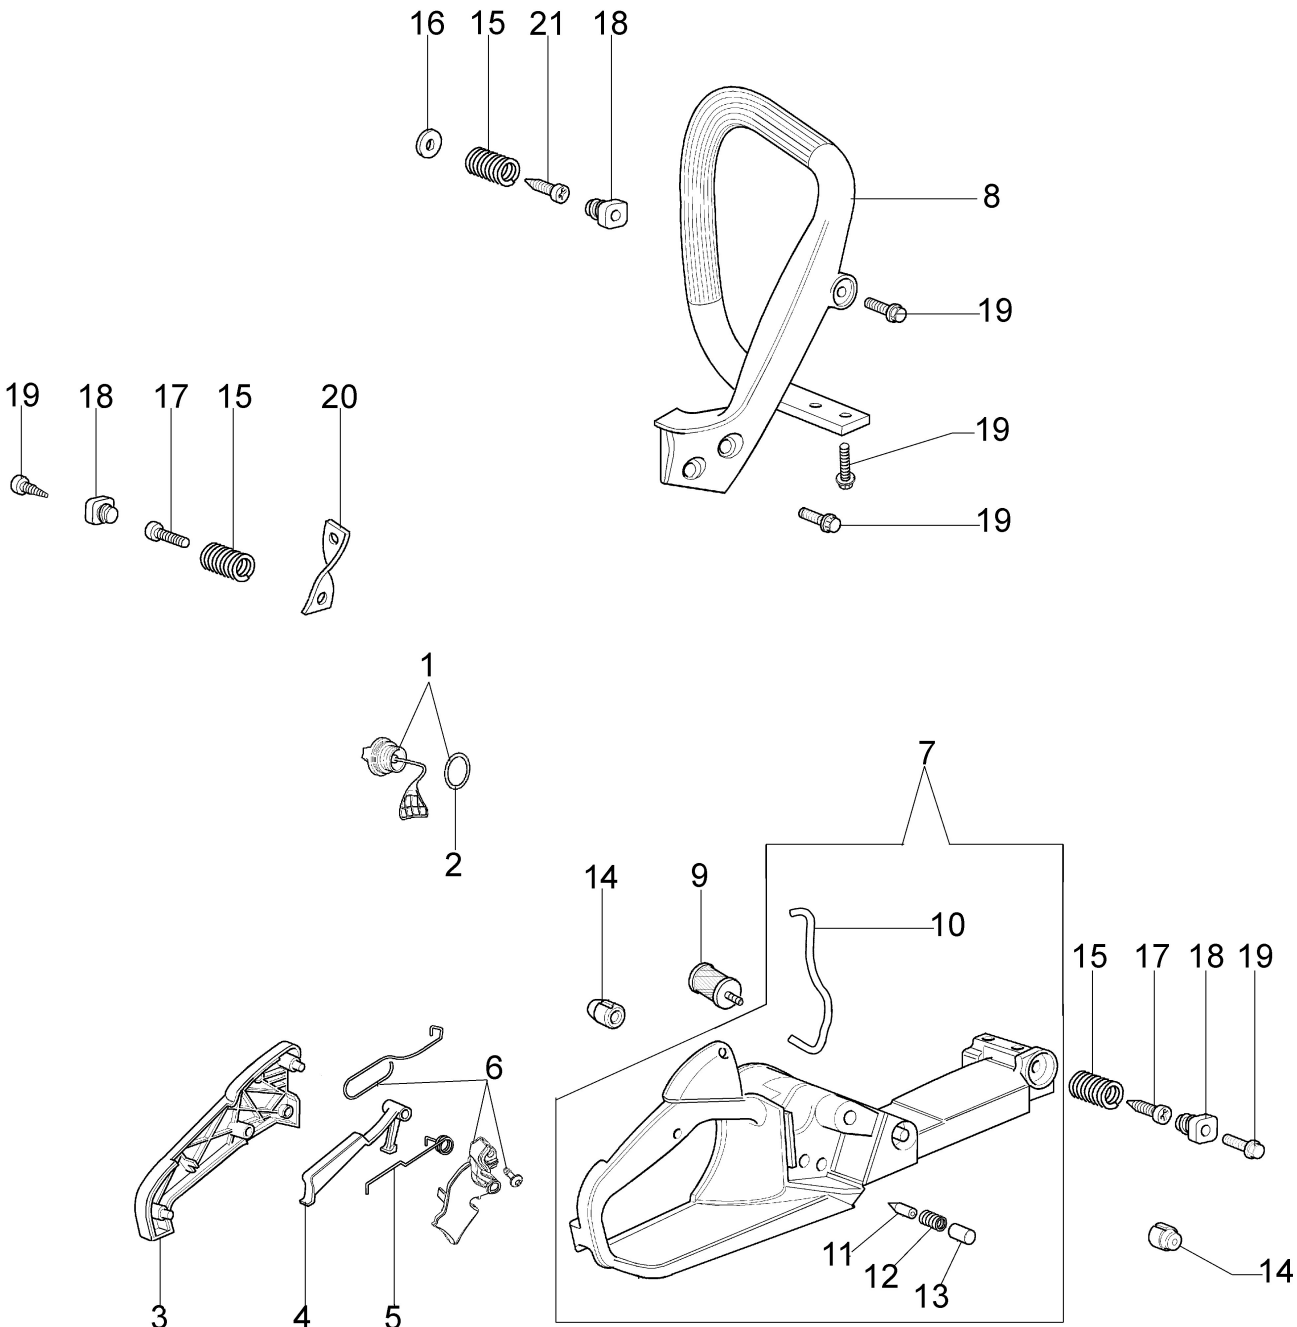

Illustration Tank and handle

Illustration Tank and handle

Ref.Nu	Qty	Part number	Description	Validity from	Validity till	Notes	Bulletin
1	1	50052005R	Tank cap				
2	1	3049047R	O-ring				
3	1	50170024R	Cover				
4	1	50050046AR	Lever				
5	1	097000028R	Spring				
6	1	50170248A	Throttle kit				
7	1	50172007AR	Tank				
8	1	50170026R	Handle				
9	1	094600450R	Fuel filter				
10	1	50170152R	Tube				
11	1	094500577AR	Breather valve				
12	1	094500575R	Spring				
13	1	50050071R	Breather valve				
14	2	50010061R	AV-mount				
15	3	50050047AR	Spring				
16	1	3918010R	Washer				
17	2	3960115R	Screw				
18	3	50170034R	Support				
19	7	3960099R	Screw				
20	1	50050123R	Strap				
21	1	3960073R	Screw				

Illustration Clutch and brake

Ref.Nu	Qty	Part number	Description	Validity from	Validity till	Notes	Bulletin
1	1	50170039R	Chain cover assy				
2	1	50170040R	Guard				
3	1	095000219AR	Spring				
4	1	50010088AR	Spring				
5	2	3960070AR	Screw				
6	1	50050125R	Plate				
7	1	50050039R	Brake band				
8	1	097000146	Lever				
9	1	50050064R	Pin				
10	1	004000352R	Washer				
11	2	50010148R	Nut				
12	1	094500029AR	Spring				
13	1	094000129AR	Clutch				
14	1	50060033A	Chain sprocket .325				
15	1	004400285	Washer				
16	1	50060008R	Worm gear .325				
17	1	50030372	Roller cage				
18	1	50162017A	Chain tensioner kit				
19	1	50170044R	Cover				
20	1	097000106R	Plug				
21	1	50050066	Plug				
22	1	3026003R	Ring				