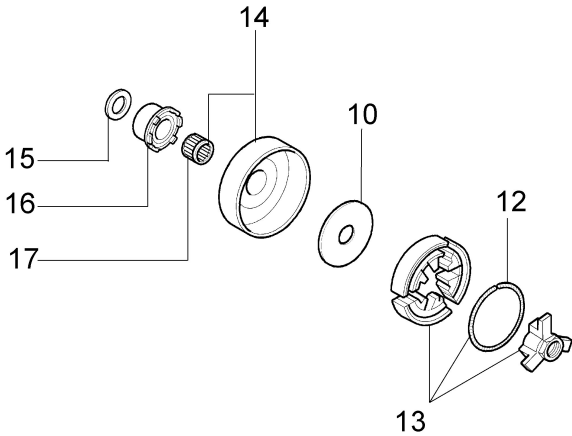

Illustration Tank and handle

Illustration Tank and handle

Ref.Nu	Qty	Part number	Description	Validity from	Validity till	Notes	Bulletin
1	1	50052005R	Tank cap				
2	1	3049047R	O-ring				
3	1	50170024R	Cover				
4	1	50050046AR	Lever				
5	1	097000028R	Spring				
6	1	50170248A	Throttle kit				
7	1	50172007AR	Tank				
8	1	50170026R	Handle				
9	1	094600450R	Fuel filter				
10	1	50170152R	Tube				
11	1	094500577AR	Breather valve				
12	1	094500575R	Spring				
13	1	50050071R	Breather valve				
14	2	50010061R	AV-mount				
15	3	50050047AR	Spring				
16	1	3918010R	Washer				
17	2	3960115R	Screw				
18	3	50170034R	Support				
19	7	3960099R	Screw				
20	1	50050123R	Strap				
21	1	3960073R	Screw				

Illustration Clutch and brake

Ref.Nu	Qty	Part number	Description	Validity from	Validity till	Notes	Bulletin
1	1	50170039R	Chain cover assy				
2	1	50170040R	Guard				
3	1	095000219AR	Spring				
4	1	50010088AR	Spring				
5	2	3960070AR	Screw				
6	1	50050125R	Plate				
7	1	50050039R	Brake band				
8	1	097000146	Lever				
9	1	50050064R	Pin				
10	1	004000352R	Washer				
11	2	50010148R	Nut				
12	1	094500029AR	Spring				
13	1	094000129AR	Clutch				
14	1	50060033A	Chain sprocket .325				
15	1	004400285	Washer				
16	1	50060008R	Worm gear .325				
17	1	50030372	Roller cage				
18	1	50162017A	Chain tensioner kit				
19	1	50170044R	Cover				
20	1	097000106R	Plug				
21	1	50050066	Plug				
22	1	3026003R	Ring				