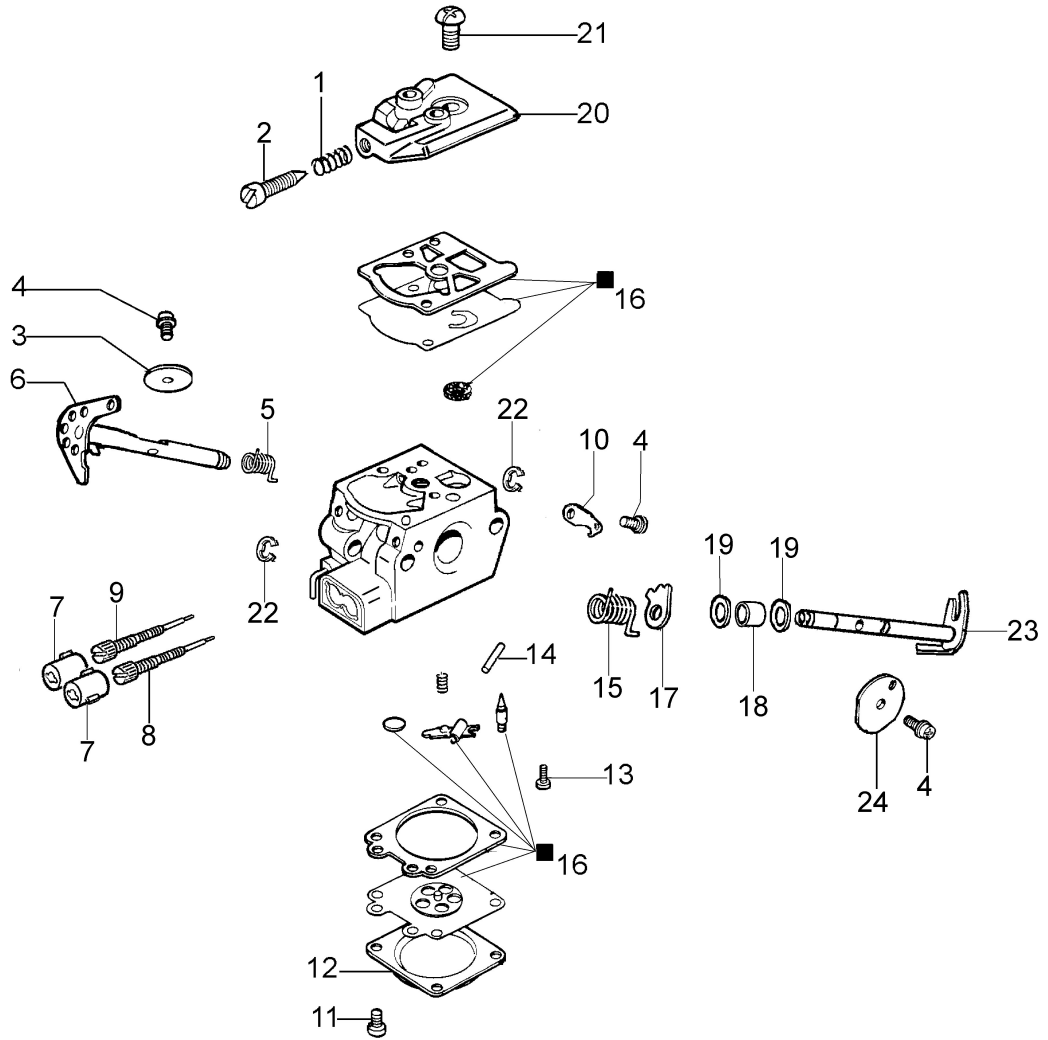

Illustration Tank and handle

Illustration Tank and handle

Ref.Nu	Qty	Part number	Description	Validity from	Validity till	Notes	Bulletin
1	1	50052005R	Tank cap				
2	1	3049047R	O-ring				
3	1	50170024R	Cover				
4	1	50050046AR	Lever				
5	1	097000028R	Spring				
6	1	50170248A	Throttle kit				
7	1	50172007AR	Tank				
8	1	50170026R	Handle				
9	1	094600450R	Fuel filter				
10	1	50170152R	Tube				
11	1	094500577AR	Breather valve				
12	1	094500575R	Spring				
13	1	50050071R	Breather valve				
14	2	50010061R	AV-mount				
15	3	50050047AR	Spring				
16	1	3918010R	Washer				
17	2	3960115R	Screw				
18	3	50170034R	Support				
19	7	3960099R	Screw				
20	1	50050123R	Strap				
21	1	3960073R	Screw				

Illustration Clutch and brake

Ref.Nu	Qty	Part number	Description	Validity from	Validity till	Notes	Bulletin
1	1	50170039R	Chain cover assy				
2	1	50170040R	Guard				
3	1	095000219AR	Spring				
4	1	50010088AR	Spring				
5	2	3960070AR	Screw				
6	1	50050125R	Plate				
7	1	50050039R	Brake band				
8	1	097000146	Lever				
9	1	50050064R	Pin				
10	1	004000352R	Washer				
11	2	50010148R	Nut				
12	1	094500029AR	Spring				
13	1	094000129AR	Clutch				
14	1	50060033A	Chain sprocket .325				
15	1	004400285	Washer				
16	1	50060008R	Worm gear .325				
17	1	50030372	Roller cage				
18	1	50162017A	Chain tensioner kit				
19	1	50170044R	Cover				
20	1	097000106R	Plug				
21	1	50050066	Plug				
22	1	3026003R	Ring				