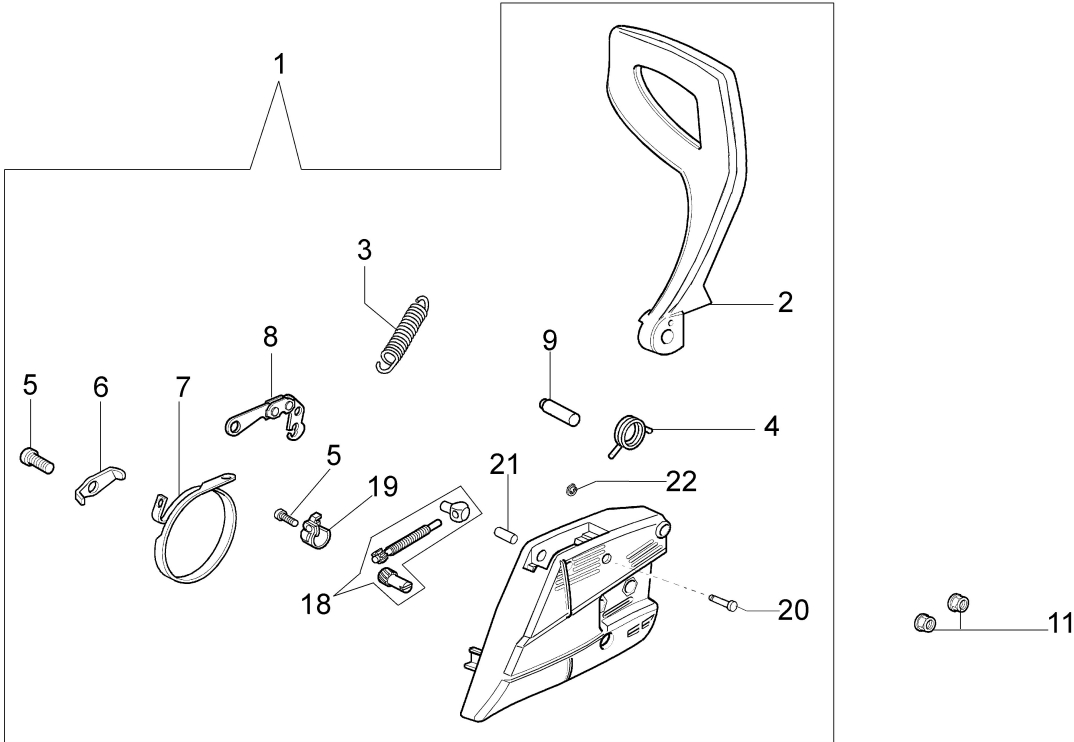

Illustration Tank and handle

Illustration Tank and handle

Ref.Nu	Qty	Part number	Description	Validity from	Validity till	Notes	Bulletin
1	1	50052005R	Tank cap				
2	1	3049047R	O-ring				
3	1	50170024R	Cover				
4	1	50050046AR	Lever				
5	1	097000028R	Spring				
6	1	50170248A	Throttle kit				
7	1	50172007AR	Tank				
8	1	50170026R	Handle				
9	1	094600450R	Fuel filter				
10	1	50170152R	Tube				
11	1	094500577AR	Breather valve				
12	1	094500575R	Spring				
13	1	50050071R	Breather valve				
14	2	50010061R	AV-mount				
15	3	50050047AR	Spring				
16	1	3918010R	Washer				
17	2	3960115R	Screw				
18	3	50170034R	Support				
19	7	3960099R	Screw				
20	1	50050123R	Strap				
21	1	3960073R	Screw				

Illustration Clutch and brake

Ref.Nu	Qty	Part number	Description	Validity from	Validity till	Notes	Bulletin
1	1	50170039R	Chain cover assy				
2	1	50170040R	Guard				
3	1	095000219AR	Spring				
4	1	50010088AR	Spring				
5	2	3960070AR	Screw				
6	1	50050125R	Plate				
7	1	50050039R	Brake band				
8	1	097000146	Lever				
9	1	50050064R	Pin				
10	1	004000352R	Washer				
11	2	50010148R	Nut				
12	1	094500029AR	Spring				
13	1	094000129AR	Clutch				
14	1	50060033A	Chain sprocket .325				
15	1	004400285	Washer				
16	1	50060008R	Worm gear .325				
17	1	50030372	Roller cage				
18	1	50162017A	Chain tensioner kit				
19	1	50170044R	Cover				
20	1	097000106R	Plug				
21	1	50050066	Plug				
22	1	3026003R	Ring				