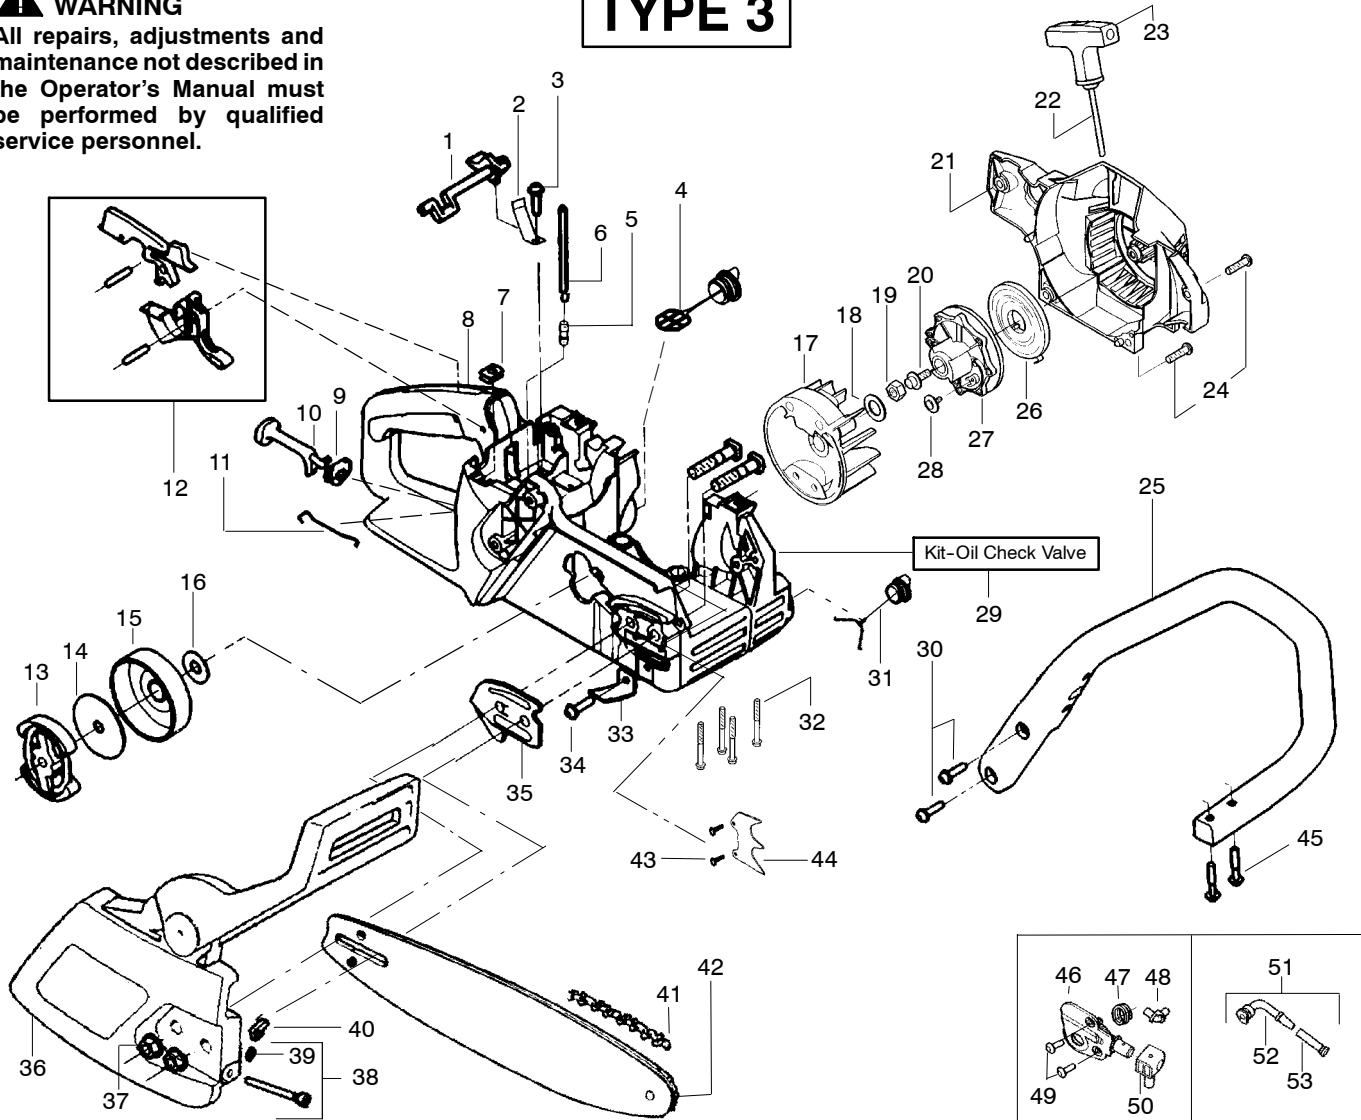

WARNING

All repairs, adjustments and maintenance not described in the Operator's Manual must be performed by qualified service personnel.

TYPE 3

Ref.	Part No.	Description	Ref.	Part No.	Description	Ref.	Part No.	Description
1.	530038227	Lever-Switch (Includes Pin)	21.	530049335	Housing-Fan	40.	530015826	Pin-Bar Adjust
2.	530016149	Spring-Switch	22.	530069232	Kit-Rope	41.	952051211	Chain-16"
3.	530015775	Screw	23.	530056402	Handle-Starter	42.	530044692	Bar-16"
4.	530047192	Assy-Fuel Cap	24.	530015892	Screw	43.	530015805	Screw
5.	530023877	Fitting	25.	530056798	Handle-Front	44.	530014381	Kit-Spike (incl. #43)
6.	530069216	Kit-Fuel Line (Large)	26.	530027531	Spring-Starter	45.	530015940	Screw
7.	530015922	Nut-Speed	27.	530037817	Pulley-Starter	46.	530071259	Kit-Oil Pump (incl 45,46,48)
8.	530056735	Assy-Chassis	28.	530016080	Screw	47.	530037820	Gear-Worm Spring
9.	530038406	Grommet-Choke Knob	29.	530071666	Kit-Oil Check Valve	48.	530049477	Elbow-Oil Pickup
10.	530047989	Lever-Choke	30.	530015814	Assy-Oil Cap	49.	530016064	Screw
11.	530037809	Wire-Throttle	31.	530010846	Screw	50.	530019206	Seal Block
12.	530071832	Kit-Trigger & Lockout	32.	530016132	Chain Catcher	51.	530047663	Assy-Oil-Pickup (Incl. 52-53)
13.	530014949	Assy. - Clutch	33.	530029850	Screw	52.	530038373	Pickup-Oiler
14.	530015611	Washer-Clutch	34.	530015814	Plate-Bar Mounting	53.	530056533	Filter-Oil
15.	530047061	Assy-Drum W/brg.	35.	530038238	Assy-Chain Brake			
16.	530015907	Washer - Thrust	36.	530054739	Nut-Bar Mounting			
17.	530039187	Assy-Flywheel	37.	530015917	Kit-Bar Adjust (incl. 39,40)			
18.	530015127	Washer-Flywheel	38.	530069611	Retainer-Bar Adjust			
19.	530016134	Nut-Flywheel						
20.	530015920	Screw						

✓ = NEW PART NUMBER FOR THIS IPL

* = REFER TO THE SERVICE REFERENCE INDICATED FOR MORE INFORMATION. (LOCATED AT END OF IPL)