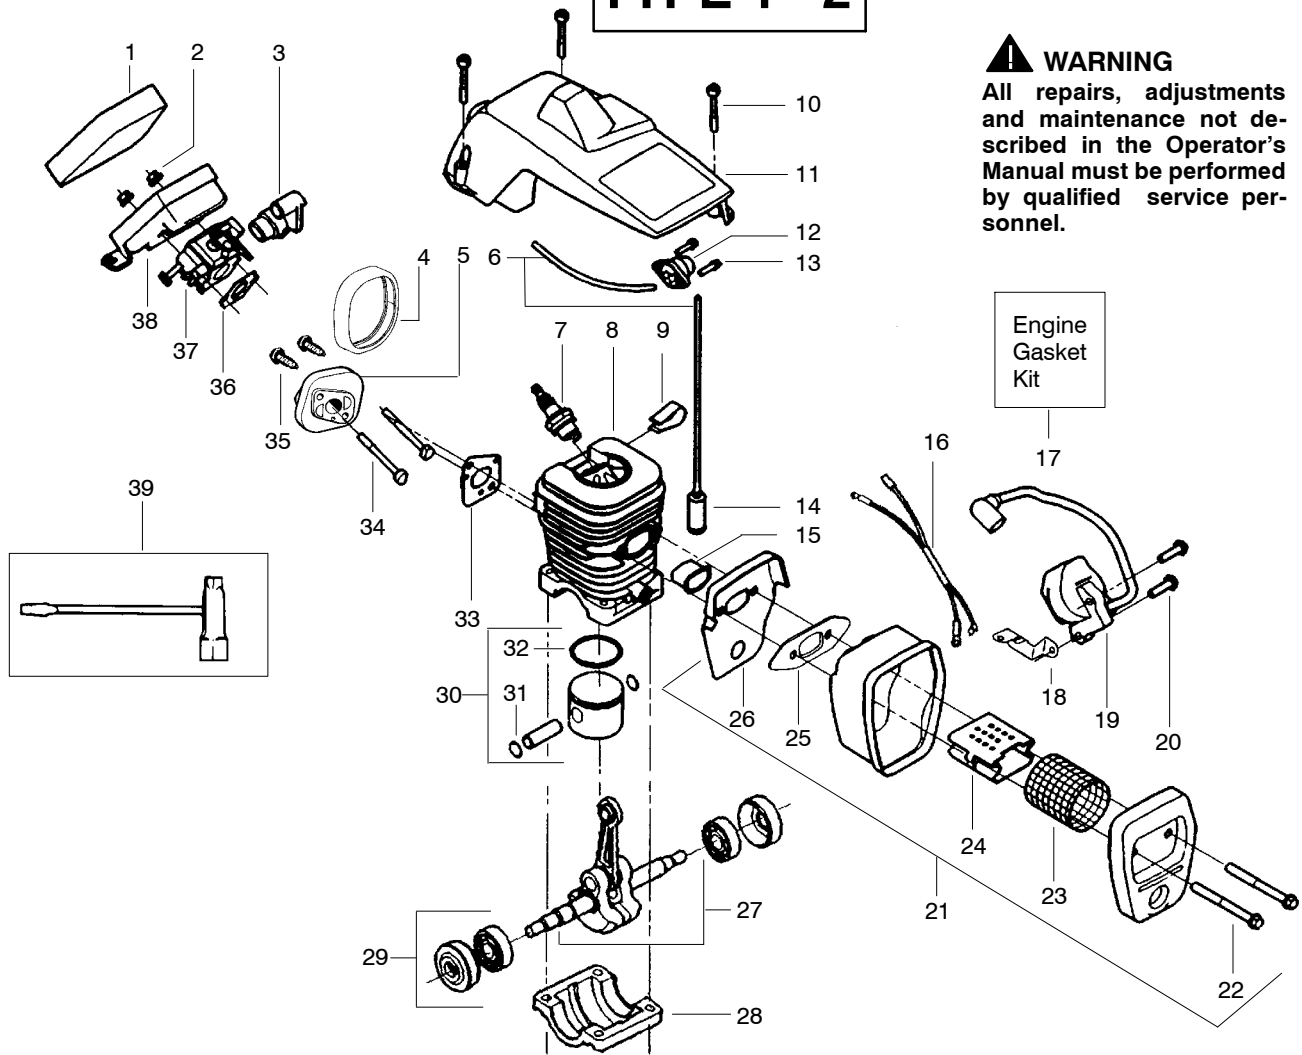

TYPE 1-2

Ref.	Part No.	Description	Ref.	Part No.	Description	Ref.	Part No.	Description
1.	530037793	Foam – Air Filter	17.	530069608	Kit – Engine Gasket (Incl. 25, 33 & 36)	32.	530029805	Ring – Piston
2.	530016101	Nut	18.	530047442	Strap – Ground	33.	530069608	Gasket – Adapter(kit)
3.	530049244	Grommet – Carb Adjust	19.	530039198	Module – Ignition	34.	530016187	Screw
4.	530054144	Seal – Carb Adapter	20.	530015814	Screw	35.	530016386	Screw
5.	530049700	Adapter – Carb.	21.	530047207	Assy – Muffler (Incl. 22 – 26)	36.	530069608	Gasket – Carb.(kit)
6.	530069247	Kit – Fuel Line (Small)	22.	530016132	Screw	37.	---	Kit – Carburetor (WT – 324)
7.	952030150	Spark Plug (RCJ – 7Y)	23.	530036103	Screen – Spark		530069703	(W – 14A)
8.	530069606	Kit – Cylinder	24.	530037813	Diffuser – Muffler	38.	530037804	Housing – Air Filter
9.	530016136	Clip – High Tension Lead	25.	530069608	Gasket – Muffler (kit)	39.	530031135	Scrench
10.	530016153	Screw	26.	530049870	Backplate – Muffler		Not Shown	
11.	530071310	Kit – Cylinder Shield	27.	530047062	Assy. – Crankshaft		---	Operator Manual
12.	530047213	Assy – Air Purge	28.	530037935	Cap – Crankcase		530163655	English Version
13.	530015780	Screw	29.	530056363	Assy. – Seal & Bearing		530163656	Russian Version
14.	530095646	Assy – Fuel Pick – up	30.	530069604	Kit – Piston (Incl. 31 & 32)		530056654	Decal – Warning
15.	530037652	Insulator – Heat	31.	530015697	Retainer – Piston Pin			
16.	530052296	Assy. – Wire Harness						

✓ = NEW PART NUMBER FOR THIS IPL   * = REFER TO THE SERVICE REFERENCE INDICATED FOR MORE INFORMATION. (LOCATED AT END OF IPL)
● = THESE PARTS ARE ILLUSTRATED FOR CLARITY. ORDER COMPLETE ASSEMBLY.