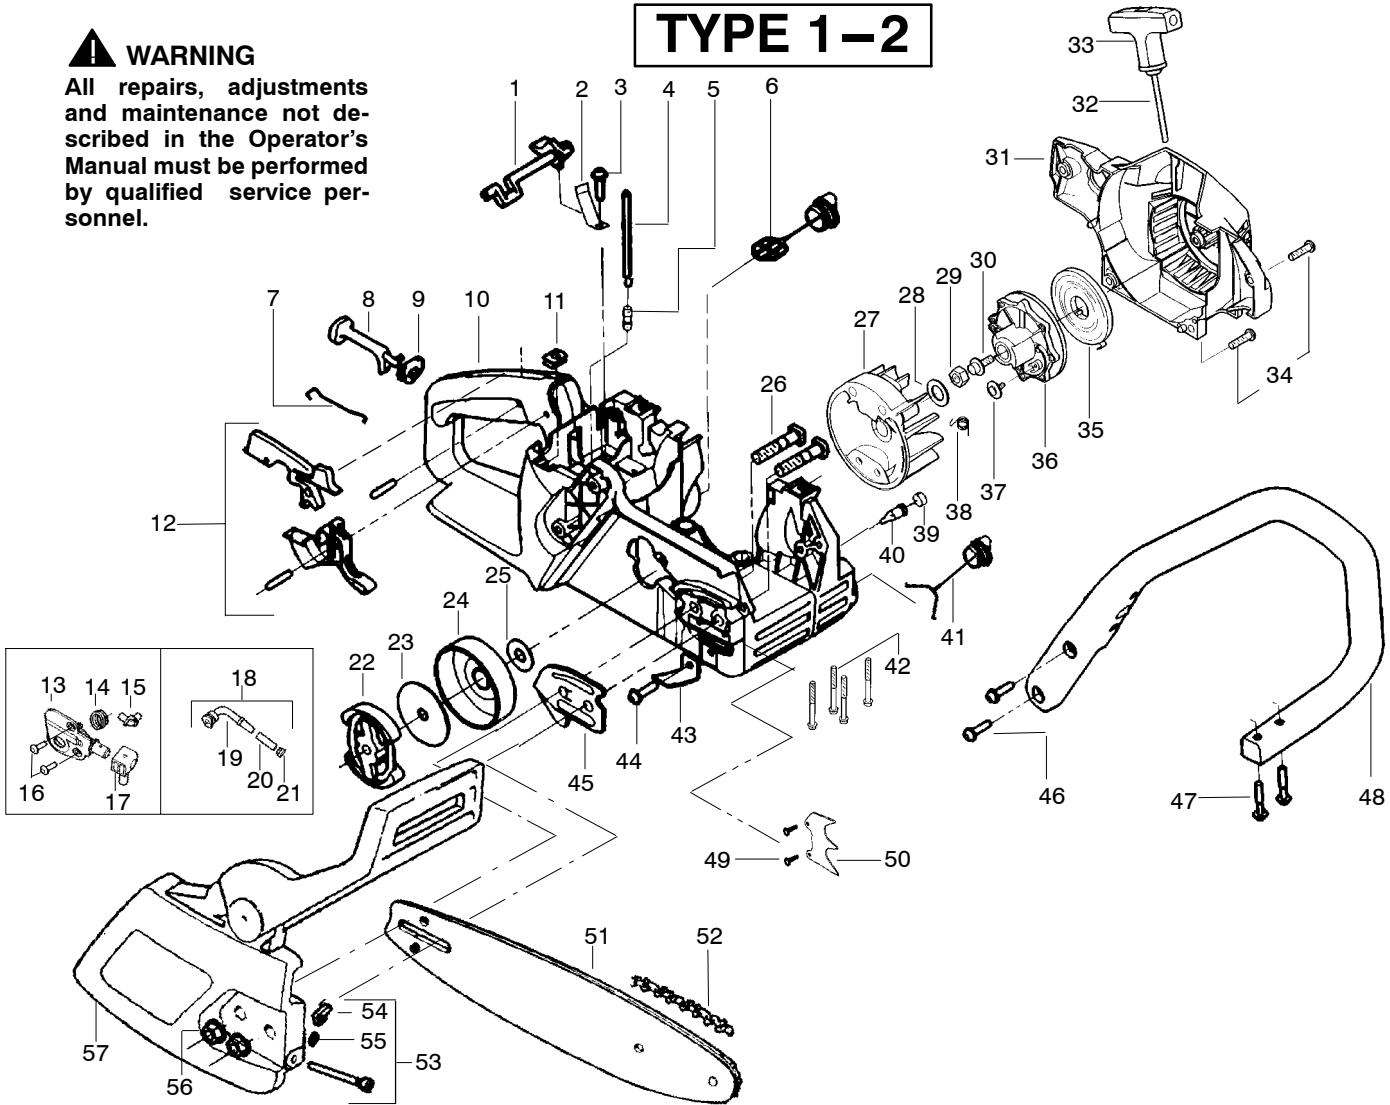

**⚠ WARNING**

All repairs, adjustments and maintenance not described in the Operator's Manual must be performed by qualified service personnel.

**TYPE 1-2**

Ref.	Part No.	Description	Ref.	Part No.	Description	Ref.	Part No.	Description
1.	530038227	Lever-Switch (Includes Pin)	19.	530038373	Pickup-Oiler	40.	530026119	Valve-Check
2.	530016149	Spring-Switch	20.	530037821	Filter-Oil	41.	530010846	Assy-Oil Cap
3.	530015775	Screw	21.	530030189	Plug-Oil Filter	42.	530016132	Screw
4.	530069216	Kit-Fuel Line (Large)	22.	530014949	Assy. - Clutch	43.	530029850	Chain Catcher
5.	530023877	Fitting	23.	530015611	Washer-Clutch	44.	530015814	Screw
6.	530047192	Assy-Fuel Cap	24.	530047061	Assy-Drum W/brg.	45.	530038238	Plate-Bar Mounting
7.	530037809	Wire-Throttle	25.	530015907	Washer - Thrust	46.	530015814	Screw
8.	530047989	Lever-Choke	26.	530016133	Bolt-Bar Mounting	47.	530015940	Screw
9.	530038406	Grommet-Choke Knob	27.	530039209	Assy-Flywheel	48.	530056798	Handle-Front
10.	530056735	Assy-Chassis	28.	530015127	Washer-Flywheel	49.	530015805	Screw
11.	530015922	Nut-Speed	29.	530016134	Nut-Flywheel	50.	530014381	Kit-Spike Assy
12.	530071305	Kit-Trigger & Lockout	30.	530015920	Screw	51.	530044692	Bar-16"
13.	530071259	Kit-Oil Pump (incl 14,15,17)	31.	530049335	Housing-Fan	52.	952051211	Chain-16"
14.	530037820	Gear-Worm Spring	32.	530069232	Kit-Rope	53.	530069611	Kit-Bar Adjust (incl.54,55)
15.	530049477	Elbow-Oil Pickup	33.	530037485	Handle-Starter	54.	530015826	Pin-Bar Adjust
16.	530016064	Screw	34.	530015892	Screw	55.	530038593	Retainer-Bar Adjust
17.	530019206	Seal Block	35.	530027531	Spring-Starter	56.	530015917	Nut-Bar Mounting
18.	530047663	Assy-Oil-Pickup (Incl. 19, 20 & 21)	36.	530037817	Pulley-Starter	57.	530054739	Assy-Chain Brake
			37.	530016080	Screw			
			38.	530023817	Spring - Starter Dog			
			39.	530038264	Plug - Bronze Vent			