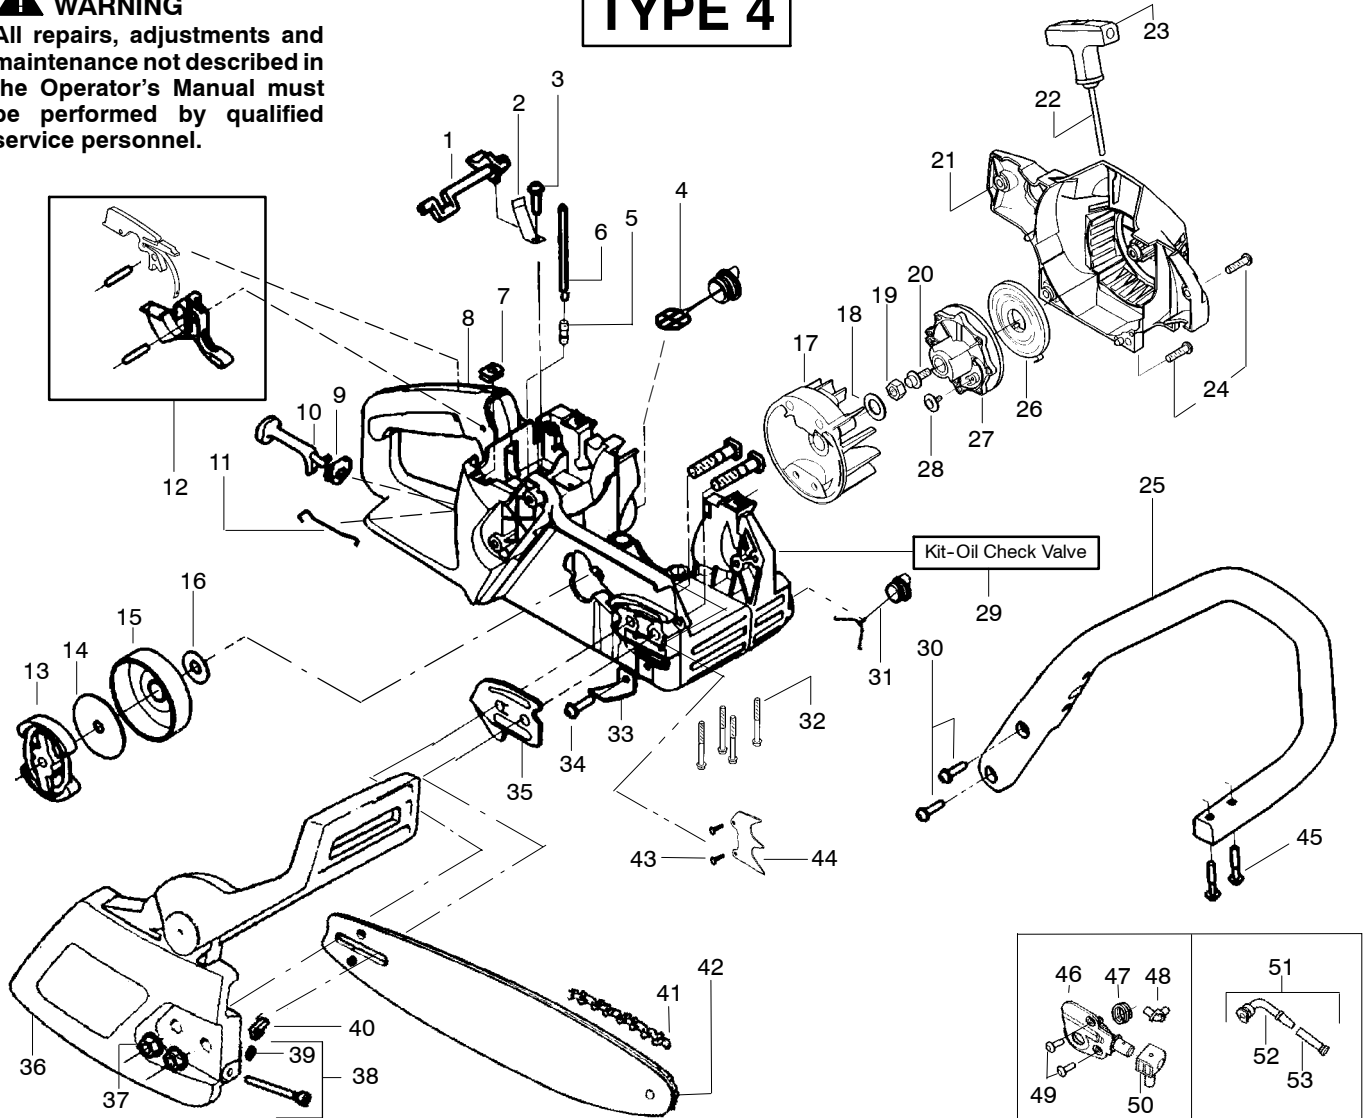

⚠ WARNING
All repairs, adjustments and maintenance not described in the Operator's Manual must be performed by qualified service personnel.

TYPE 4

Ref.	Part No.	Description	Ref.	Part No.	Description	Ref.	Part No.	Description
1.	530038227	Lever-Switch (Includes Pin)	21.	530049335	Housing-Fan	40.	530015826	Pin-Bar Adjust
2.	530016149	Spring-Switch	22.	530069232	Kit-Rope	41.	952051211	Chain-16"
3.	530015775	Screw	23.	530056402	Handle-Starter	42.	530044692	Bar-16"
4.	530047192	Assy-Fuel Cap	24.	530015892	Screw	43.	530015805	Screw
5.	530023877	Fitting	25.	530056798	Handle-Front	44.	530014381	Kit-Spike (incl. #43)
6.	530069216	Kit-Fuel Line (Large)	26.	530027531	Spring-Starter	45.	530015940	Screw
7.	530015922	Nut-Speed	27.	530037817	Pulley-Starter	46.	530071259	Kit-Oil Pump (incl 47,48,50)
8.	530057470	Assy-Chassis	28.	530016080	Screw	47.	530037820	Gear-Worm Spring
9.	530049005	Grommet-Choke Knob	29.	530071666	Kit-Oil Check Valve	48.	530049477	Elbow-Oil Pickup
10.	530047989	Lever-Choke	30.	530015814	Screw	49.	530016064	Screw
11.	530037809	Wire-Throttle	31.	530010846	Assy-Oil Cap	50.	530019206	Seal Block
12.	530071832	Kit-Trigger & Lockout	32.	530016132	Screw	51.	530047663	Assy-Oil-Pickup (Incl. 52-53)
13.	530014949	Assy. - Clutch	33.	530029850	Chain Catcher	52.	530038373	Pickup-Oiler
14.	530015611	Washer-Clutch	34.	530015814	Screw	53.	530056533	Filter-Oil
15.	530047061	Assy-Drum W/brg.	35.	530038238	Plate-Bar Mounting			
16.	530015907	Washer - Thrust	36.	545139901	Assy-Chain Brake			
17.	530047534	Assy-Flywheel	37.	530015917	Nut-Bar Mounting			
18.	530015127	Washer-Flywheel	38.	530069611	Kit-Bar Adjust (incl. 39,40)			
19.	530016134	Nut-Flywheel	39.	530038593	Retainer-Bar Adjust			
20.	530015920	Screw						

✓ = NEW PART NUMBER FOR THIS IPL

★ = REFER TO THE SERVICE REFERENCE INDICATED FOR MORE INFORMATION. (LOCATED AT END OF IPL)