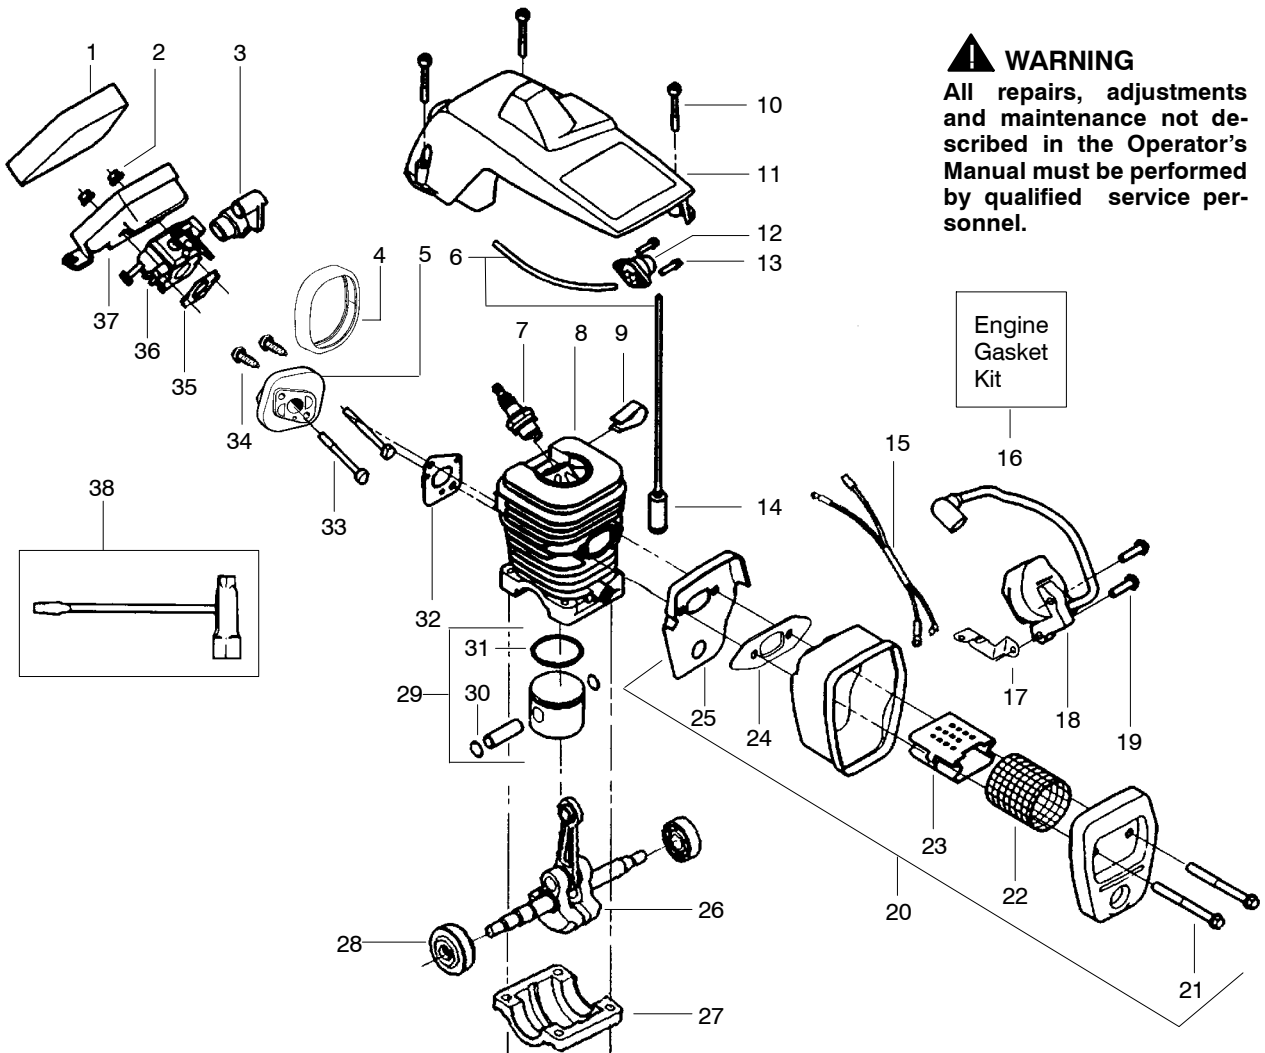

TYPE 3

⚠ WARNING
All repairs, adjustments and maintenance not described in the Operator's Manual must be performed by qualified service personnel.

Ref.	Part No.	Description	Ref.	Part No.	Description	Ref.	Part No.	Description
1.	530037793	Foam – Air Filter	17.	530047442	Strap – Ground	32.	530069608	Gasket – Adapter(kit)
2.	530016101	Nut	18.	530039198	Module – Ignition	33.	530016187	Screw
3.	530035526	Grommet – Carb Adjust	19.	530015814	Screw	34.	530016386	Screw
4.	530054144	Seal – Carb Adapter	20.	530047207	Assy – Muffler (Incl. 21 – 25)	35.	530069608	Gasket – Carb. (kit)
5.	530049700	Adapter – Carb.	21.	530016132	Screw	36.	---	Kit – Carburetor
6.	530069247	Kit – Fuel Line (Small)	22.	530036103	Screen – Spark		530071618	Zama (W – 14A)
7.	952030150	Spark Plug (RCJ – 7Y)	23.	530037813	Diffuser – Muffler	(Note: Repair kits are not available for this carburetor)		
8.	530012550	Cylinder	24.	530069608	Gasket – Muffler (kit)	37.	530037804	Housing – Air Filter
9.	530016136	Clip – High Tension Lead	25.	530049870	Backplate – Muffler	38.	530031135	Wrench – Bar
10.	530016153	Screw	26.	530047062	Assy. – Crankshaft	Not Shown		
11.	530071310	Kit – Cylinder Shield	27.	530037935	Cap – Crankcase	---	---	Operator Manual
12.	530047213	Assy – Air Purge	28.	530056363	Assy. – Seal & Bearing	---	---	English Only
13.	530015780	Screw	29.	530071408	Kit – Piston (Incl. 30 & 31)	---	---	Russia
14.	530095646	Assy – Fuel Pick – up	30.	530015697	Retainer – Piston Pin	---	---	Decal – Warning
15.	530052296	Assy. – Wire Harness	31.	530038729	Ring – Piston			
16.	530069608	Kit – Engine Gasket (Incl. 24, 32 & 35)						

✓ = NEW PART NUMBER FOR THIS IPL   * = REFER TO THE SERVICE REFERENCE INDICATED FOR MORE INFORMATION. (LOCATED AT END OF IPL)
● = THESE PARTS ARE ILLUSTRATED FOR CLARITY. ORDER COMPLETE ASSEMBLY.