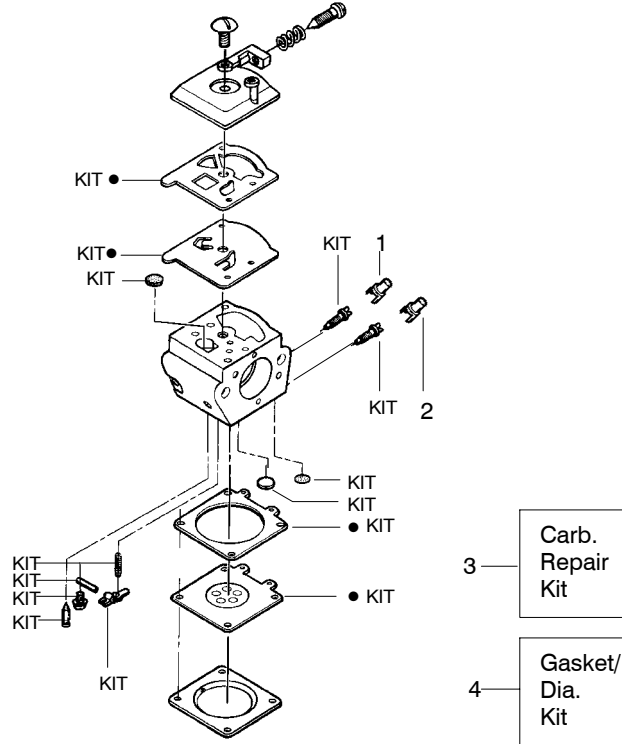

Walbro
Carburetor Assembly
WT324 – 530069703

Ref.	Part No.	Description
1.	530038479	Limiter Cap – High (brown)
2.	530038478	Limiter Cap – Low (tan)
3.	530069826	Carburetor Repair Kit (KIT = Indicates Contents)
4.	530069844	Gasket Diaphragm Kit (● Indicates Contents)

Kit - Carburetor Assembly No. 530071618 - W-14A
Kit - Carburetor Assembly No. 530071820 - W-20
Kit - Carburetor Assembly No. 530071821 - W-662

Note: No Repair kits are available for these carburetors

✓ = NEW PART NUMBER FOR THIS IPL   ★ = REFER TO THE SERVICE REFERENCE INDICATED FOR MORE INFORMATION. (LOCATED AT END OF IPL)
● = THESE PARTS ARE ILLUSTRATED FOR CLARITY. ORDER COMPLETE ASSEMBLY.