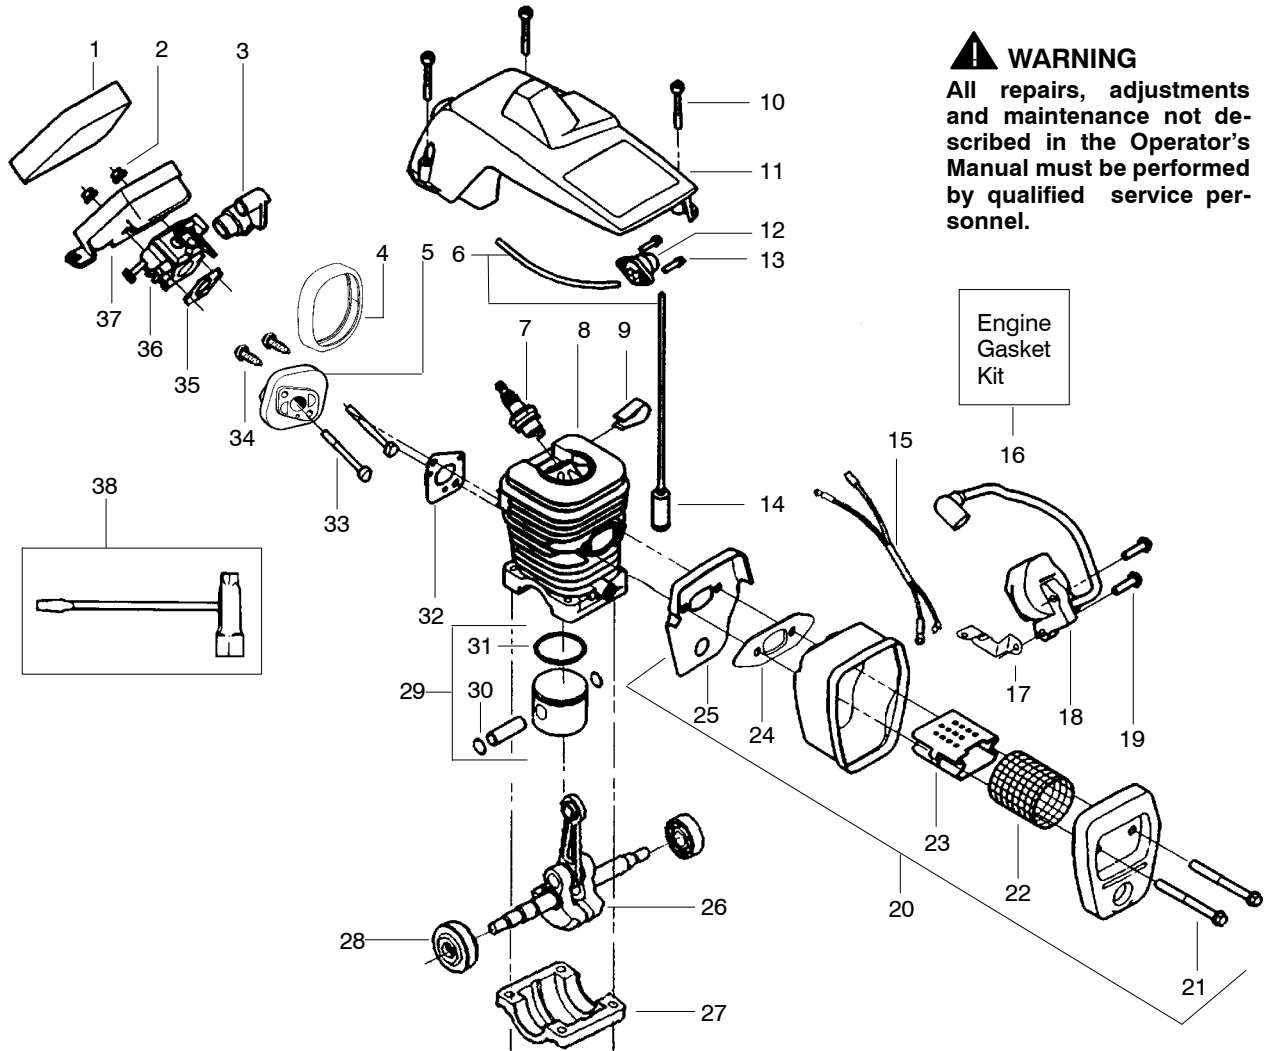

TYPE 4

⚠ WARNING
All repairs, adjustments and maintenance not described in the Operator's Manual must be performed by qualified service personnel.

Ref.	Part No.	Description	Ref.	Part No.	Description	Ref.	Part No.	Description
1.	530037793	Foam – Air Filter	17.	530047442	Strap – Ground	32.	530069608	Gasket – Adapter (kit)
2.	530016101	Nut	18.	530039167	Module – Ignition	33.	530016187	Screw
3.	530035526	Grommet – Carb Adjust	19.	530015814	Screw	34.	530016386	Screw
4.	530054144	Seal – Carb Adapter	20.	530047207	Assy – Muffler (Incl. 21 – 25)	35.	530069608	Gasket – Carb. (kit)
5.	530049700	Adapter – Carb.	21.	530016132	Screw	36.	---	Kit – Carburetor
6.	530069247	Kit – Fuel Line (Small)	22.	530036103	Screen – Spark		530071820	Zama (W – 20)
7.	952030150	Spark Plug (RCJ – 7Y)	23.	530037813	Diffuser – Muffler		530071821	Walbro (WT – 662)
8.	530012550	Cylinder	24.	530069608	Gasket – Muffler (kit)	(Note: Repair kits are not available for these carburetors)		
9.	530016136	Clip – High Tension Lead	25.	530049870	Backplate – Muffler	37.	530057480	Housing – Air Filter
10.	530016153	Screw	26.	530047062	Assy. – Crankshaft	38.	530031135	Wrench – Bar
11.	530071310	Kit – Cylinder Shield	27.	530037935	Cap – Crankcase	Not Shown		
12.	530047213	Assy – Air Purge	28.	530056363	Assy. – Seal & Bearing	---	545123594	Operator Manual English Only
13.	530015780	Screw	29.	530071408	Kit – Piston (Incl. 30 & 31)	---	545123595	Russia
14.	530095646	Assy – Fuel Pick – up	30.	530015697	Retainer – Piston Pin	---	530057757	Decal – Warning
15.	530052296	Assy. – Wire Harness	31.	530038729	Ring – Piston			
16.	530069608	Kit – Engine Gasket (Incl. 24, 32 & 35)						

✓ = NEW PART NUMBER FOR THIS IPL   * = REFER TO THE SERVICE REFERENCE INDICATED FOR MORE INFORMATION. (LOCATED AT END OF IPL)
● = THESE PARTS ARE ILLUSTRATED FOR CLARITY. ORDER COMPLETE ASSEMBLY.