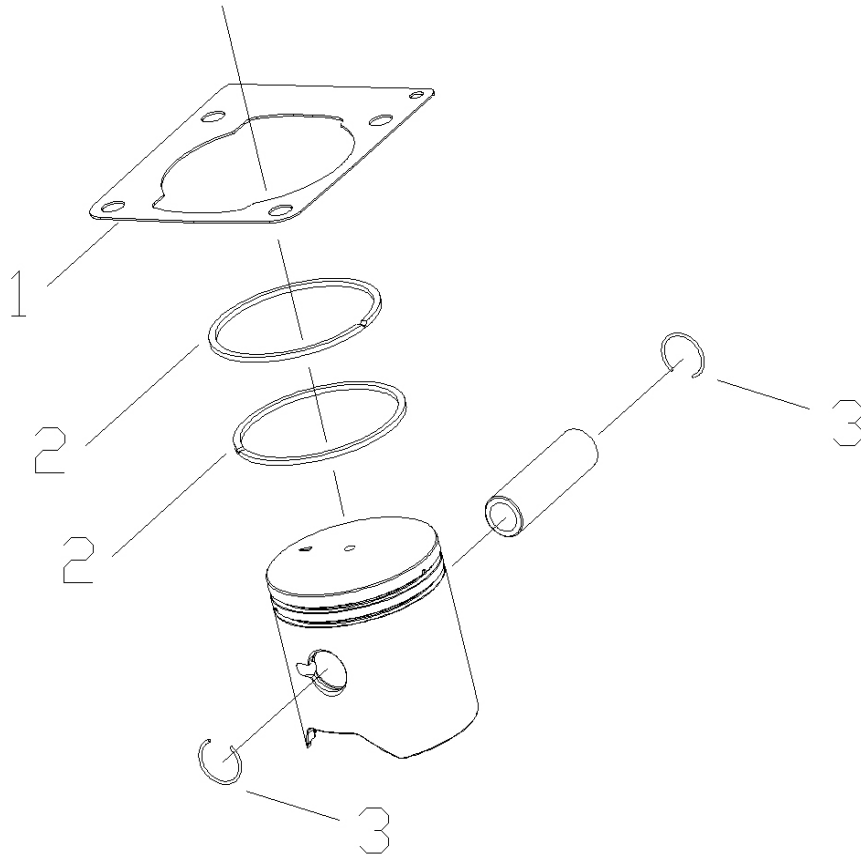

Piston Ass'y

SERVICE SPARE PARTS LIST

Date

PART NO.

584791401

2013-2-19

Pos.	Part no.	Description	Q
1	574222001	GASKET	1
2	583838301	PISTON RING	2

Pos.	Part no.	Description	Q
3	574725501	RING	2