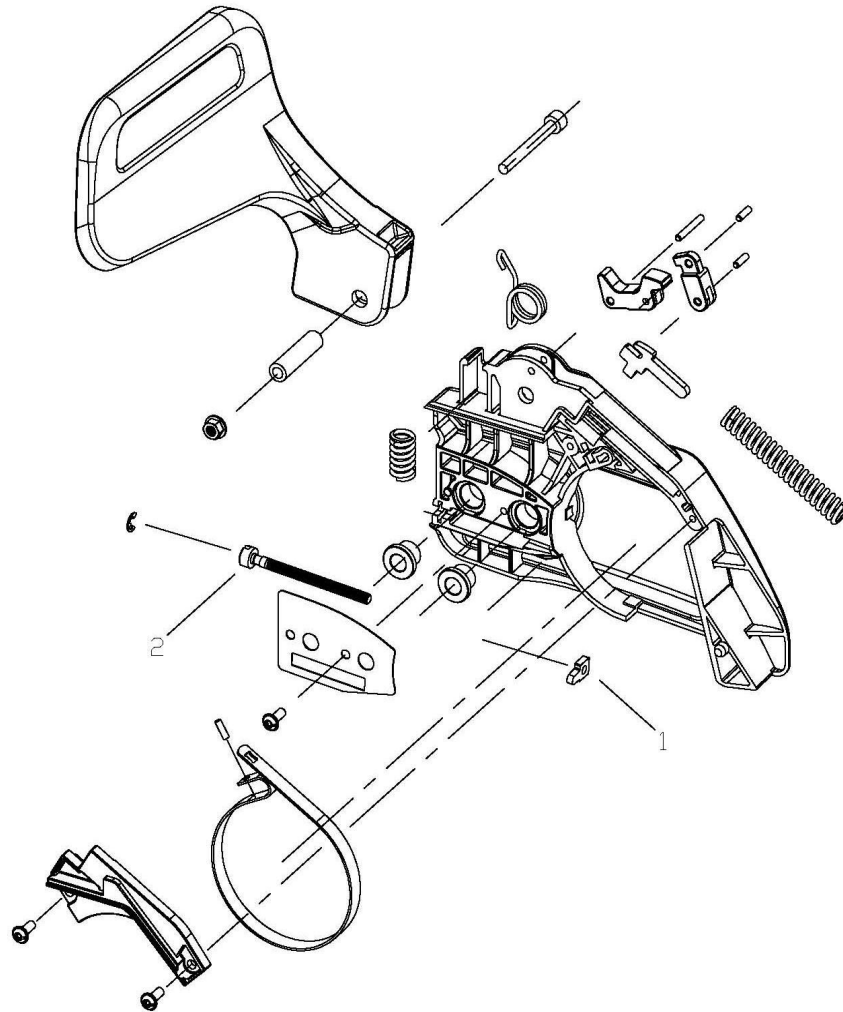

Brake Ass'y

PART NO.

579358001

SERVICE SPARE PARTS LIST

Date

2013-2-19

Pos.	Part no.	Description	Q
1	583837201	Pawl	1

Pos.	Part no.	Description	Q
2	583837101	Worm screw	1