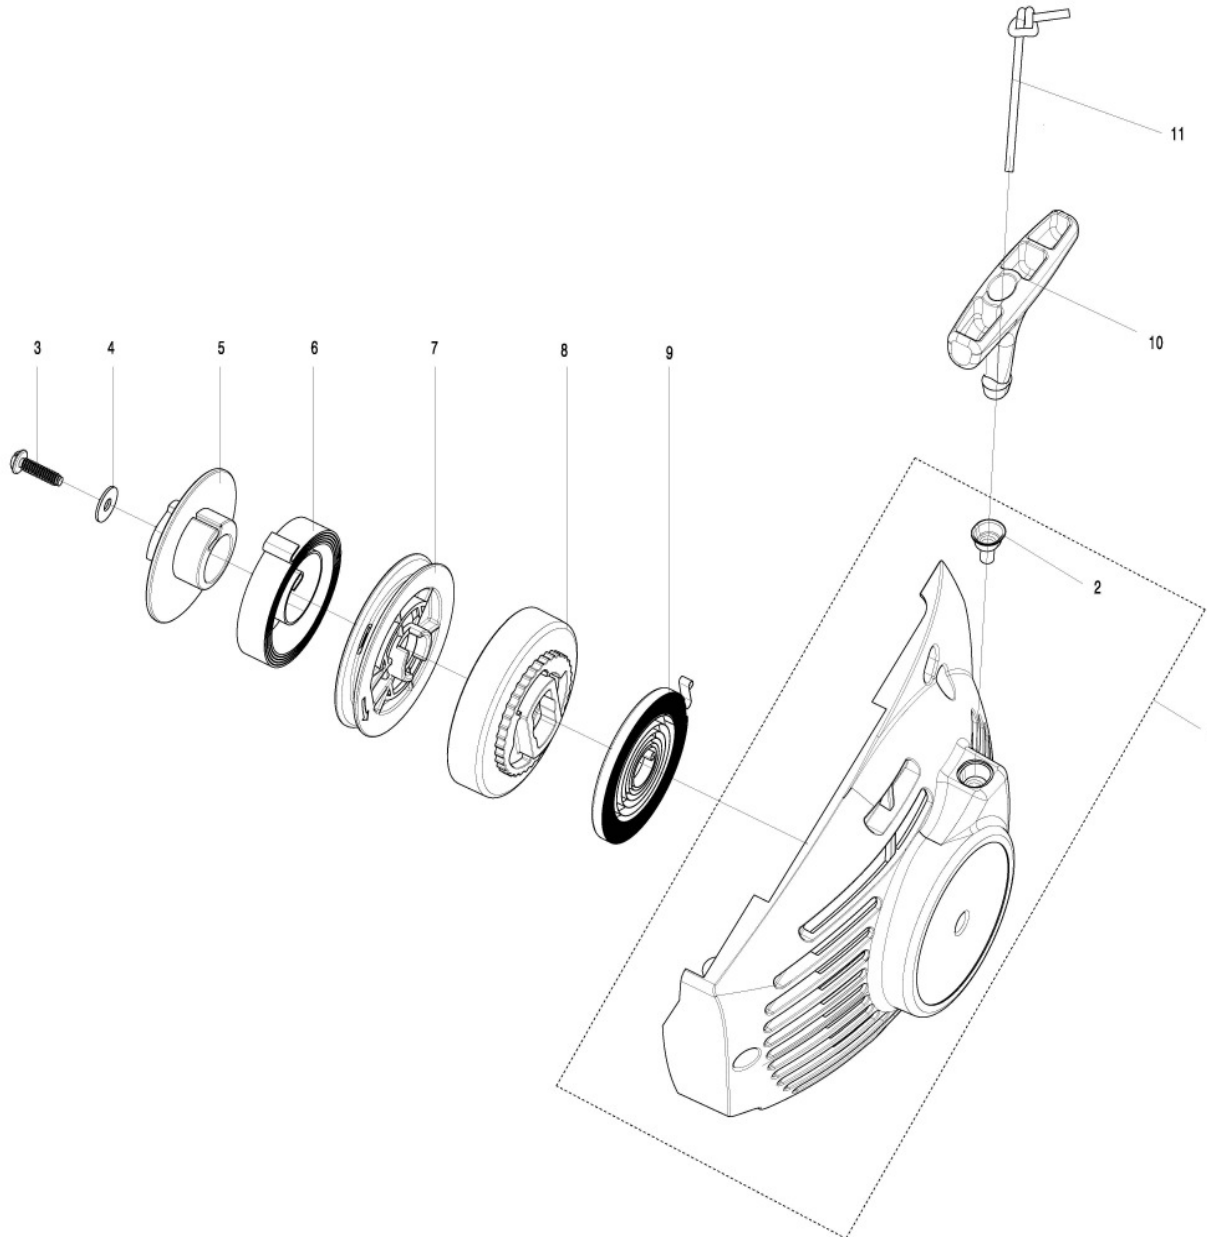

Starter Housing Ass'y

SERVICE SPARE PARTS LIST

Date

PART NO.

583838001

2013-2-19

Pos.	Part no.	Description	Q
1	584792601	STARTER HOUSING ASS'Y	1
2	574605601	REINFORCEMENT SLEEVE	1
3	574223901	SCREW	1
4	584791901	WASHER	1
5	584792401	STARTER PAWL	1
6	580288201	COIL SPRING	1
7	584792501	HUB	1
8	580288001	DRUM, ROPE	1
9	584791801	STARTER SPRING	1
10	584791701	STARTER HANDLE	1
11	584791601	ROPE STARTER	1