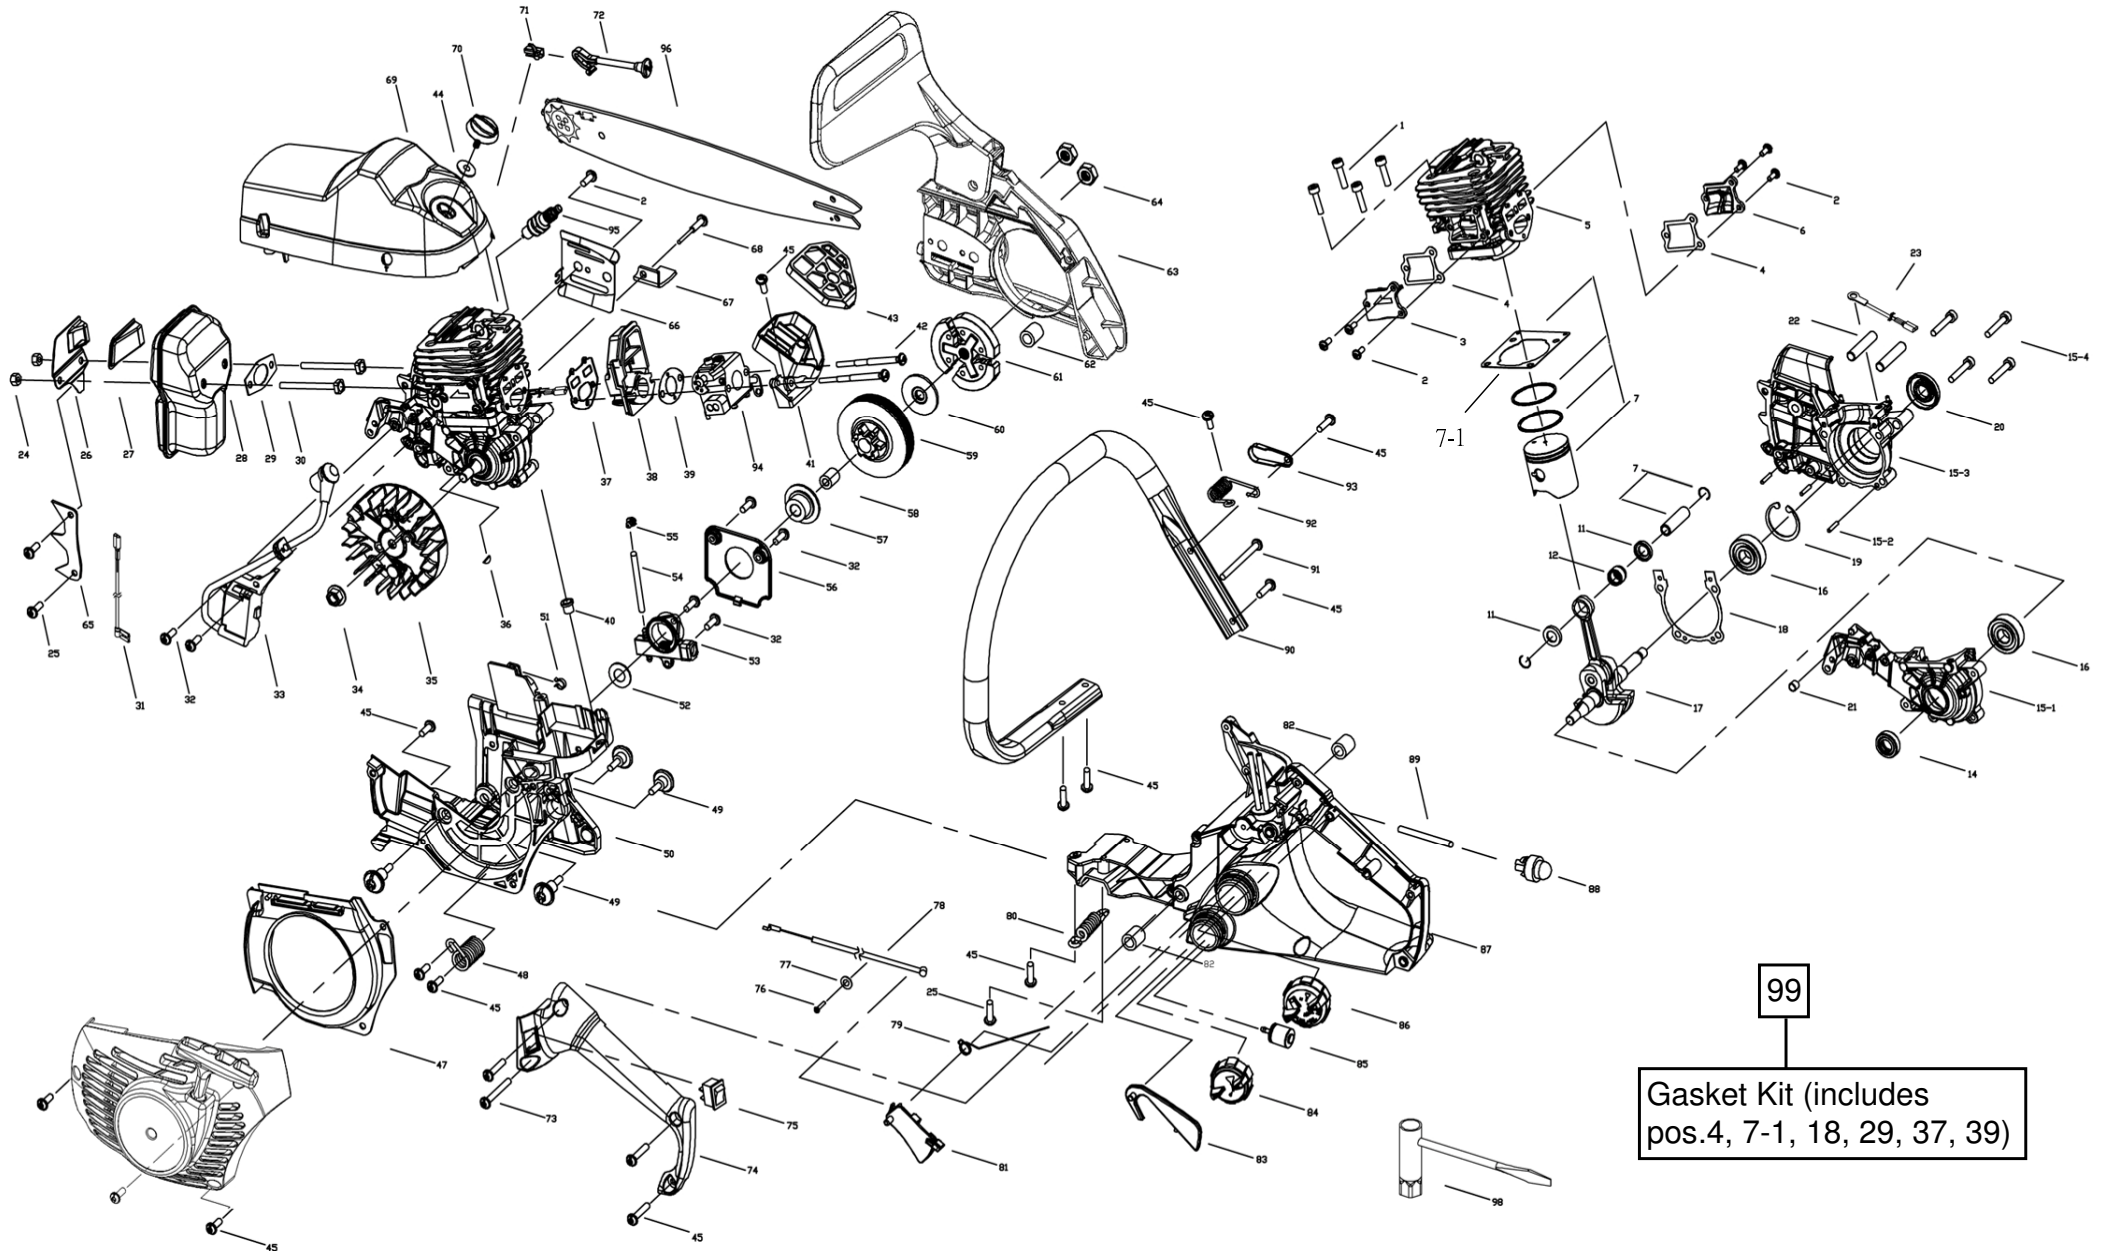

38cc Gas Chain Saw

SERVICE SPARE PARTS LIST

Date

MODEL NO.

P350S

2013-2-19

99
Gasket Kit (includes
pos.4, 7-1, 18, 29, 37, 39)

38cc Gas Chain Saw				SERVICE SPARE PARTS LIST				Date			
MODEL NO.		P350S						2013-2-19			
Pos.	Part no.	Description	Q	Pos.	Part no.	Description	Q	Pos.	Part no.	Description	Q
1	579357301	SCREW	4	36	574727901	WOODRUFF KEY	1	70	579358401	KNOB	1
2	574221301	SCREW	7	37	574223501	SPACER	1	71	574226201	HOLDER, CHOKE LEVER	1
3	574724901	CAP	1	38	574728201	ISOLATER, CARBURETE	1	72	579358501	LEVER, CHOKE	1
4	574725001	GASKET	2	39	574223601	SPACER	1	73	574731301	SCREW	1
5	583838201	CYLINDER	1	40	574728501	RUBBER PLUG	1	74	583837301	HANDLE ASS'Y (L)	1
6	574725201	CAP	1	41	574729701	AIR GUIDE ASS'Y	1	75	579358601	SWITCH	1
7	584791401	PISTON ASS'Y	1	42	574729901	SCREW	2	76	574226501	SCREW	1
7-1	574222001	GASKET	1	43	579357601	SPONGE	1	77	574226601	WASHER	1
11	574725601	WASHER	2	44	579358102	SPACER	1	78	574226701	CABLE, THROTTLE	1
12	574725701	ROLLER	1	45	579357303	SCREW	16	79	574731801	SPRING, TRIGGER	1
14	574222101	SEAL	1	46	583838001	STARTER HOUSING ASS	1	80	579357702	SPRING	1
15	574726301	CLY CASE ASS'Y	1	47	574224101	CAP, AIRWAY	1	81	574732201	TRIGGER, THROTTLE	1
15-2	574726401	PIN	3	48	579357701	SPRING	1	82	574732901	RUBBER PLUG	2
15-4	574726501	SCREW	4	49	574730101	SCREW	4	83	579358701	TRIGGER, RELEASE	1
16	574726601	BEARING	2	50	574730701	BRACKET	1	84	579358801	OIL CAP ASS'Y	1
17	574726701	CRANK/ROD ASS'Y	1	51	574224301	BUSH	1	85	579358901	FUEL FILTER	1
18	574222201	GASKET	1	52	574224401	SPACER	1	86	579358802	FUEL CAP ASS'Y	1
19	575312001	RING	1	53	574730801	PUMP ASS'Y	1	87	583837401	HANDLE ASS'Y (R)	1
20	574222301	SEAL	1	54	574224501	PIPE	1	88	5793590-01	PRIMER	1
21	574726901	BUSH	1	55	574224601	CONNECTOR	1	89	574227301	PIPE	1
22	574727001	SCREW	2	56	574224701	CAP, ANTI-DUST	1	90	5793591-01	HANDLE, FRONT	1
23	574727201	WIRE	1	57	579357901	WORM	1	91	574733501	SCREW	1
24	574222401	NUT	2	58	574224901	ROLLER	1	92	5793577-03	SPRING	1
25	574222501	SCREW	3	59	574718501	DRUM ASS'Y	1	93	574227601	CAP, SPRING	1
26	574222601	COVER, MESH	1	60	574225101	WASHER	1	94	5793592-01	CARBURETER WT-826	1
27	574222701	SPARK ARRESTER	1	61	574225201	CLUTCH ASS'Y	1	95	579359301	SPARK PLUG TORCH CMR7H	1
28	583836901	MUFFLER ASS'Y	1	62	574225301	RUBBER PLUG	1	96	583838101	BAR 16'	1
29	574222901	BAFFLE	1	63	579358001	BRAKE KIT ASS'Y	1	98	574228101	SPANNER	1
30	574223001	SCREW	2	64	579357402	NUT	2	99	584307301	Gasket Kit (includes pos.4, 7, 18, 29, 37, 39)	
31	574223101	WIRE	1	65	574225601	SPIKE	1				
32	579357302	SCREW	6	66	579358101	SPACER	1				
33	579357501	IGNITION ASS'Y	1	67	579358201	CHAIN CATCH	1				
34	579357401	NUT	1	68	579357304	SCREW	1				
35	574727701	FLYWHEEL ASS'Y	1	69	579477901	SHROUD	1				