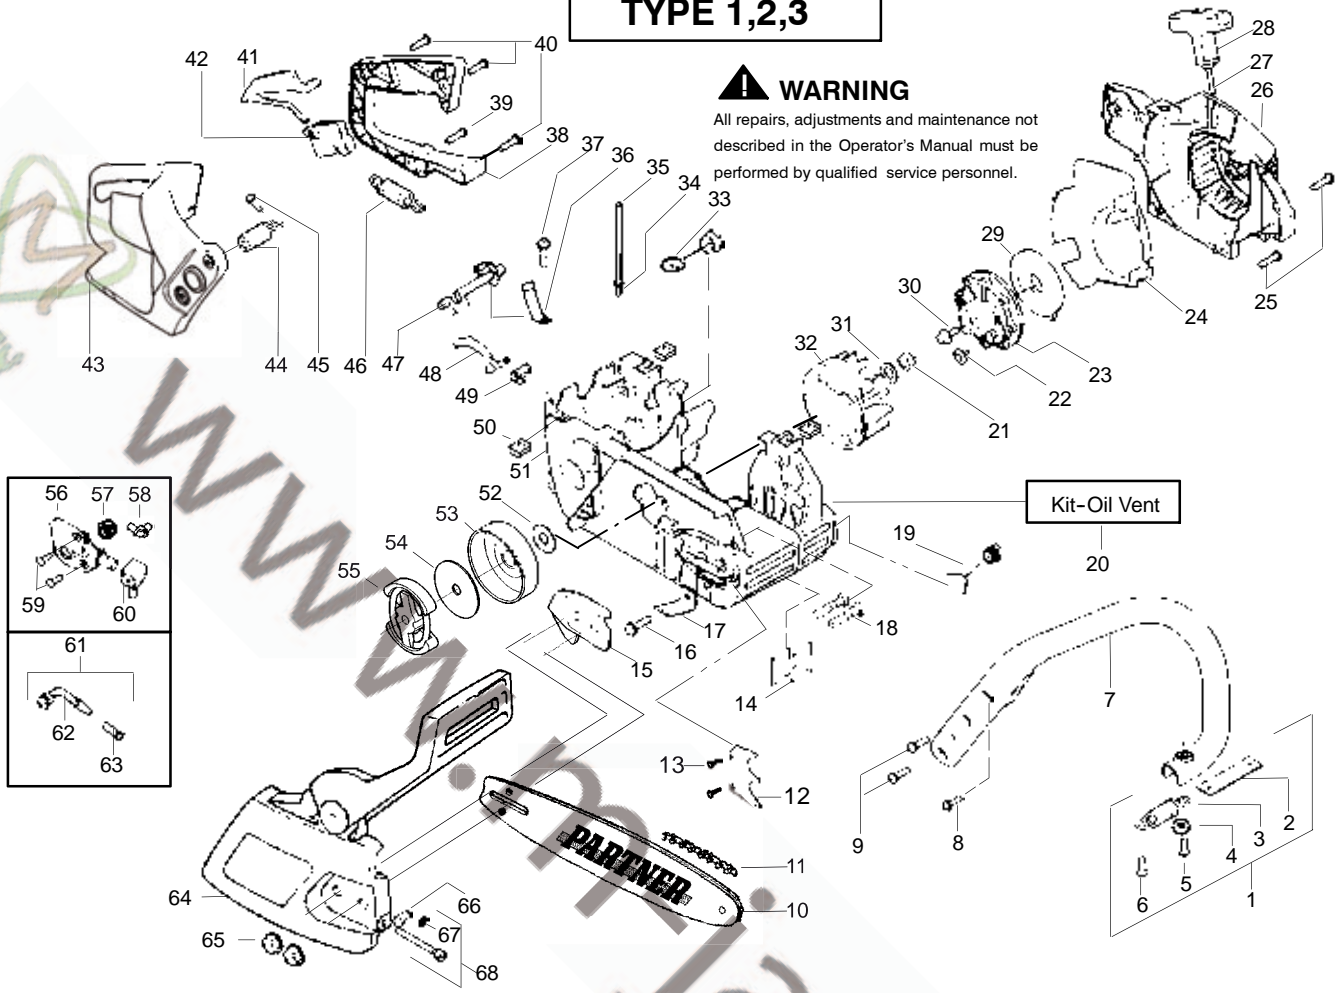

TYPE 1,2,3

⚠ WARNING

All repairs, adjustments and maintenance not described in the Operator's Manual must be performed by qualified service personnel.

Ref.	Part No.	Description	Ref.	Part No.	Description	Ref.	Part No.	Description
1.	530059667	Assy.-Isolator	28.	530056402	Handle-Starter	53.	530047061	Assy.-Clutch Drum w/bearing
2.	530047608	Limiter Strap	29.	530027531	Spring-Recoil	54.	530015611	Washer-Clutch
3.	530059668	Spring-Isolator	30.	530015920	Screw	55.	530014949	Assy. Clutch
4.	530015158	Washer	31.	530015127	Washer-Flywheel	56.	530071259	Kit - Oil Pump (incl. 57,58,60)
5.	530016018	Screw	32.	530039187	Assy-Flywheel	57.	530037820	Gear-Worm Spring
6.	530015843	Screw	33.	530047192	Assy-Fuel Cap	58.	530049477	Elbow-Oil Pickup
7.	545048001	Front Handle	34.	530023877	Fitting-fuel line	59.	530016064	Screw
8.	530015940	Screw	35.	530069216	Kit-Fuel line (large)	60.	530019206	Seal Block
9.	530015814	Screw	36.	530016149	Spring-Switch	61.	530047663	Assy-Oil Pick-up (Incl. 62,63)
10.	530044899	Bar - 16"	37.	530015775	Screw	62.	530038373	Pick-up Oiler
11.	505369856	Chain - 16"	38.	530047581	Cover-Rear Handle	63.	530056533	Filter-Oil
12.	530014381	Kit-Spike (Incl. 13)	39.	530015886	Screw	64.	---	Assy.-Chain Brake (Gold) (Black)
13.	530016439	Screw	40.	530015906	Screw	65.	530015917	Nut-Bar Mounting
14.	530016132	Screw	41.	530036098	Throttle Lockout	66.	530015826	Pin-Bar Adjust
15.	530038238	Plate-Bar Mount.	42.	530036097	Trigger-Throttle	67.	530038593	Retainer
16.	530015814	Screw	43.	545025001	Handle - Rear	68.	530069611	Kit-Bar Adjusting (incl. # 66,67)
17.	530029850	Chain Catcher	44.	530071958	Kit-Isolator (Upper)			
18.	530016133	Bolt-Bar	45.	530015875	Screw			
19.	530057236	Assy-Oil Cap	46.	530059668	Spring-Isolator			
20.	530071666	Kit-Oil Vent	47.	530057473	Lever-Switch			
21.	530016134	Nut-Flywheel	48.	530057474	Lever-Choke			
22.	530016080	Screw	49.	530049005	Grommet-Knob			
23.	530037817	Starter Pulley	50.	530015922	Nut-"U"-Type			
24.	530055723	Baffle-Air	51.	---	Assy.-Chassis fuel lines and caps) (Gold) (Black)			
25.	530015892	Screw						
26.	---	Housing-Fan (Gold) (Black)	52.	530058733	Washer-Thrust			
27.	530069232	Kit - Rope		530058730				
				530015907				