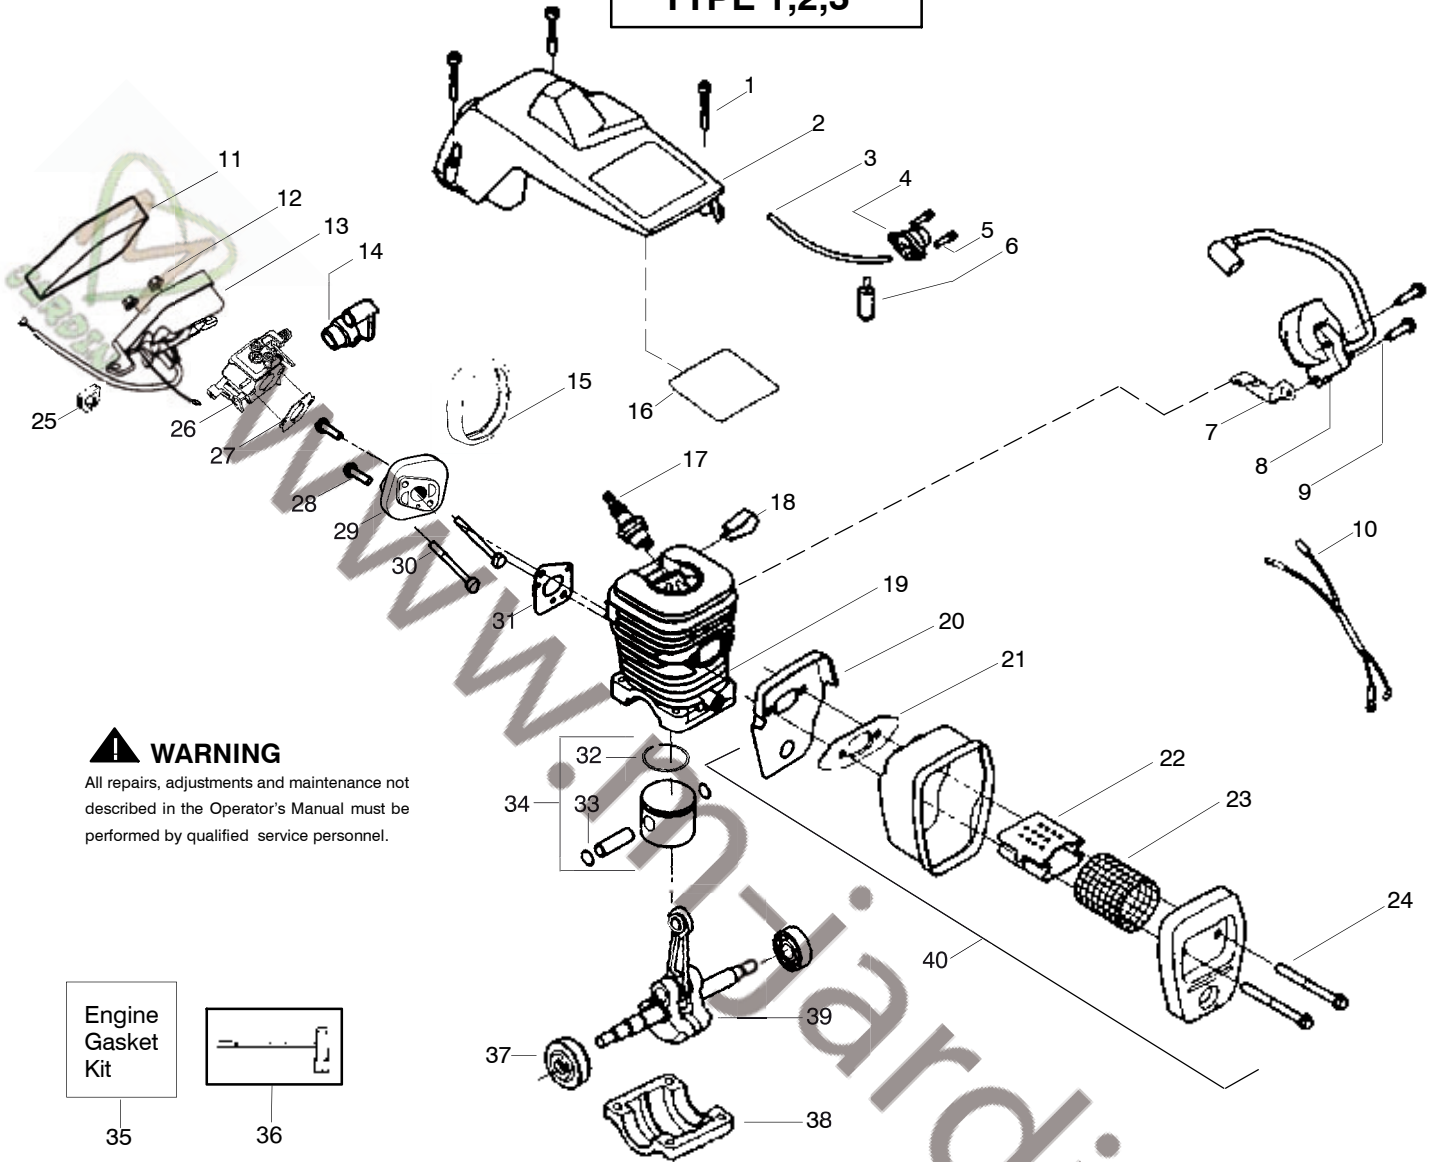

TYPE 1,2,3

⚠ WARNING

All repairs, adjustments and maintenance not described in the Operator's Manual must be performed by qualified service personnel.

Ref.	Part No.	Description	Ref.	Part No.	Description	Ref.	Part No.	Description
1.	530016153	Screw	19.	530012552	Cylinder	35.	530069608	Kit-Engine Gasket (Incl. 21, 27 & 31)
2.	530056914	Assy-Cylinder Shield (includes # 16)	20.	530049870	Backplate-Muffler	36.	530031135	Scrench
3.	530069247	Kit-Fuel Line (Small)	21.	530069608	Gasket-Muffler(kit)	37.	530056363	Assy-Seal & Bearing
4.	530071835	Kit-Air Purge (incl. #5)	22.	530037813	Diffuser-Muffler	38.	530037935	Cap-Crankcase
5.	530015780	Screw	23.	530036103	Screen-Spark	39.	530047062	Assy-Crankshaft
6.	530095646	Assy-Fuel Pick-up	24.	530016132	Bolt-Muffler	40.	530047207	Assy-Muffler (Incl. 20-24)
7.	530047442	Strap-Ground	25.	530047631	Grommet-Throttle Cable			Not Shown
8.	530039198	Ignition Module	26.	---	Kit-Carburetor			
9.	530015814	Screw		530071820	Zama (W-20)			
10.	530057475	Assy-Wire Harness		530071821	Walbro (WT-662)			
11.	530037793	Foam-Air Filter	27.	530069608	Gasket-Carb. (kit)	545123706		Manual
12.	530016101	Nut	28.	530016386	Screw	545003001		Decal-Warning
13.	530057702	Assy-Air Box	29.	530049700	Carb. Adapter			
14.	530035526	Grommet-Carb Adjust	30.	530016187	Screw			
15.	530054144	Seal-Carb Adapter	31.	530069608	Gasket-Adaptor(kit)			
16.	530055698	Reflector-Heat	32.	530038729	Ring-Piston			
17.	952030150	Spark Plug (RCJ-7Y)	33.	530015697	Retainer-Piston Pin			
18.	530016136	Clip-High Tension Lead	34.	530069719	Kit-Piston (Incl. 32 & 33)			

✓ = NEW PART NUMBER FOR THIS IPL

★ = REFER TO THE SERVICE REFERENCE INDICATED FOR MORE INFORMATION. (LOCATED AT END OF IPL)