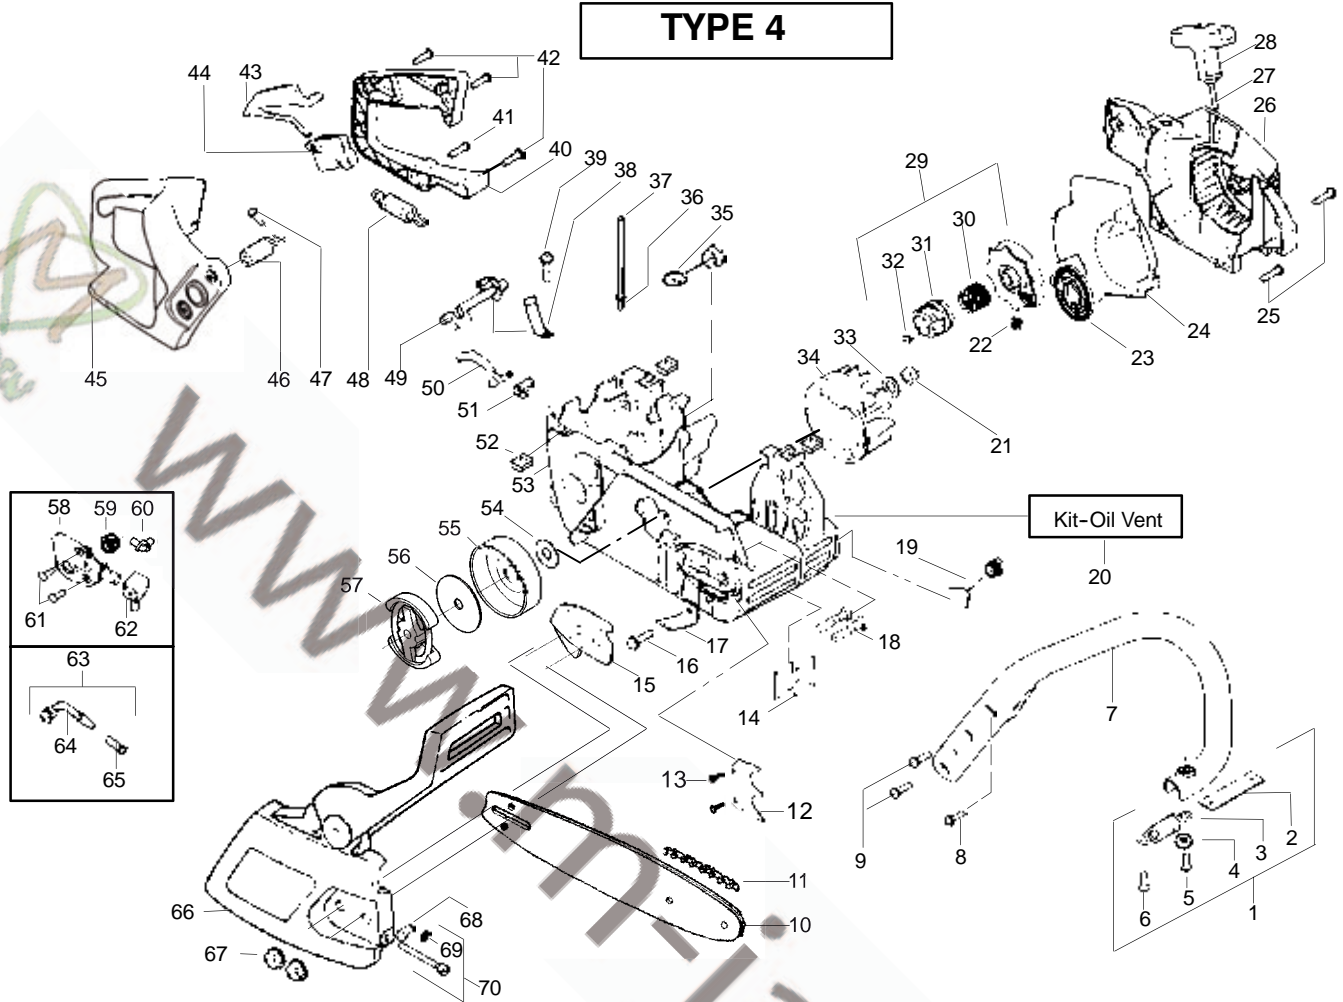

TYPE 4

Ref.	Part No.	Description	Ref.	Part No.	Description	Ref.	Part No.	Description
1.	530059667	Assy.-Isolator	28.	530056402	Handle- Starter	54.	530015907	Washer-Thrust
2.	530047608	Limiter Strap	29.	530071966	Kit-EPS Starter	55.	530047061	Assy.-Clutch Drum w/bearing
3.	530059668	Spring-Isolator	30.	530021180	Spring-EPS	56.	530015611	Washer-Clutch
4.	530015158	Washer	31.	530059677	Hub-EPS	57.	530014949	Assy. Clutch
5.	530016018	Screw	32.	530021179	Screw	58.	530071259	Kit - Oil Pump (incl. 59,60,62)
6.	530015843	Screw	33.	530015127	Washer-Flywheel	59.	530037820	Gear-Worm Spring
7.	545048001	Front Handle	34.	545016301	Assy-Flywheel	60.	530049477	Elbow-Oil Pickup
8.	530015940	Screw	35.	530047192	Assy-Fuel Cap	61.	530016064	Screw
9.	530015814	Screw	36.	530023877	Fitting-fuel line	62.	530019206	Seal Block
10.	530044899	Bar - 16"	37.	530069216	Kit-Fuel line (large)	63.	530047663	Assy-Oil Pick-up (Incl. 64,65)
11.	505369856	Chain - 16"	38.	530016149	Spring-Switch	64.	530038373	Pick-up Oiler
12.	530014381	Kit-Spike (Incl. 13)	39.	530015775	Screw	65.	530056533	Filter-Oil
13.	530016439	Screw	40.	530047581	Cover-Rear Handle	66.	545139901	Assy.-Chain Brake
14.	530016132	Screw	41.	530015886	Screw	67.	530015917	Nut-Bar Mounting
15.	530038238	Plate-Bar Mount.	42.	530015906	Screw	68.	530015826	Pin-Bar Adjust
16.	530015814	Screw	43.	530036098	Throttle Lockout	69.	530038593	Retainer
17.	530029850	Chain Catcher	44.	530036097	Trigger-Throttle	70.	530069611	Kit-Bar Adjusting (incl. # 68,69)
18.	530016133	Bolt-Bar	45.	545025001	Handle - Rear			
19.	530057236	Assy-Oil Cap	46.	530071958	Kit-Isolator (Upper)			
20.	530071666	Kit-Oil Vent	47.	530015875	Screw			
21.	530016134	Nut-Flywheel	48.	530059668	Spring-Isolator			
22.	530016080	Screw	49.	530057473	Lever-Switch			
23.	530042095	Spring-Starter	50.	530057474	Lever-Choke			
24.	530055723	Baffle-Air	51.	530049005	Grommet-Knob			
25.	530015892	Screw	52.	530015922	Nut-"U"-Type			
26.	530056333	Housing-Fan	53.	530058730	Assy-Chassis fuel lines and caps)			
27.	530069232	Kit - Rope						

✓ = NEW PART NUMBER FOR THIS IPL

★ = REFER TO THE SERVICE REFERENCE INDICATED FOR MORE INFORMATION. (LOCATED AT END OF IPL)