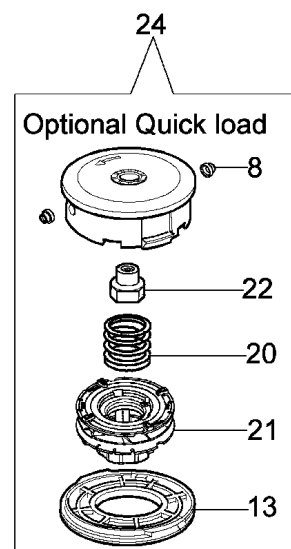

Drawing   Accessories

Reference	Qty	Item number	Description
1	1	4199039AR	Compl. nylon head Ø3
2	1	3960040R	Screw
3	1	4174278	Plate
4	4	3802004CR	Screw
5	1	4174283A	Skirt w/blade
6	1	4174275R	Blade
7	1	61042011A	Guard assy
8	2	4199005A	Bushing
9	1	4199008B	Insert
10	1	4199004	Spring
11	1	4199031A	Nylon spool Ø3
12	1	4199026B	Cover
13	1	4199046	Cover
14	1	61052031	Tool kit
15	1	4179164R	Harness
16	1	074000328	Labels kit
17	1	61112059A	Compl. nylon head Ø3
18	1	4095673AR	Disk
19	1	63019010A	Quick load nylon head Ø3
20	1	4199048R	Spring
21	1	4199049	Nylon spool
22	1	61110076	Insert
23	1	63050016	Hooking spring
24	1	63019012A	Quick load nylon head Ø3