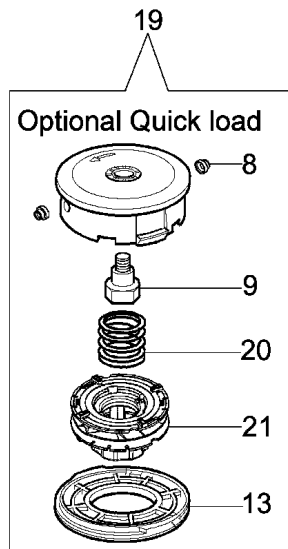

Drawing   Accessories

Reference	Qty	Item number	Description
1	1	4199039AR	Compl. nylon head Ø3
2	1	3960040R	Screw
3	1	4174278	Plate
4	4	3802004CR	Screw
5	1	4174283A	Skirt w/blade
6	1	4174275R	Blade
7	1	61042011A	Guard assy
8	2	4199005A	Bushing
9	1	4199008B	Insert
10	1	4199004	Spring
11	1	4199031A	Nylon spool Ø3
12	1	4199026B	Cover
13	1	4199046	Cover
14	1	61052031	Tool kit
15	1	4179164R	Harness
16	1	074000328	Labels kit
17	1	61112059A	Compl. nylon head Ø3
18	1	4095673AR	Disk
19	1	63019010A	Quick load nylon head Ø3
20	1	4199048R	Spring
21	1	4199049	Nylon spool
22	1	61110076	Insert
23	1	63050016	Hooking spring
24	1	63019012A	Quick load nylon head Ø3