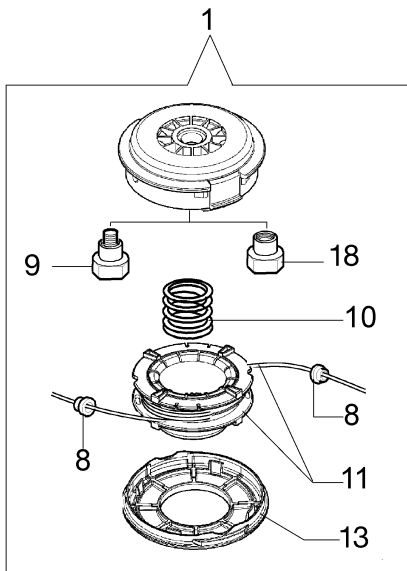

Ref.Nu	Qty	Part number	Description	Validity from	Validity till	Notes	Bulletin
1	1	50010141	Screw				
2	2	095000164	Ring				
3	1	072700211	Shutter				
4	1	2318211	Pin				
5	1	2318737	Shaft				
6	1	072700347	Spring				
7	1	2318837	Adjust. screw				
8	1	074000240	Adjust. screw				
9	1	2318631	Adjust. screw				
10	1	2318191	Cover				
11	4	035000162	Screw				
12	1	003300197	Screw				
13	1	375100087	Cover				
14	1	003300201	Spindle				
15	1	2318671	Repair kit				
16	1	094600148	Spring