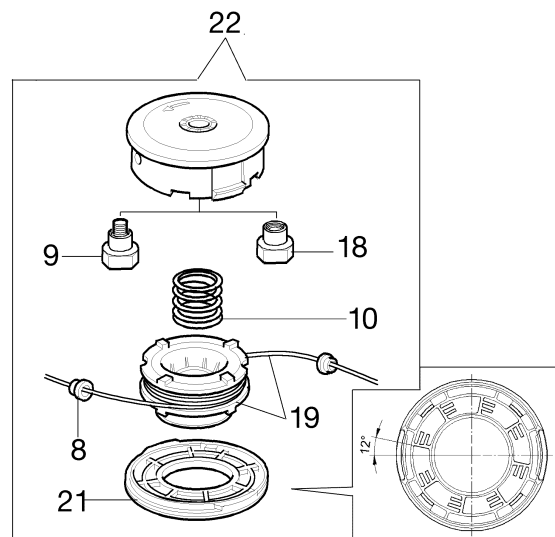

Ref.Nu	Qty	Part number	Description	Validity from	Validity till	Notes	Bulletin
1	1	50010141	Screw				
2	2	095000164	Ring				
3	1	072700211	Shutter				
4	1	2318211	Pin				
5	1	2318737	Shaft				
6	1	072700347	Spring				
7	1	2318837	Adjust. screw				
8	1	074000240	Adjust. screw				
9	1	2318631	Adjust. screw				
10	1	2318191	Cover				
11	4	035000162	Screw				
12	1	003300197	Screw				
13	1	375100087	Cover				
14	1	003300201	Spindle				
15	1	2318671	Repair kit				
16	1	094600148	Spring