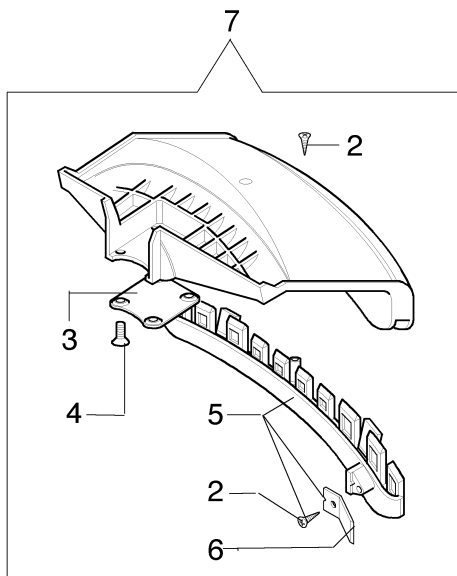

Ref.Nu	Qty	Part number	Description	Validity from	Validity till	Notes	Bulletin
1	1	50010141	Screw				
2	2	095000164	Ring				
3	1	072700211	Shutter				
4	1	2318211	Pin				
5	1	2318737	Shaft				
6	1	072700347	Spring				
7	1	2318837	Adjust. screw				
8	1	074000240	Adjust. screw				
9	1	2318631	Adjust. screw				
10	1	2318191	Cover				
11	4	035000162	Screw				
12	1	003300197	Screw				
13	1	375100087	Cover				
14	1	003300201	Spindle				
15	1	2318671	Repair kit				
16	1	094600148	Spring