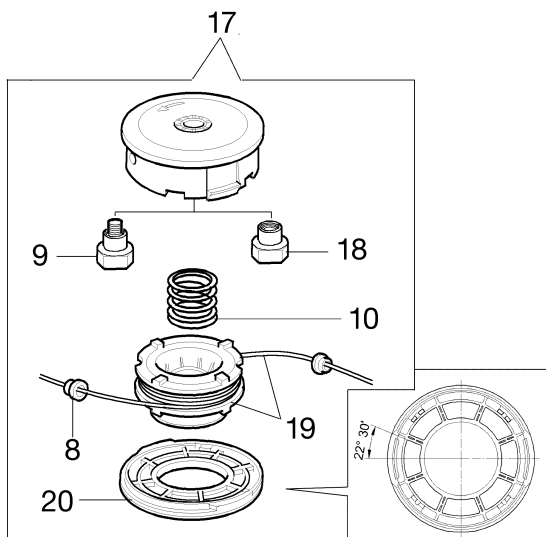

Ref.Nu	Qty	Part number	Description	Validity from	Validity till	Notes	Bulletin
1	1	50010141	Screw				
2	2	095000164	Ring				
3	1	072700211	Shutter				
4	1	2318211	Pin				
5	1	2318737	Shaft				
6	1	072700347	Spring				
7	1	2318837	Adjust. screw				
8	1	074000240	Adjust. screw				
9	1	2318631	Adjust. screw				
10	1	2318191	Cover				
11	4	035000162	Screw				
12	1	003300197	Screw				
13	1	375100087	Cover				
14	1	003300201	Spindle				
15	1	2318671	Repair kit				
16	1	094600148	Spring