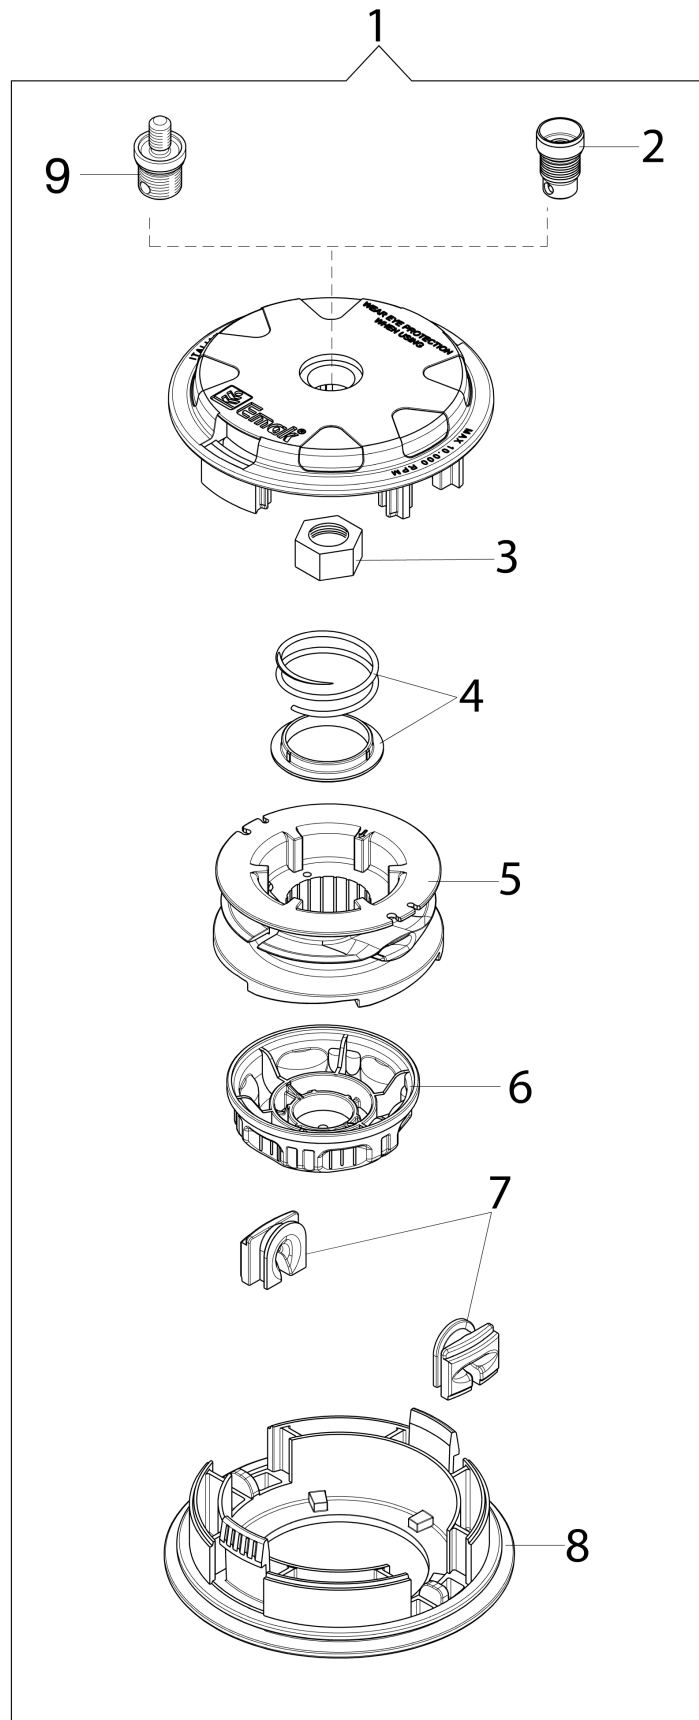

Ref.Nu	Qty	Part number	Description	Validity from	Validity till	Notes	Bulletin
1	-	-	Not available for this product			Sostituita da testina completa codice 63019016 (inserto maschio), 63019018 (inserto femmina); Replaced by complet head p/n 63019016 (male insert), 63019018 (female insert)	
2	1	3960040R	Screw				
3	1	4174278	Plate				
4	4	3802004CR	Screw				
5	1	4174283AR	Skirt w/blade				
6	1	4174275R	Blade				
7	1	4192048CR	Disc guard				
8	2	4199005AR	Bushing				
9	1	4199008B	Insert (male)				
10	1	4199004	Spring				
11	1	4199042R	Nylon spool Ø3				
12	1	4095673B	3-tooth blade				
13	1	4199035BR	Cover				
14	1	61052031R	Tool kit				
15	1	61200106R	Harness				
16	1	61212053	Labels kit				
17	-	-	Not available for this product			Sostituita da testina completa codice 63019016 (inserto maschio), 63019018 (inserto femmina); Replaced by complet head p/n 63019016 (male insert), 63019018 (female insert)	
18	1	61110076	Insert (female)				BT3-098-07/10
19	1	4199052	Nylon spool				
20	1	4199026A	Cover				
21	1	4199046	Cover				
22	1	63019018	Compl. nylon head Ø3			Inserto femmina; Female insert	BT3-098-07/10
22	1	63019016	Compl. nylon head Ø3			Inserto maschio; Male insert