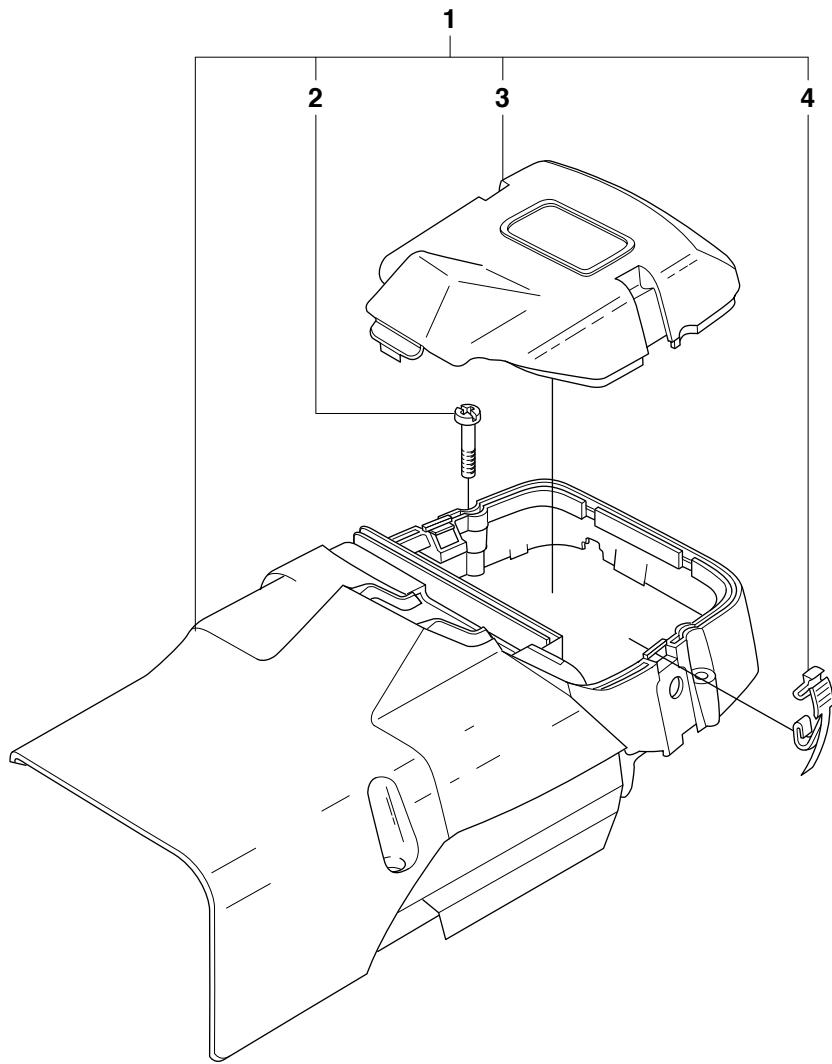

C CS2171
CYLINDER COVER

Position	Article	Quantity	Notes	Kit
1	503 70 08-06	1		
2	503 20 34-25	3		1
3	503 69 60-01	1		1
4	503 69 91-02	2		1