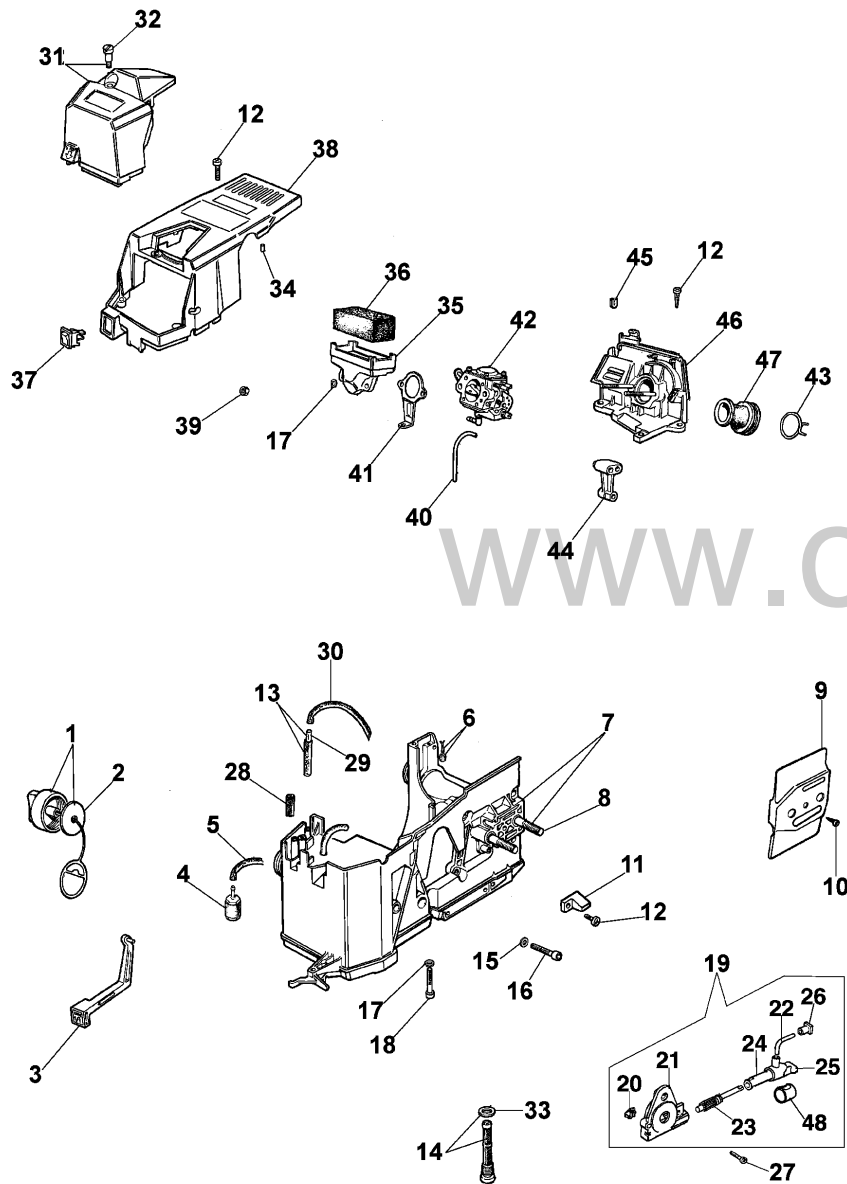

mod. Walbro WT-494A

compl p.n. 2318720R

24 ■ Kit riparazione  
Repair kit

25 ● Kit membrane e guarnizioni  
Diaphragm and gasket kit

Refer ence	Qty	Item number	Description
1	1	094600148	Spring
2	1	094600145	Screw
3	1	094600137	Shutter
4	1	003300209	Screw
5	1	094600256	Shaft
6	1	094600208	Spring
7	2	035000165	Spring
8	1	2318726	Screw L
9	1	2318725	Screw H
10	1	2318695	Cap
11	1	2318191	Cover
12	4	035000162	Screw
13	1	003300202	Screw
14	1	003300201	Spindle
15	1	095000146	Spring
16	1	094600143	Ball
17	1	003300197	Screw
18	1	094600138	Shaft
19	1	094600140	Shutter
20	1	093500218	Jet
21	1	094600257	Clip
22	1	003300036	Fittings
23	1	094600135	Cover
24	1	094600209	Repair kit
25	1	094600210	Diaph.+gasket
26	1	2318694	Cap

Refer ence	Qty	Item number	Description
50	1	094100014	Spark plug cap
51	2	004000140	Pawl
52	4	099900311B	Screw
53	4	3833076	Washer

Drawing Handle and chain brake

Drawing Handle and chain brake

Refer	Qty	Item number	Description
ence			
1	1	094500033	Washer
2	1	005000165	Bearing
3	1	094500761	Clutch drum .325
4	1	004000352	Washer
5	1	094000129AR	Clutch
6	1	094500029	Spring
7	10	094600041R	Screw
8	1	094600198	Plate
9	1	095000286	Plate
10	1	094600382	Chain cover
11	1	095000219	Spring
12	1	095000291	Pin
13	1	095000226	Pin
14	1	095000222	Guard
15	1	094600370	Cover
16	1	095000220	Spring
17	1	095000290	Pin
18	1	094600410	Chain cover
19	1	094600381AR	Guard
20	1	50012026	Chain tensioner screw
21	1	50010079	Clamp
22	1	094600074	Spike
23	2	50010148R	Nut
24	1	094600178	Brake band
25	1	094600068C	Spring
26	1	094600411	Lever
27	1	094600377R	Cover
28	3	094600101A	Spring
29	1	094600077	Strap
30	1	094600374	Handle
31	1	094600375	Handle
32	1	099900297	Screw
33	1	094600376R	Handle
34	1	094600059	Throttle cable
35	1	094600451	Washer
36	1	094600198	Plate
37	1	094500298	Clutch drum
38	1	094500046	Ring