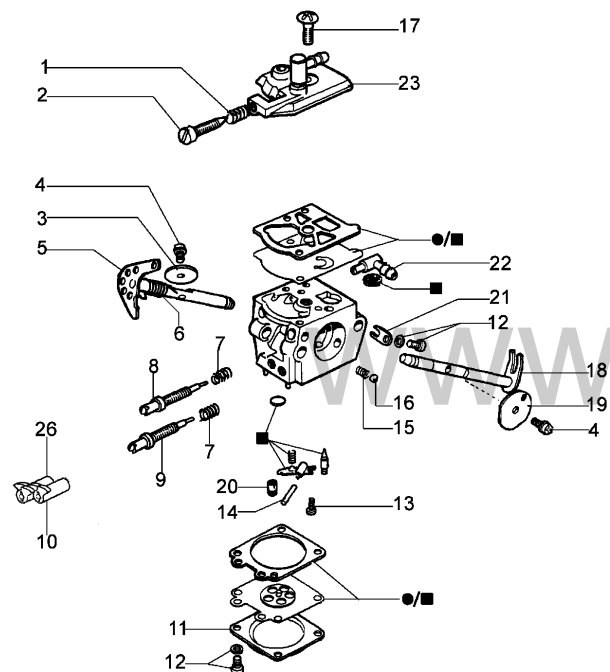

mod. Walbro WT-494A

compl p.n. 2318720R

24 ■ Kit riparazione  
Repair kit

25 ● Kit membrane e guarnizioni  
Diaphragm and gasket kit

Refer ence	Qty	Item number	Description
1	1	094600148	Spring
2	1	094600145	Screw
3	1	094600137	Shutter
4	1	003300209	Screw
5	1	094600256	Shaft
6	1	094600208	Spring
7	2	035000165	Spring
8	1	2318726	Screw L
9	1	2318725	Screw H
10	1	2318695	Cap
11	1	2318191	Cover
12	4	035000162	Screw
13	1	003300202	Screw
14	1	003300201	Spindle
15	1	095000146	Spring
16	1	094600143	Ball
17	1	003300197	Screw
18	1	094600138	Shaft
19	1	094600140	Shutter
20	1	093500218	Jet
21	1	094600257	Clip
22	1	003300036	Fittings
23	1	094600135	Cover
24	1	094600209	Repair kit
25	1	094600210	Diaph.+gasket
26	1	2318694	Cap

Refer ence	Qty	Item number	Description
50	1	094100014	Spark plug cap
51	2	004000140	Pawl
52	4	099900311B	Screw
53	4	3833076	Washer

Drawing Handle and chain brake

Drawing Handle and chain brake

Refer	Qty	Item number	Description
ence			
1	1	094500033	Washer
2	1	005000165	Bearing
3	1	094500761	Clutch drum .325
4	1	004000352	Washer
5	1	094000129AR	Clutch
6	1	094500029	Spring
7	10	094600041R	Screw
8	1	094600198	Plate
9	1	095000286	Plate
10	1	094600382	Chain cover
11	1	095000219	Spring
12	1	095000291	Pin
13	1	095000226	Pin
14	1	095000222	Guard
15	1	094600370	Cover
16	1	095000220	Spring
17	1	095000290	Pin
18	1	094600410	Chain cover
19	1	094600381AR	Guard
20	1	50012026	Chain tensioner screw
21	1	50010079	Clamp
22	1	094600074	Spike
23	2	50010148R	Nut
24	1	094600178	Brake band
25	1	094600068C	Spring
26	1	094600411	Lever
27	1	094600377R	Cover
28	3	094600101A	Spring
29	1	094600077	Strap
30	1	094600374	Handle
31	1	094600375	Handle
32	1	099900297	Screw
33	1	094600376R	Handle
34	1	094600059	Throttle cable
35	1	094600451	Washer
36	1	094600198	Plate
37	1	094500298	Clutch drum
38	1	094500046	Ring