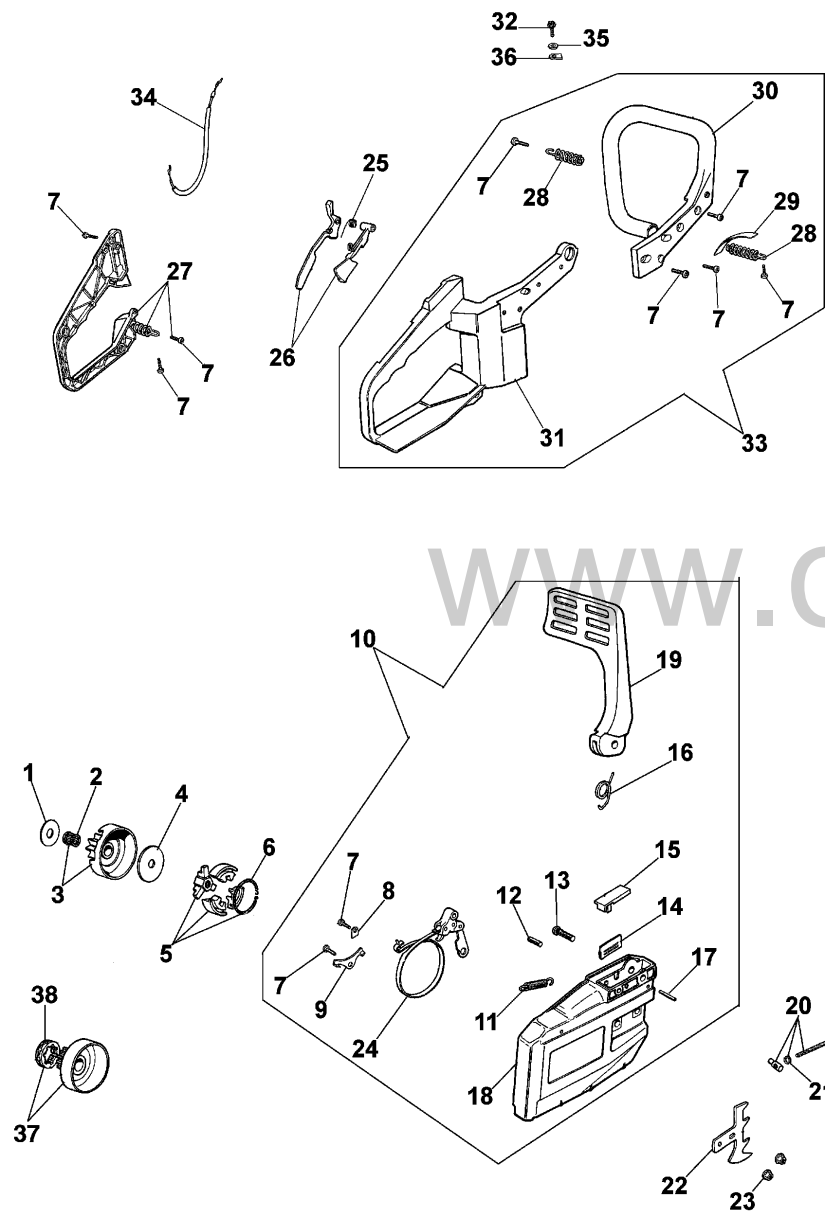

Drawing Handle and chain brake

Drawing Handle and chain brake

Refer	Qty	Item number	Description
ence			
1	1	094500033	Washer
2	1	005000165	Bearing
3	1	094500761	Clutch drum .325
4	1	004000352	Washer
5	1	094000129AR	Clutch
6	1	094500029	Spring
7	10	094600041R	Screw
8	1	094600198	Plate
9	1	095000286	Plate
10	1	094600382	Chain cover
11	1	095000219	Spring
12	1	095000291	Pin
13	1	095000226	Pin
14	1	095000222	Guard
15	1	094600370	Cover
16	1	095000220	Spring
17	1	095000290	Pin
18	1	094600410	Chain cover
19	1	094600381AR	Guard
20	1	50012026	Chain tensioner screw
21	1	50010079	Clamp
22	1	094600074	Spike
23	2	50010148R	Nut
24	1	094600178	Brake band
25	1	094600068C	Spring
26	1	094600411	Lever
27	1	094600377R	Cover
28	3	094600101A	Spring
29	1	094600077	Strap
30	1	094600374	Handle
31	1	094600375	Handle
32	1	099900297	Screw
33	1	094600376R	Handle
34	1	094600059	Throttle cable
35	1	094600451	Washer
36	1	094600198	Plate
37	1	094500298	Clutch drum
38	1	094500046	Ring