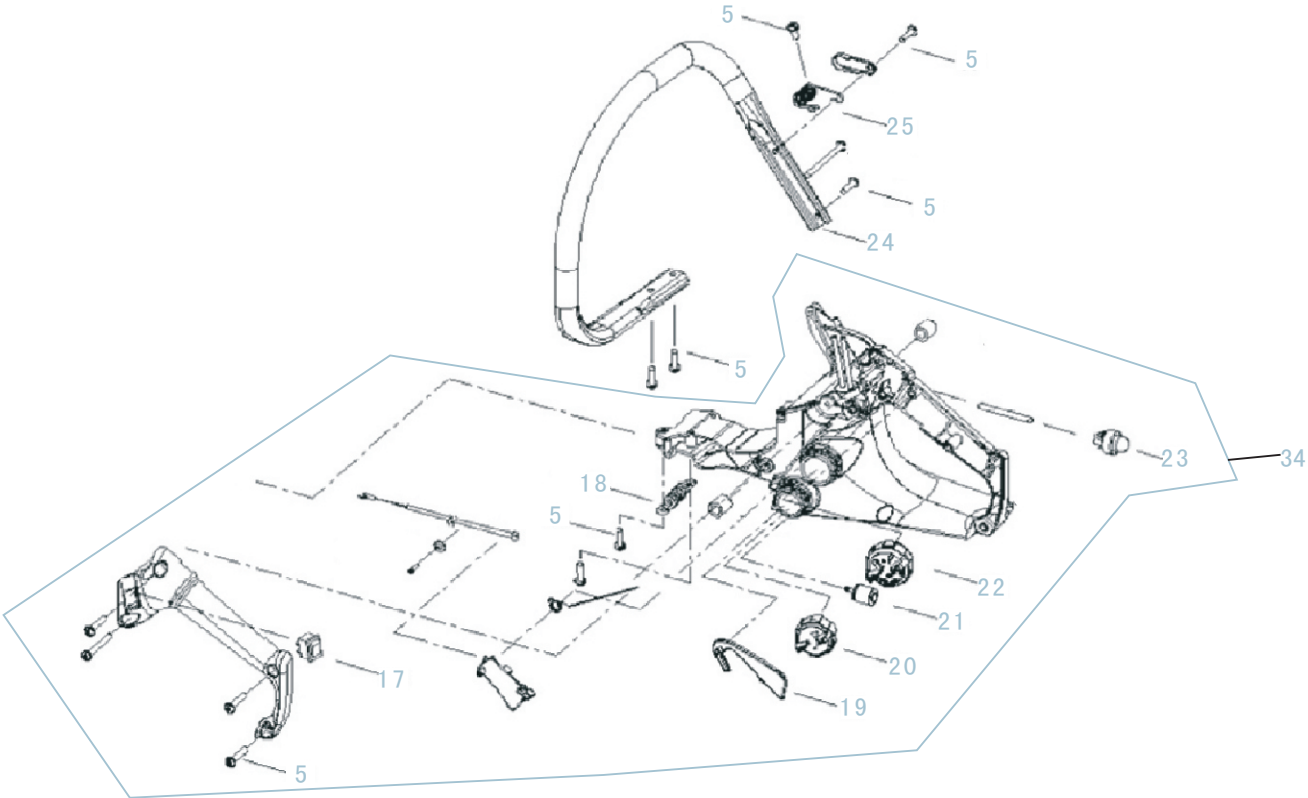

SERVICE SPARE PARTS LIST

SPECIFY MODEL NO. WHEN ORDERING PARTS	
35cc Gas Chain Saw	
MODEL NO.	P340S

DATE	REVISED DATE
2011-4-29	V2

PAGE A

SERVICE SPARE PARTS LIST

SPECIFY MODEL NO. WHEN ORDERING PARTS	
35cc Gas Chain Saw	
MODEL NO.	P340S

DATE	REVISED DATE
2011-4-29	2011-10-17
	V2

PAGE B

SERVICE SPARE PARTS LIST

SPECIFY MODEL NO. WHEN ORDERING PARTS	
35cc Gas Chain Saw	
MODEL NO.	P340S

DATE	REVISED DATE
2011-4-29	2011-10-17
	V2

PAGE C

SPARE PARTS LIST

P340S 35cc Gas Chain Saw

Date:2011/11/3

UNIT:@US\$

No.	Part No.	Description
Page A		
1	5742231-01	WIRE
2	5793573-02	SCREW
3	5793575-01	IGNITION ASS'Y
4	5793574-01	NUT
5	5793573-03	SCREW
6	5793576-01	SPONGE
7	5793577-01	SPRING
8	5793579-01	WORM
9	5793580-01	BRAKE KIT ASS'Y
10	5793574-02	NUT
11	5793581-01	CHAIN GUIDE PLATE
12	5793582-01	CHAIN CATCH
13	5793573-04	SCREW
14	5793583-01	SHROUD
15	5793584-01	KNOB
16	5793585-01	LEVER, CHOKE
26	5793592-01	CARBURETER WT-826
27	5793593-01	SPARK PLUG TORCH CMR7H
28	5793581-02	WASHER
31	5793570-02	starter ass'y
32	5793570-03	oil pump kit
33	5793570-07	cluth kit
37	5742251-01	WASHER
38	5742252-01	CLUTCH ASS'Y
Page B		
5	5793573-03	SCREW
17	5793586-01	SWITCH
18	5793577-02	SPRING
19	5793587-01	TRIGGER, RELEASE
20	5793588-01	OIL CAP ASS'Y
21	5793589-01	FUEL FILTER
22	5793588-02	FUEL CAP ASS'Y
23	5793590-01	PRIMER
24	5793591-01	HANDLE, FRONT
25	5793577-03	SPRING
34	5793570-04	rear handle ass'y
Page C		
29	5793573-01	SCREW
30	5793570-01	muffler kit
35	5793570-05	cylinder kit
36	5793570-06	piston kit
39	5742256-01	SPIKE