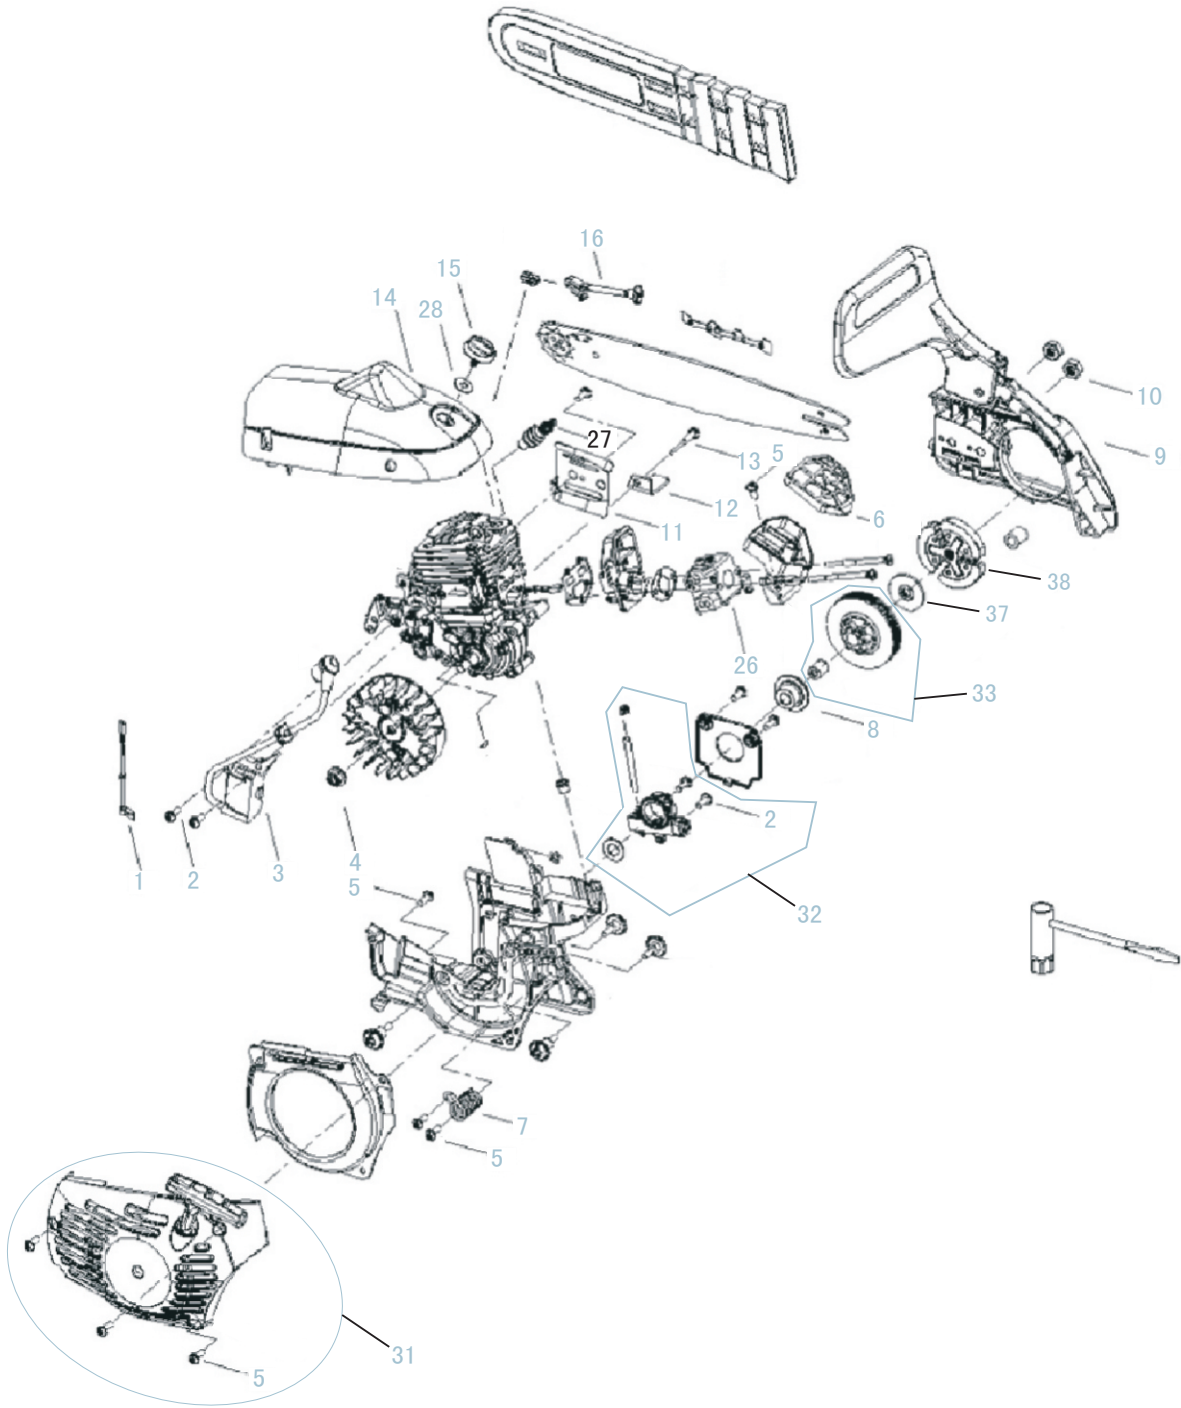

SERVICE SPARE PARTS LIST

SPECIFY MODEL NO. WHEN ORDERING PARTS	
35cc Gas Chain Saw	
MODEL NO.	P340S

DATE	REVISED DATE
2011-4-29	V2

PAGE A

SERVICE SPARE PARTS LIST

SPECIFY MODEL NO. WHEN ORDERING PARTS	
35cc Gas Chain Saw	
MODEL NO.	P340S

DATE	REVISED DATE
2011-4-29	2011-10-17
	V2

PAGE B

SERVICE SPARE PARTS LIST

SPECIFY MODEL NO. WHEN ORDERING PARTS	
35cc Gas Chain Saw	
MODEL NO.	P340S

DATE	REVISED DATE
2011-4-29	2011-10-17
	V2

PAGE C

SPARE PARTS LIST

P340S 35cc Gas Chain Saw

Date:2011/11/3

UNIT:@US\$

No.	Part No.	Description
Page A		
1	5742231-01	WIRE
2	5793573-02	SCREW
3	5793575-01	IGNITION ASS'Y
4	5793574-01	NUT
5	5793573-03	SCREW
6	5793576-01	SPONGE
7	5793577-01	SPRING
8	5793579-01	WORM
9	5793580-01	BRAKE KIT ASS'Y
10	5793574-02	NUT
11	5793581-01	CHAIN GUIDE PLATE
12	5793582-01	CHAIN CATCH
13	5793573-04	SCREW
14	5793583-01	SHROUD
15	5793584-01	KNOB
16	5793585-01	LEVER, CHOKE
26	5793592-01	CARBURETER WT-826
27	5793593-01	SPARK PLUG TORCH CMR7H
28	5793581-02	WASHER
31	5793570-02	starter ass'y
32	5793570-03	oil pump kit
33	5793570-07	cluth kit
37	5742251-01	WASHER
38	5742252-01	CLUTCH ASS'Y
Page B		
5	5793573-03	SCREW
17	5793586-01	SWITCH
18	5793577-02	SPRING
19	5793587-01	TRIGGER, RELEASE
20	5793588-01	OIL CAP ASS'Y
21	5793589-01	FUEL FILTER
22	5793588-02	FUEL CAP ASS'Y
23	5793590-01	PRIMER
24	5793591-01	HANDLE, FRONT
25	5793577-03	SPRING
34	5793570-04	rear handle ass'y
Page C		
29	5793573-01	SCREW
30	5793570-01	muffler kit
35	5793570-05	cylinder kit
36	5793570-06	piston kit
39	5742256-01	SPIKE