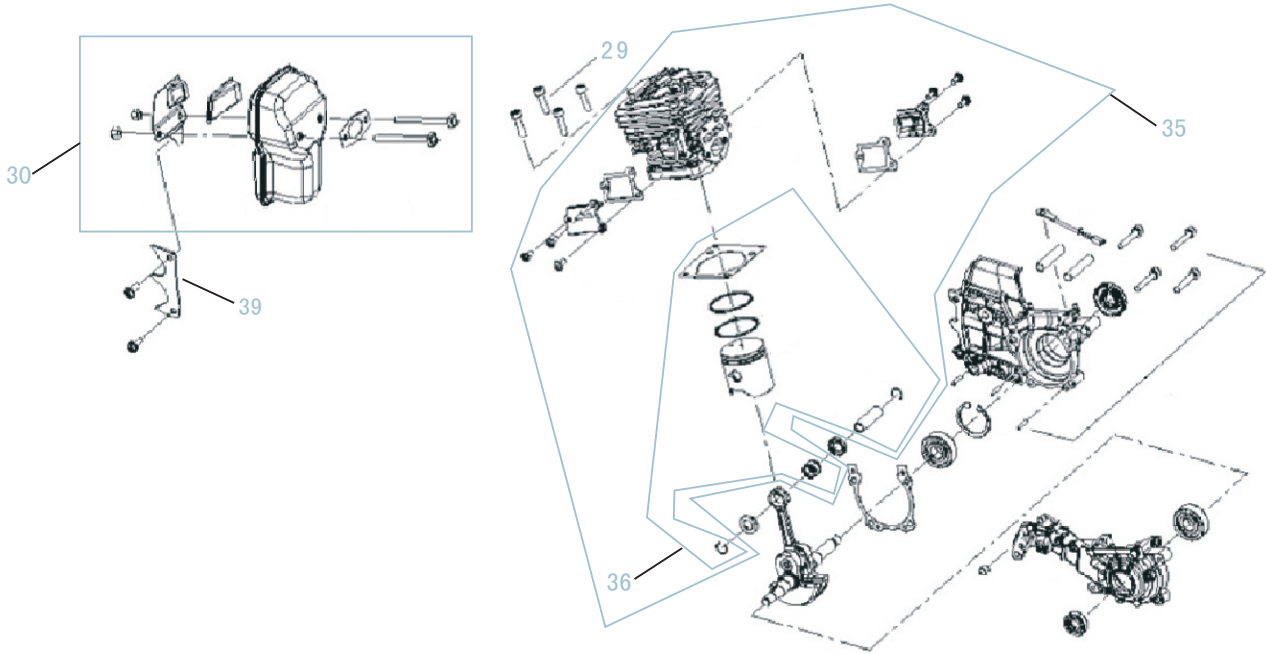

SERVICE SPARE PARTS LIST

SPECIFY MODEL NO. WHEN ORDERING PARTS	
35cc Gas Chain Saw	
MODEL NO.	P340S

DATE	REVISED DATE
2011-4-29	V2

PAGE A

SERVICE SPARE PARTS LIST

SPECIFY MODEL NO. WHEN ORDERING PARTS	
35cc Gas Chain Saw	
MODEL NO.	P340S

DATE	REVISED DATE
2011-4-29	2011-10-17
	V2

PAGE B

SERVICE SPARE PARTS LIST

SPECIFY MODEL NO. WHEN ORDERING PARTS	
35cc Gas Chain Saw	
MODEL NO.	P340S

DATE	REVISED DATE
2011-4-29	2011-10-17
	V2

PAGE C

SPARE PARTS LIST

P340S 35cc Gas Chain Saw

Date:2011/11/3

UNIT:@US\$

No.	Part No.	Description
Page A		
1	5742231-01	WIRE
2	5793573-02	SCREW
3	5793575-01	IGNITION ASS'Y
4	5793574-01	NUT
5	5793573-03	SCREW
6	5793576-01	SPONGE
7	5793577-01	SPRING
8	5793579-01	WORM
9	5793580-01	BRAKE KIT ASS'Y
10	5793574-02	NUT
11	5793581-01	CHAIN GUIDE PLATE
12	5793582-01	CHAIN CATCH
13	5793573-04	SCREW
14	5793583-01	SHROUD
15	5793584-01	KNOB
16	5793585-01	LEVER, CHOKE
26	5793592-01	CARBURETER WT-826
27	5793593-01	SPARK PLUG TORCH CMR7H
28	5793581-02	WASHER
31	5793570-02	starter ass'y
32	5793570-03	oil pump kit
33	5793570-07	cluth kit
37	5742251-01	WASHER
38	5742252-01	CLUTCH ASS'Y
Page B		
5	5793573-03	SCREW
17	5793586-01	SWITCH
18	5793577-02	SPRING
19	5793587-01	TRIGGER, RELEASE
20	5793588-01	OIL CAP ASS'Y
21	5793589-01	FUEL FILTER
22	5793588-02	FUEL CAP ASS'Y
23	5793590-01	PRIMER
24	5793591-01	HANDLE, FRONT
25	5793577-03	SPRING
34	5793570-04	rear handle ass'y
Page C		
29	5793573-01	SCREW
30	5793570-01	muffler kit
35	5793570-05	cylinder kit
36	5793570-06	piston kit
39	5742256-01	SPIKE