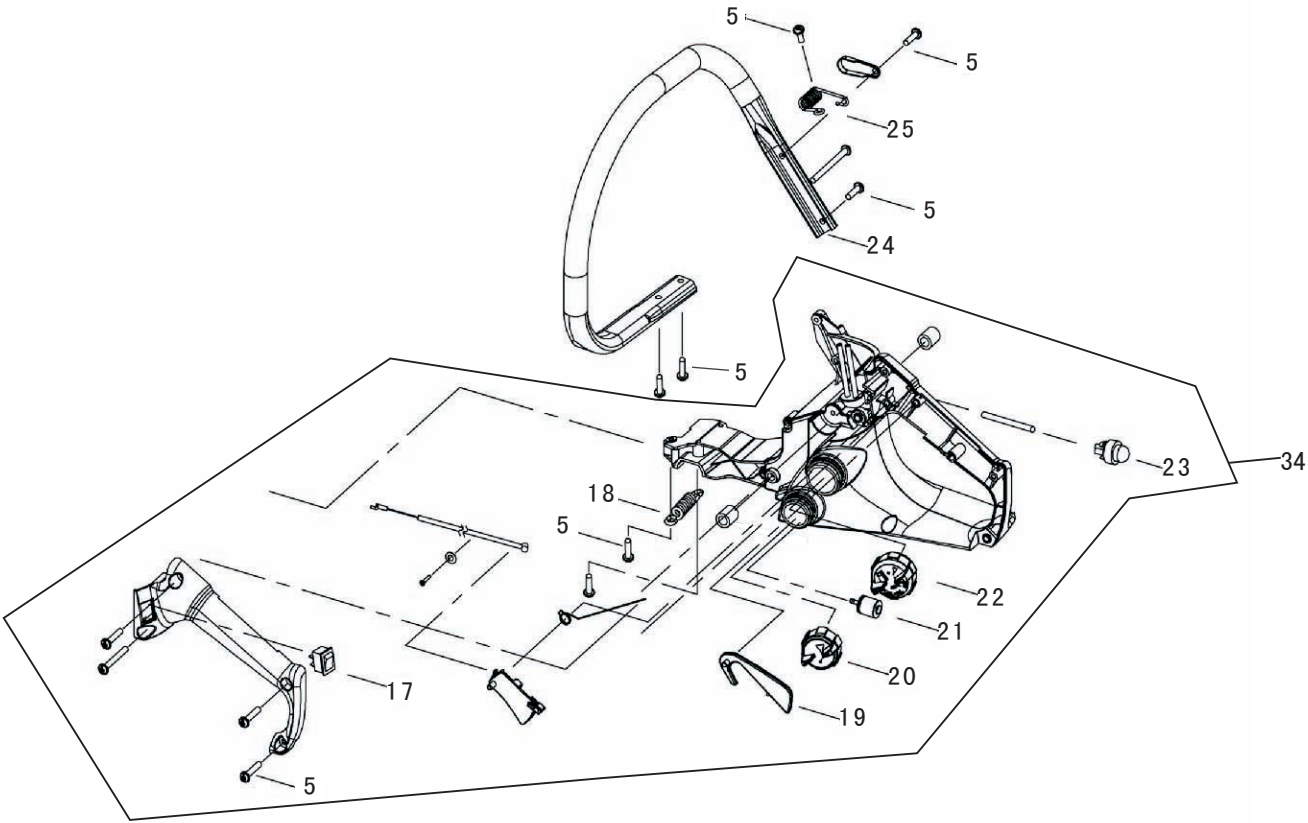

SERVICE SPARE PARTS LIST

SPECIFY MODEL NO. WHEN ORDERING PARTS	
40cc Gas Chain Saw	
MODEL NO.	P360S

DATE	REVISED DATE
2011-4-29	2012-07-13
	V2

PAGE A

SERVICE SPARE PARTS LIST

SPECIFY MODEL NO. WHEN ORDERING PARTS	
40cc Gas Chain Saw	
MODEL NO.	P360S

DATE	REVISED DATE
2011-4-29	2012-07-13
	V2

PAGE B

SERVICE SPARE PARTS LIST

SPECIFY MODEL NO. WHEN ORDERING PARTS	
40cc Gas Chain Saw	
MODEL NO.	P360S

DATE	REVISED DATE
2011-4-29	2012-07-13
	V2

PAGE C

P360S**SPARE PARTS LIST****40cc Gas Chain Saw**

Date:2012/07/03

UNIT:@US\$

No.	Part No.	Description
-----	----------	-------------

Page A

1	574 22 31-01	WIRE
2	5793573-02	SCREW
3	5793575-01	IGNITION ASS'Y
4	5793574-01	NUT
5	5793573-03	SCREW
6	5793576-01	SPONGE
7	5793577-01	SPRING
8	5793579-01	WORM
9	5794920-05	BRAKE KIT ASS'Y
11	5793581-01	CHAIN GUIDE PLATE
12	5793582-01	CHAIN CATCH
13	5793573-04	SCREW
14	5793583-01	SHROUD
15	5793584-01	KNOB
16	5793585-01	LEVER, CHOKE
26	5793592-01	CARBURETER WT-826
27	5793593-01	SPARK PLUG TORCH CMR7H
28	5793581-02	WASHER
31	5794919-01	starter ass'y
32	5793570-03	oil pump kit
33	5793570-07	clutch kit
37	5742251-01	WASHER
38	5742252-01	CLUTCH ASS'Y

P360S

SPARE PARTS LIST

40cc Gas Chain Saw

Date:2012/07/03

UNIT:@US\$

No.	Part No.	Description
34	5793570-04	rear handle ass'y

Page C

29	5793573-01	SCREW
30	579357001	muffler kit
35	5794920-03	cylinder kit
36	5794920-04	piston kit
39	5742256-01	SPIKE