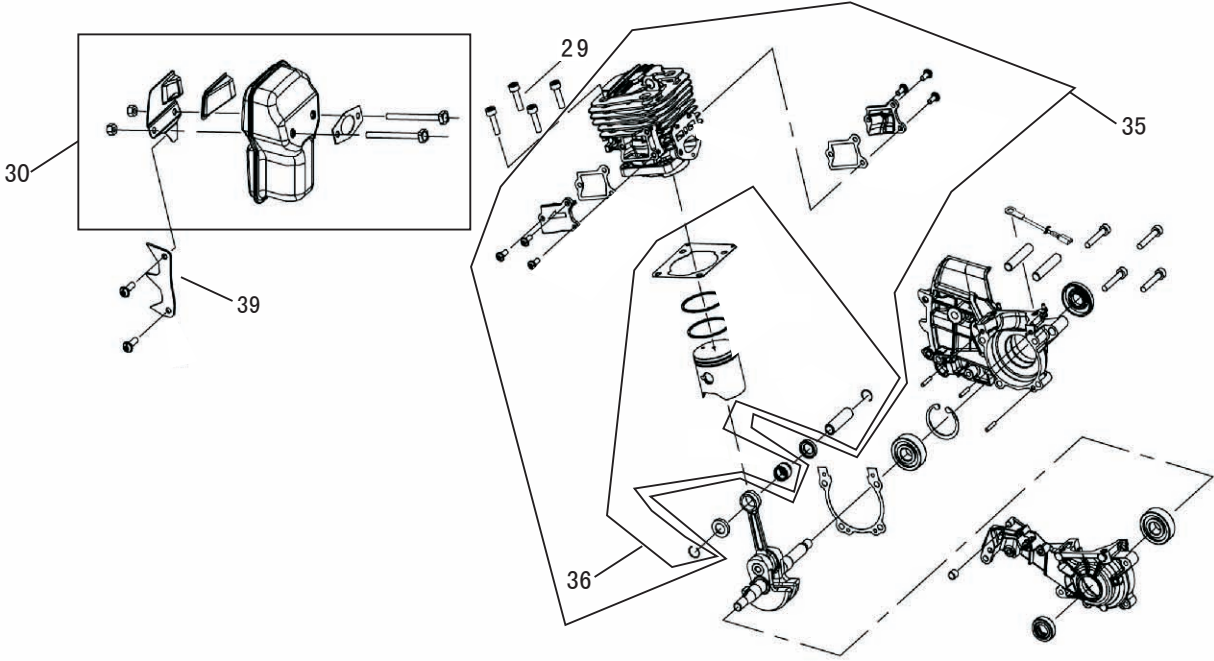

SERVICE SPARE PARTS LIST

SPECIFY MODEL NO. WHEN ORDERING PARTS	
40cc Gas Chain Saw	
MODEL NO.	P360S

DATE	REVISED DATE
2011-4-29	2012-07-13
	V2

PAGE A

SERVICE SPARE PARTS LIST

SPECIFY MODEL NO. WHEN ORDERING PARTS	
40cc Gas Chain Saw	
MODEL NO.	P360S

DATE	REVISED DATE
2011-4-29	2012-07-13
	V2

PAGE B

SERVICE SPARE PARTS LIST

SPECIFY MODEL NO. WHEN ORDERING PARTS	
40cc Gas Chain Saw	
MODEL NO.	P360S

DATE	REVISED DATE
2011-4-29	2012-07-13
	V2

PAGE C

P360S**SPARE PARTS LIST****40cc Gas Chain Saw**

Date:2012/07/03

UNIT:@US\$

No.	Part No.	Description
-----	----------	-------------

Page A

1	574 22 31-01	WIRE
2	5793573-02	SCREW
3	5793575-01	IGNITION ASS'Y
4	5793574-01	NUT
5	5793573-03	SCREW
6	5793576-01	SPONGE
7	5793577-01	SPRING
8	5793579-01	WORM
9	5794920-05	BRAKE KIT ASS'Y
11	5793581-01	CHAIN GUIDE PLATE
12	5793582-01	CHAIN CATCH
13	5793573-04	SCREW
14	5793583-01	SHROUD
15	5793584-01	KNOB
16	5793585-01	LEVER, CHOKE
26	5793592-01	CARBURETER WT-826
27	5793593-01	SPARK PLUG TORCH CMR7H
28	5793581-02	WASHER
31	5794919-01	starter ass'y
32	5793570-03	oil pump kit
33	5793570-07	clutch kit
37	5742251-01	WASHER
38	5742252-01	CLUTCH ASS'Y

P360S

SPARE PARTS LIST

40cc Gas Chain Saw

Date:2012/07/03

UNIT:@US\$

No.	Part No.	Description
34	5793570-04	rear handle ass'y

Page C

29	5793573-01	SCREW
30	579357001	muffler kit
35	5794920-03	cylinder kit
36	5794920-04	piston kit
39	5742256-01	SPIKE