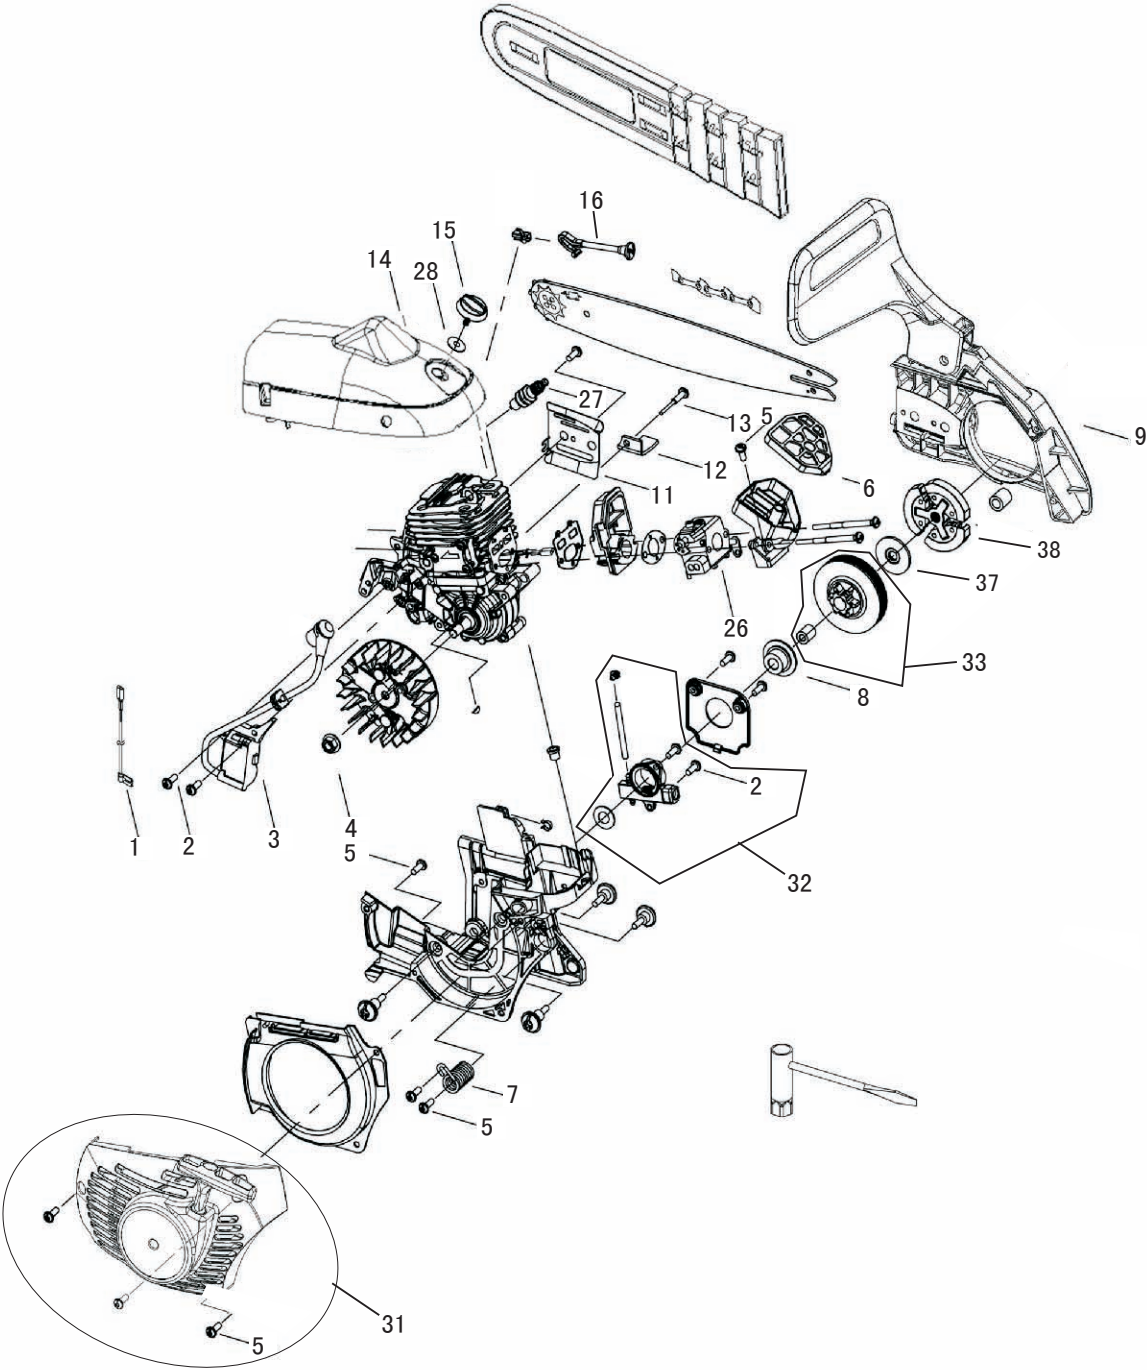

SERVICE SPARE PARTS LIST

SPECIFY MODEL NO. WHEN ORDERING PARTS	
40cc Gas Chain Saw	
MODEL NO.	P360S

DATE	REVISED DATE
2011-4-29	2012-07-13
	V2

PAGE A

SERVICE SPARE PARTS LIST

SPECIFY MODEL NO. WHEN ORDERING PARTS	
40cc Gas Chain Saw	
MODEL NO.	P360S

DATE	REVISED DATE
2011-4-29	2012-07-13
	V2

PAGE B

SERVICE SPARE PARTS LIST

SPECIFY MODEL NO. WHEN ORDERING PARTS	
40cc Gas Chain Saw	
MODEL NO.	P360S

DATE	REVISED DATE
2011-4-29	2012-07-13
	V2

PAGE C

P360S**SPARE PARTS LIST****40cc Gas Chain Saw**

Date:2012/07/03

UNIT:@US\$

No.	Part No.	Description
-----	----------	-------------

Page A

1	574 22 31-01	WIRE
2	5793573-02	SCREW
3	5793575-01	IGNITION ASS'Y
4	5793574-01	NUT
5	5793573-03	SCREW
6	5793576-01	SPONGE
7	5793577-01	SPRING
8	5793579-01	WORM
9	5794920-05	BRAKE KIT ASS'Y
11	5793581-01	CHAIN GUIDE PLATE
12	5793582-01	CHAIN CATCH
13	5793573-04	SCREW
14	5793583-01	SHROUD
15	5793584-01	KNOB
16	5793585-01	LEVER, CHOKE
26	5793592-01	CARBURETER WT-826
27	5793593-01	SPARK PLUG TORCH CMR7H
28	5793581-02	WASHER
31	5794919-01	starter ass'y
32	5793570-03	oil pump kit
33	5793570-07	clutch kit
37	5742251-01	WASHER
38	5742252-01	CLUTCH ASS'Y

P360S

SPARE PARTS LIST

40cc Gas Chain Saw

Date:2012/07/03

UNIT:@US\$

No.	Part No.	Description
34	5793570-04	rear handle ass'y

Page C

29	5793573-01	SCREW
30	579357001	muffler kit
35	5794920-03	cylinder kit
36	5794920-04	piston kit
39	5742256-01	SPIKE